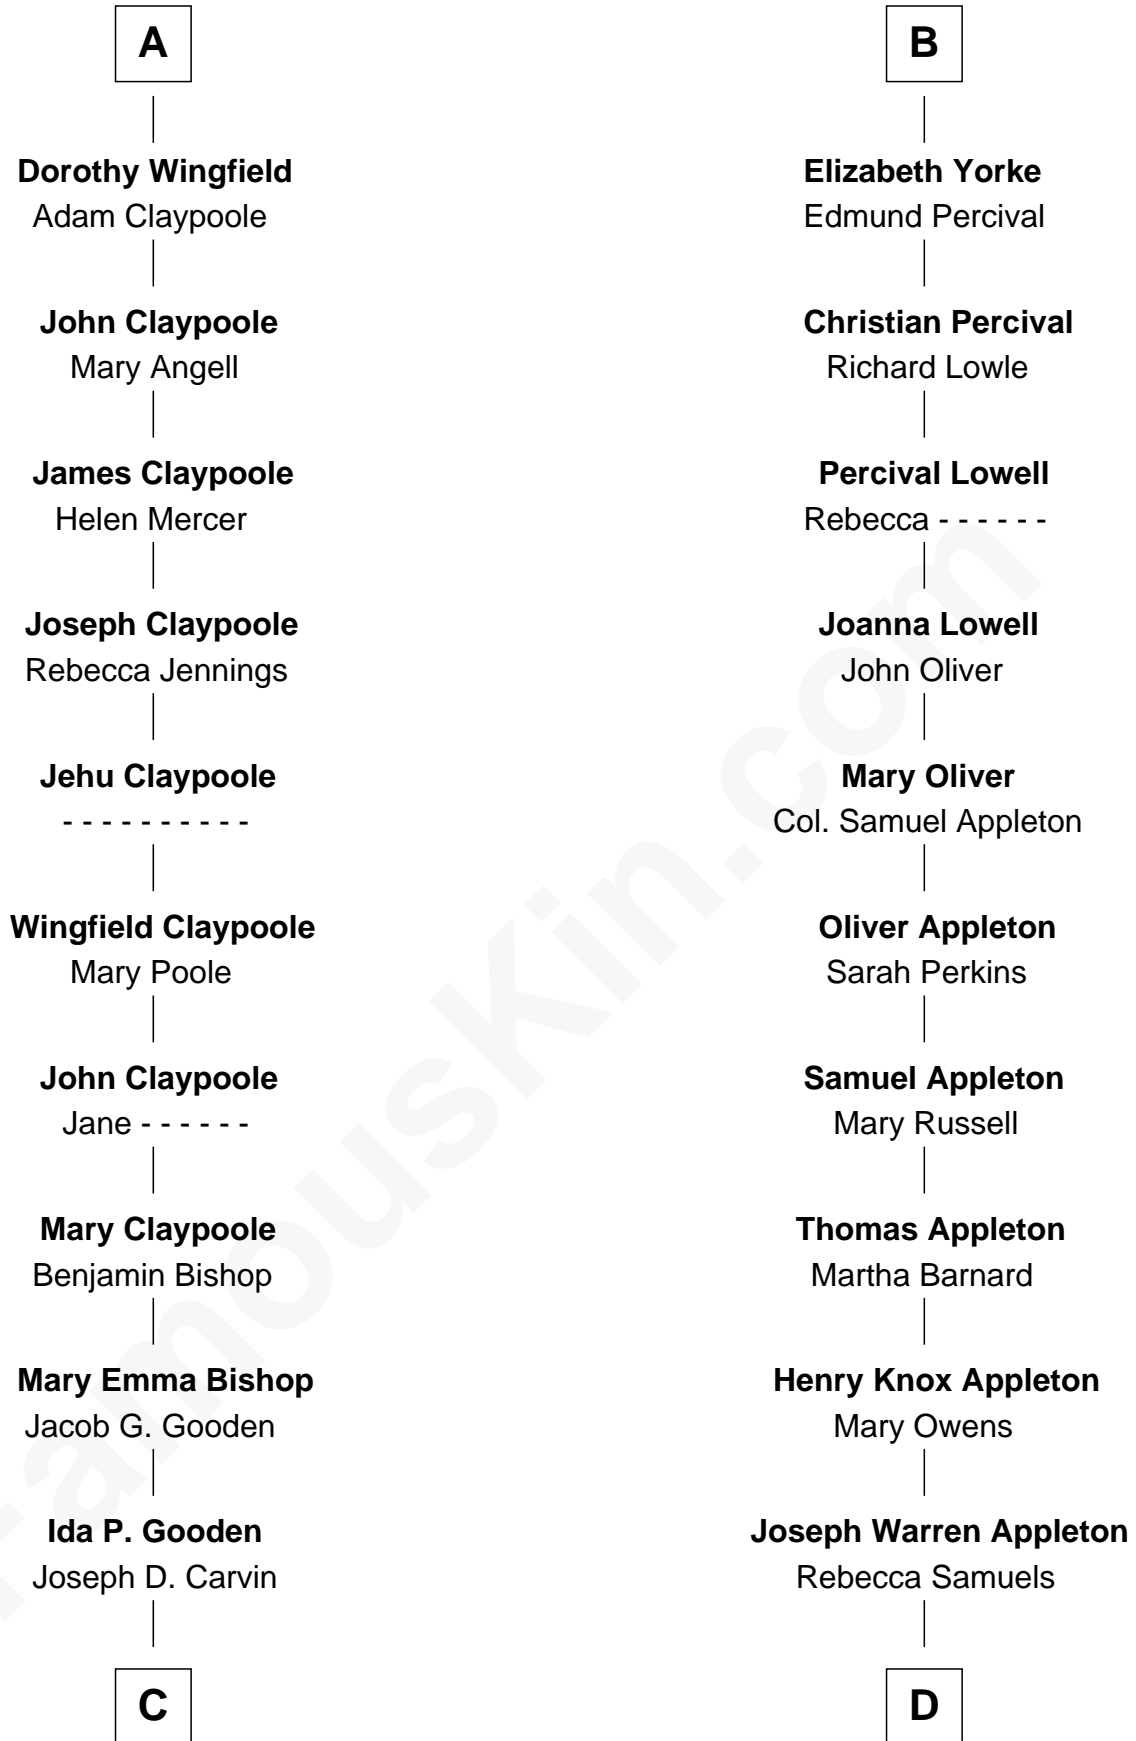

# FamousKin.com Relationship Chart of

**Valerie Bertinelli**

*Television Actress*

19th cousin 2 times removed of

**Marie-Chantal Miller**

*Crown Princess of Greece*

**Humphrey de Bohun**

Elizabeth Plantagenet

**Sir William de Bohun**  
Elizabeth de Badlesmere

**Elizabeth de Bohun**  
Sir Richard Fitzalan

**Elizabeth Fitzalan**  
Sir Robert Goushill

**Elizabeth Goushill**  
Sir Robert Wingfield

**Sir Henry Wingfield**  
Elizabeth Rookes

**Robert Wingfield**  
Margery Quarles

**Robert Wingfield**  
Elizabeth Cecil

**A**

**Margaret de Bohun**  
Sir Hugh de Courtnay

**Elizabeth de Courtnay**  
Sir Andrew Luttrell

**Sir Hugh Luttrell**  
Catherine de Beaumont

**Sir John Luttrell**  
Margaret Touchet

**Sir James Luttrell**  
Elizabeth Courtnay

**Sir Hugh Luttrell**  
Margaret Hill

**Eleanor Luttrell**  
Roger Yorke

**B**

**C**

**Lester Vodges Carvin**

Elizabeth - - - - -