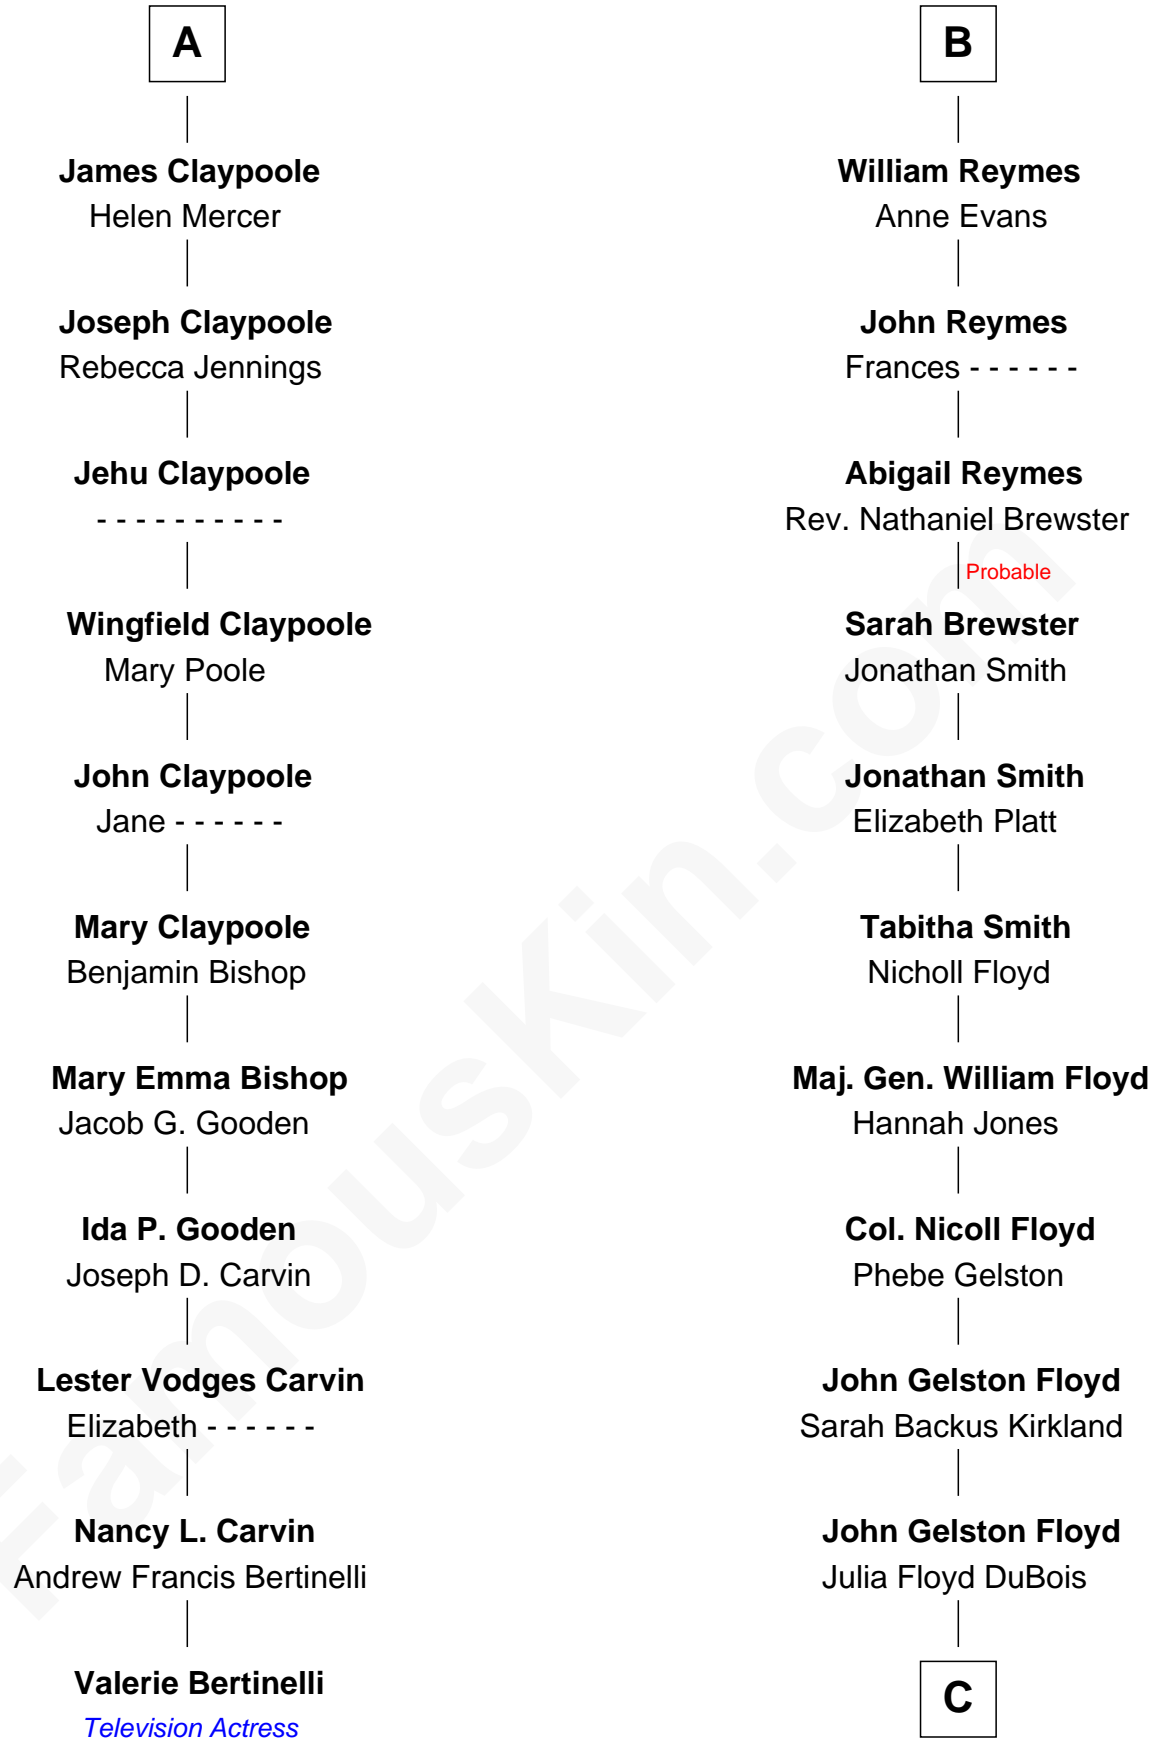

# FamousKin.com Relationship Chart of

**Valerie Bertinelli**

*Television Actress*

17th cousin 2 times removed of

**Bill Weld**

*68th Governor of Massachusetts*

**Sir Richard Fitzalan**

Elizabeth de Bohun

Sir William Beauchamp

**Joan Beauchamp**

James Butler

**Sir Thomas Butler**

Anne Hankeford

**Margaret Butler**

Sir William Boleyn

**Sir Edward Boleyn**

Anne Tempest

**Elizabeth Boleyn**

Thomas Payne

**Mary Payne**

William Reymes

**B**

C

**Cornelia DuBois Floyd**  
John Treadwell Nichols

**Mary Blake Nichols**  
David Weld

**Bill Weld**

*68th Governor of Massachusetts*

FamousKin.com