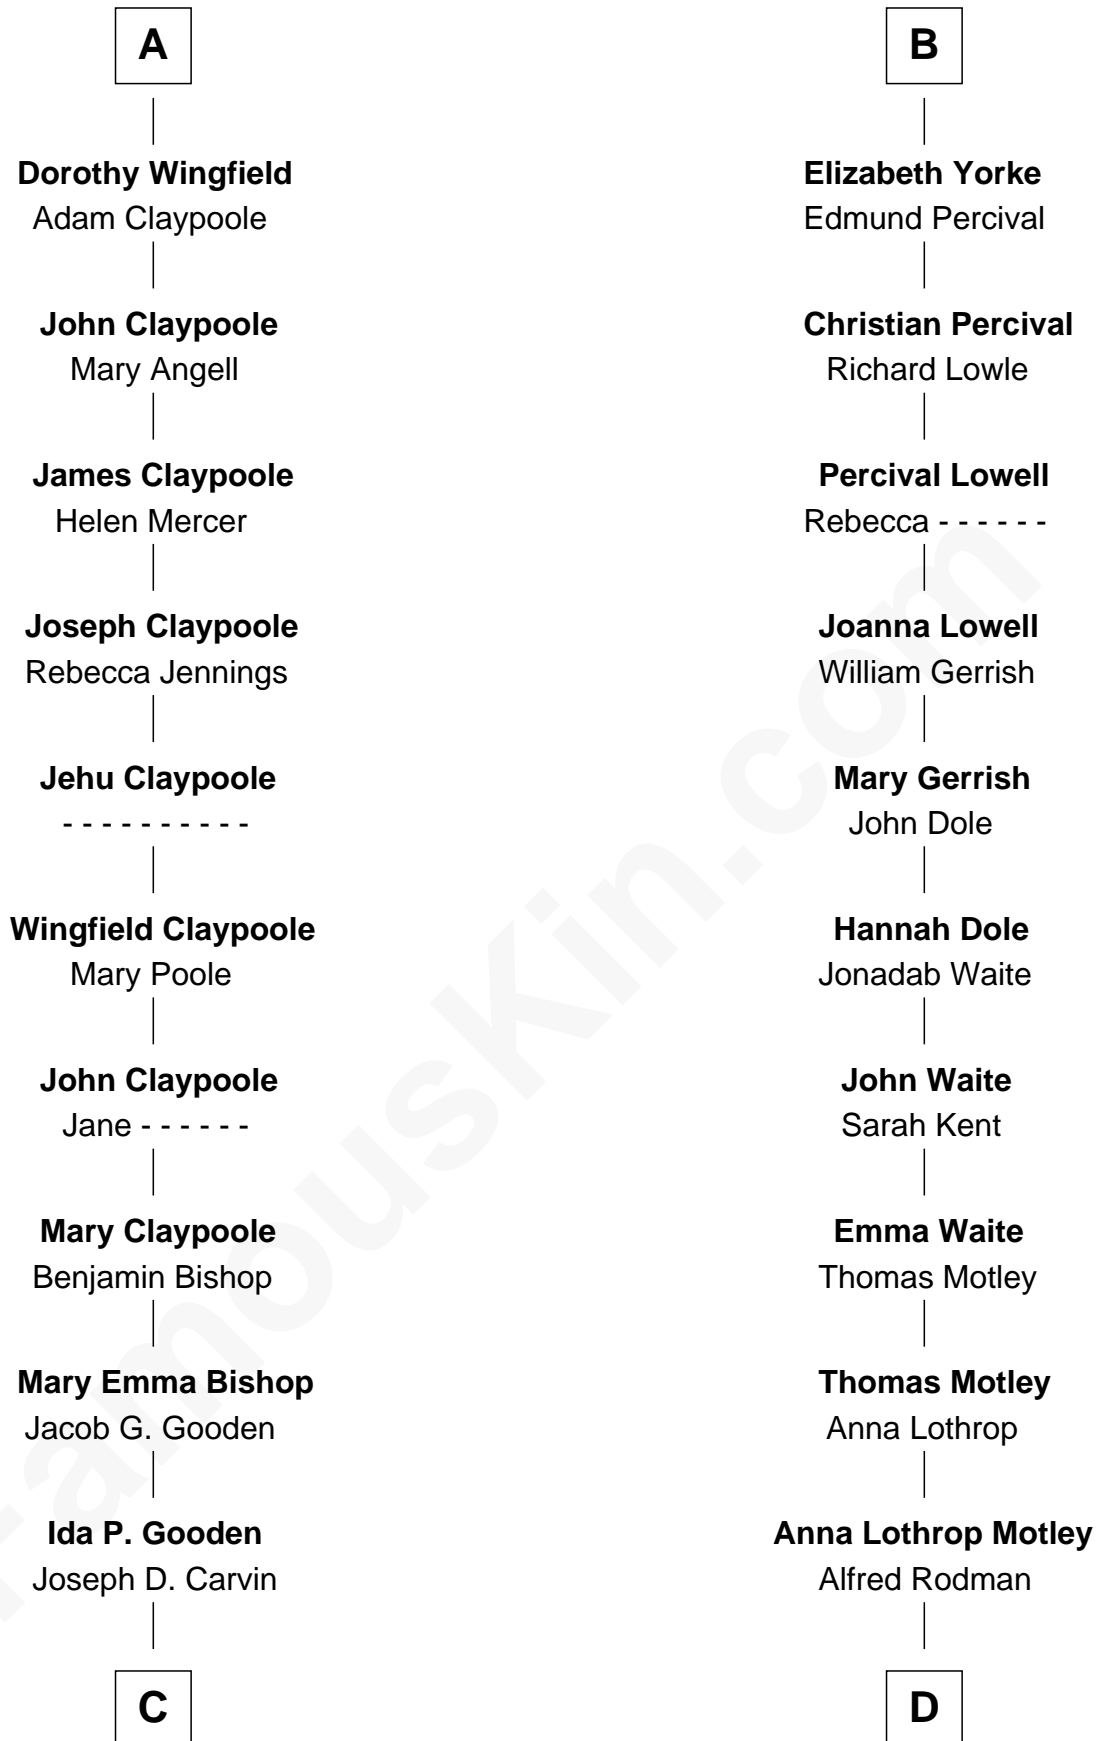

# FamousKin.com Relationship Chart of

**Valerie Bertinelli**

*Television Actress*

19th cousin 1 time removed of

**Tuesday Weld**

*TV and Movie Actress*

**Humphrey de Bohun**

Elizabeth Plantagenet

**Sir William de Bohun**  
Elizabeth de Badlesmere

**Elizabeth de Bohun**  
Sir Richard Fitzalan

**Elizabeth Fitzalan**  
Sir Robert Goushill

**Elizabeth Goushill**  
Sir Robert Wingfield

**Sir Henry Wingfield**  
Elizabeth Rookes

**Robert Wingfield**  
Margery Quarles

**Robert Wingfield**  
Elizabeth Cecil

**A**

**Margaret de Bohun**  
Sir Hugh de Courtnay

**Elizabeth de Courtnay**  
Sir Andrew Luttrell

**Sir Hugh Luttrell**  
Catherine de Beaumont

**Sir John Luttrell**  
Margaret Touchet

**Sir James Luttrell**  
Elizabeth Courtnay

**Sir Hugh Luttrell**  
Margaret Hill

**Eleanor Luttrell**  
Roger Yorke

**B**

**C**

**Lester Vodges Carvin**

Elizabeth - - - - -