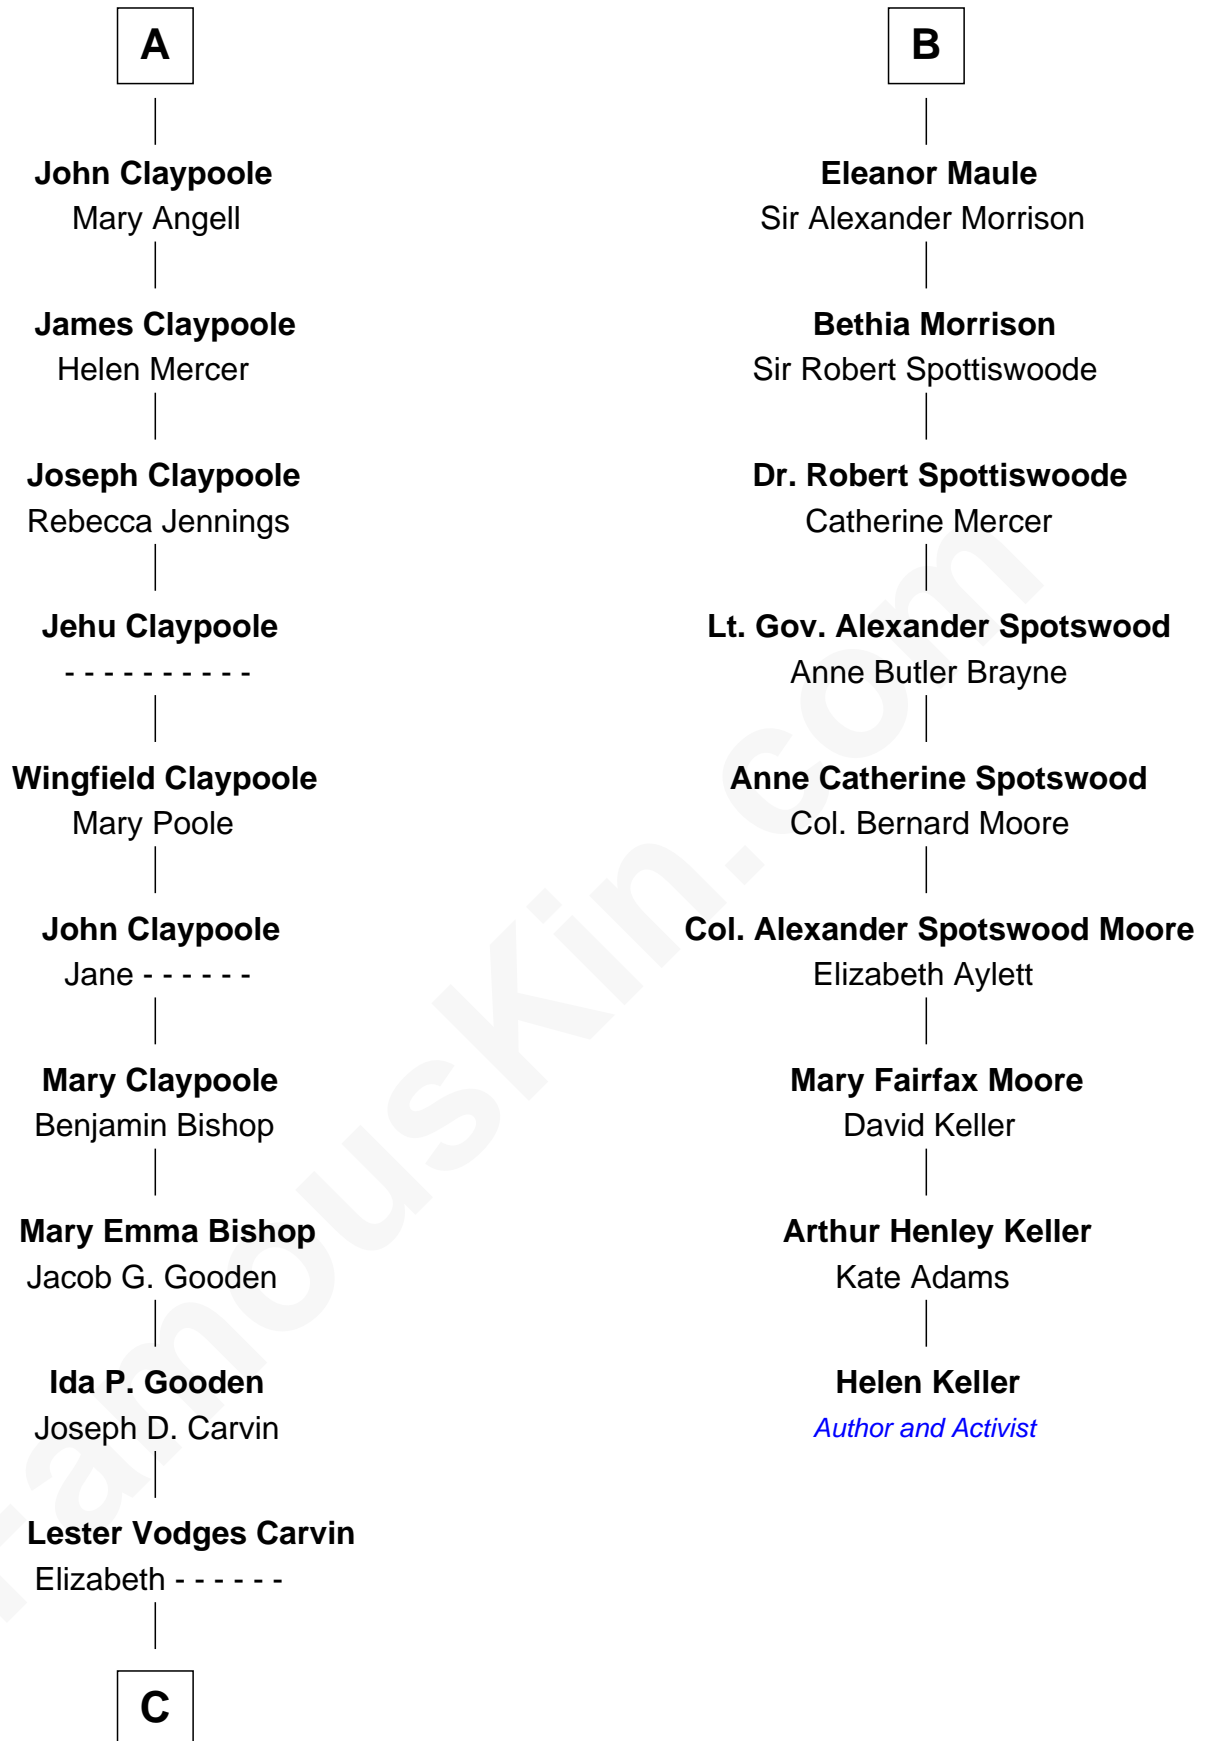

FamousKin.com Relationship Chart of

Valerie Bertinelli

Television Actress

15th cousin 3 times removed of

Helen Keller

Author and Activist

Richard Fitzalan
Eleanor Plantagenet

C

Nancy L. Carvin
Andrew Francis Bertinelli

Valerie Bertinelli
Television Actress

FamousKin.com