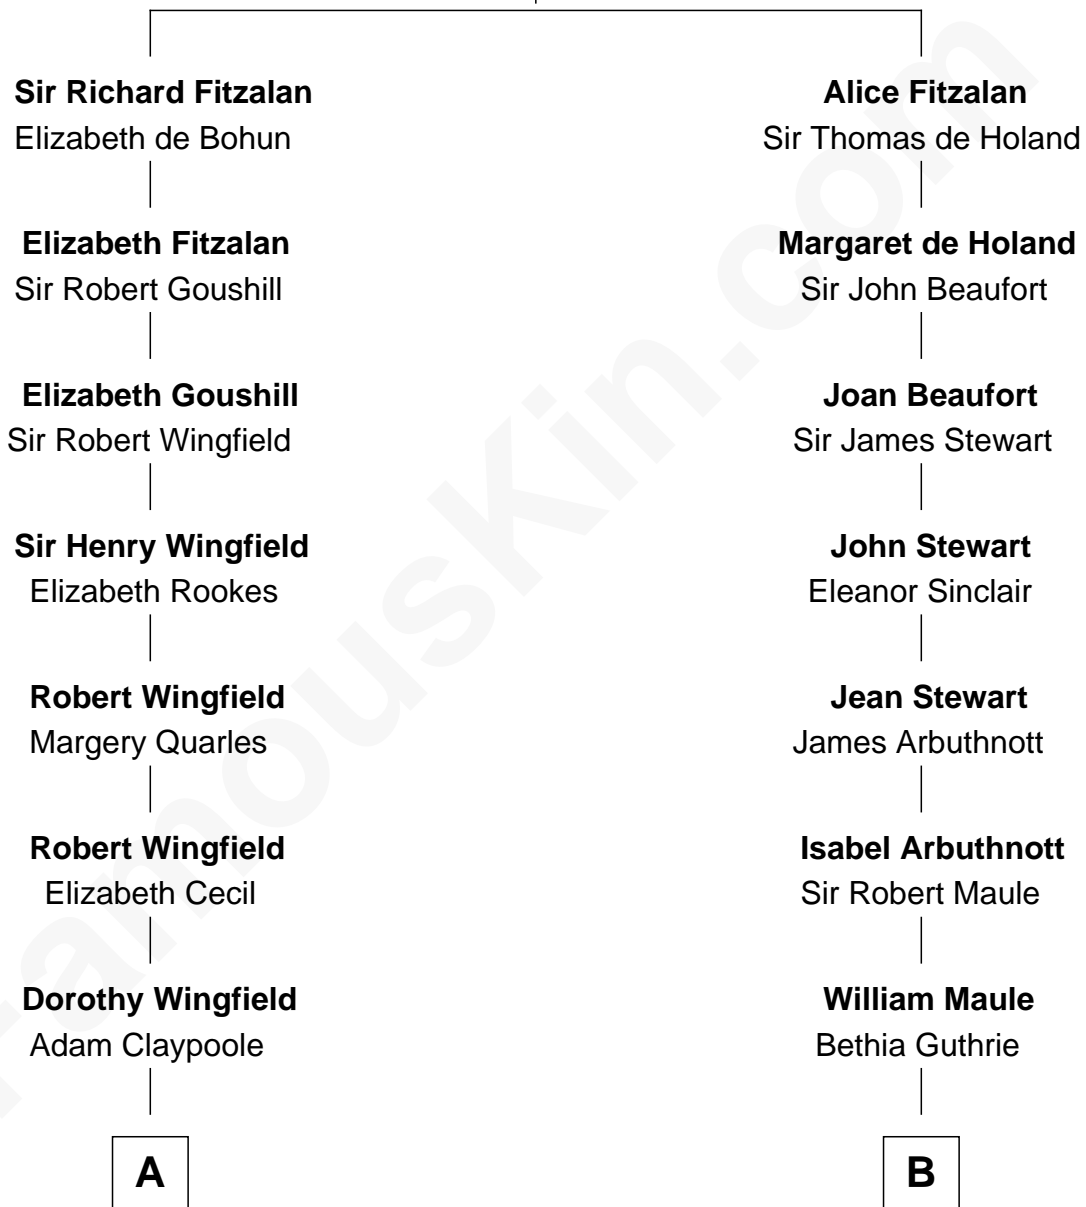

FamousKin.com Relationship Chart of

Valerie Bertinelli

Television Actress

15th cousin 3 times removed of

Helen Keller

Author and Activist

Richard Fitzalan
Eleanor Plantagenet

C

Nancy L. Carvin
Andrew Francis Bertinelli

Valerie Bertinelli
Television Actress

FamousKin.com