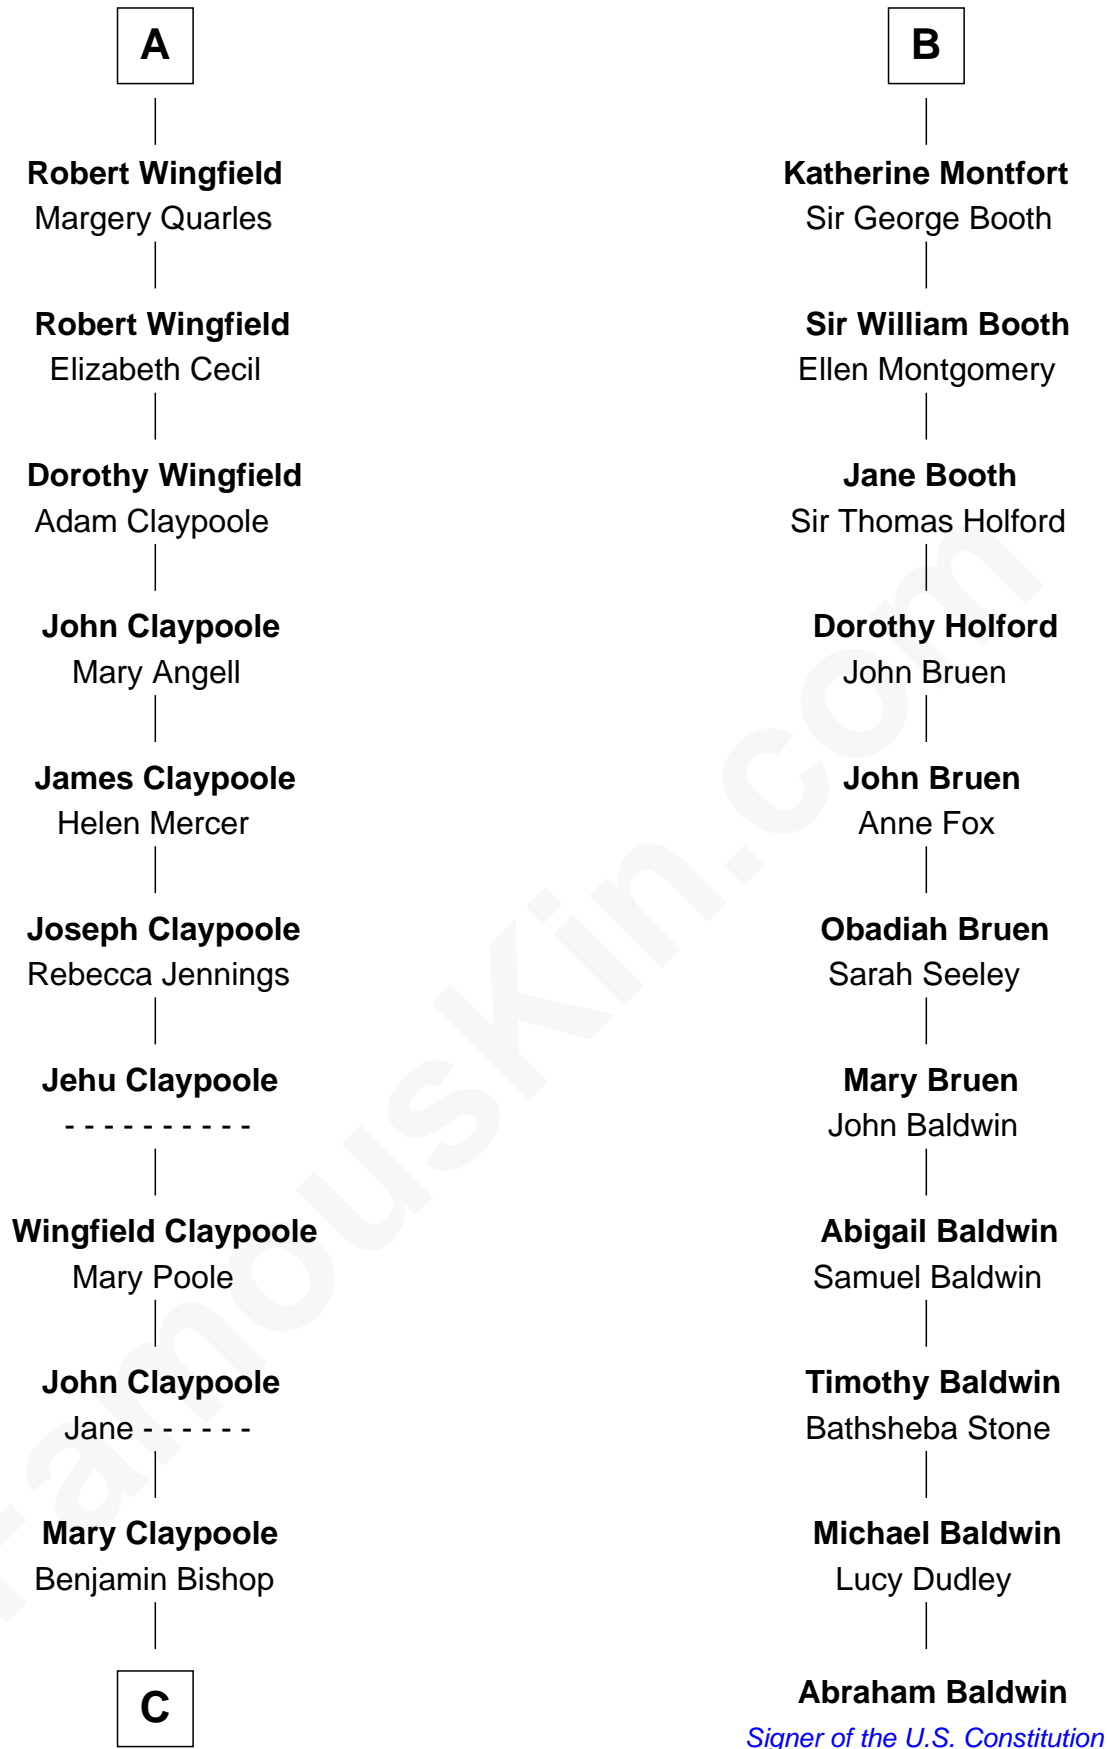

FamousKin.com Relationship Chart of

Valerie Bertinelli

Television Actress

17th cousin 4 times removed of

Abraham Baldwin

Signer of the U.S. Constitution

C

—
Mary Emma Bishop

Jacob G. Gooden

—
Ida P. Gooden

Joseph D. Carvin

—
Lester Vodges Carvin

Elizabeth - - - - -

—
Nancy L. Carvin

Andrew Francis Bertinelli

—
Valerie Bertinelli