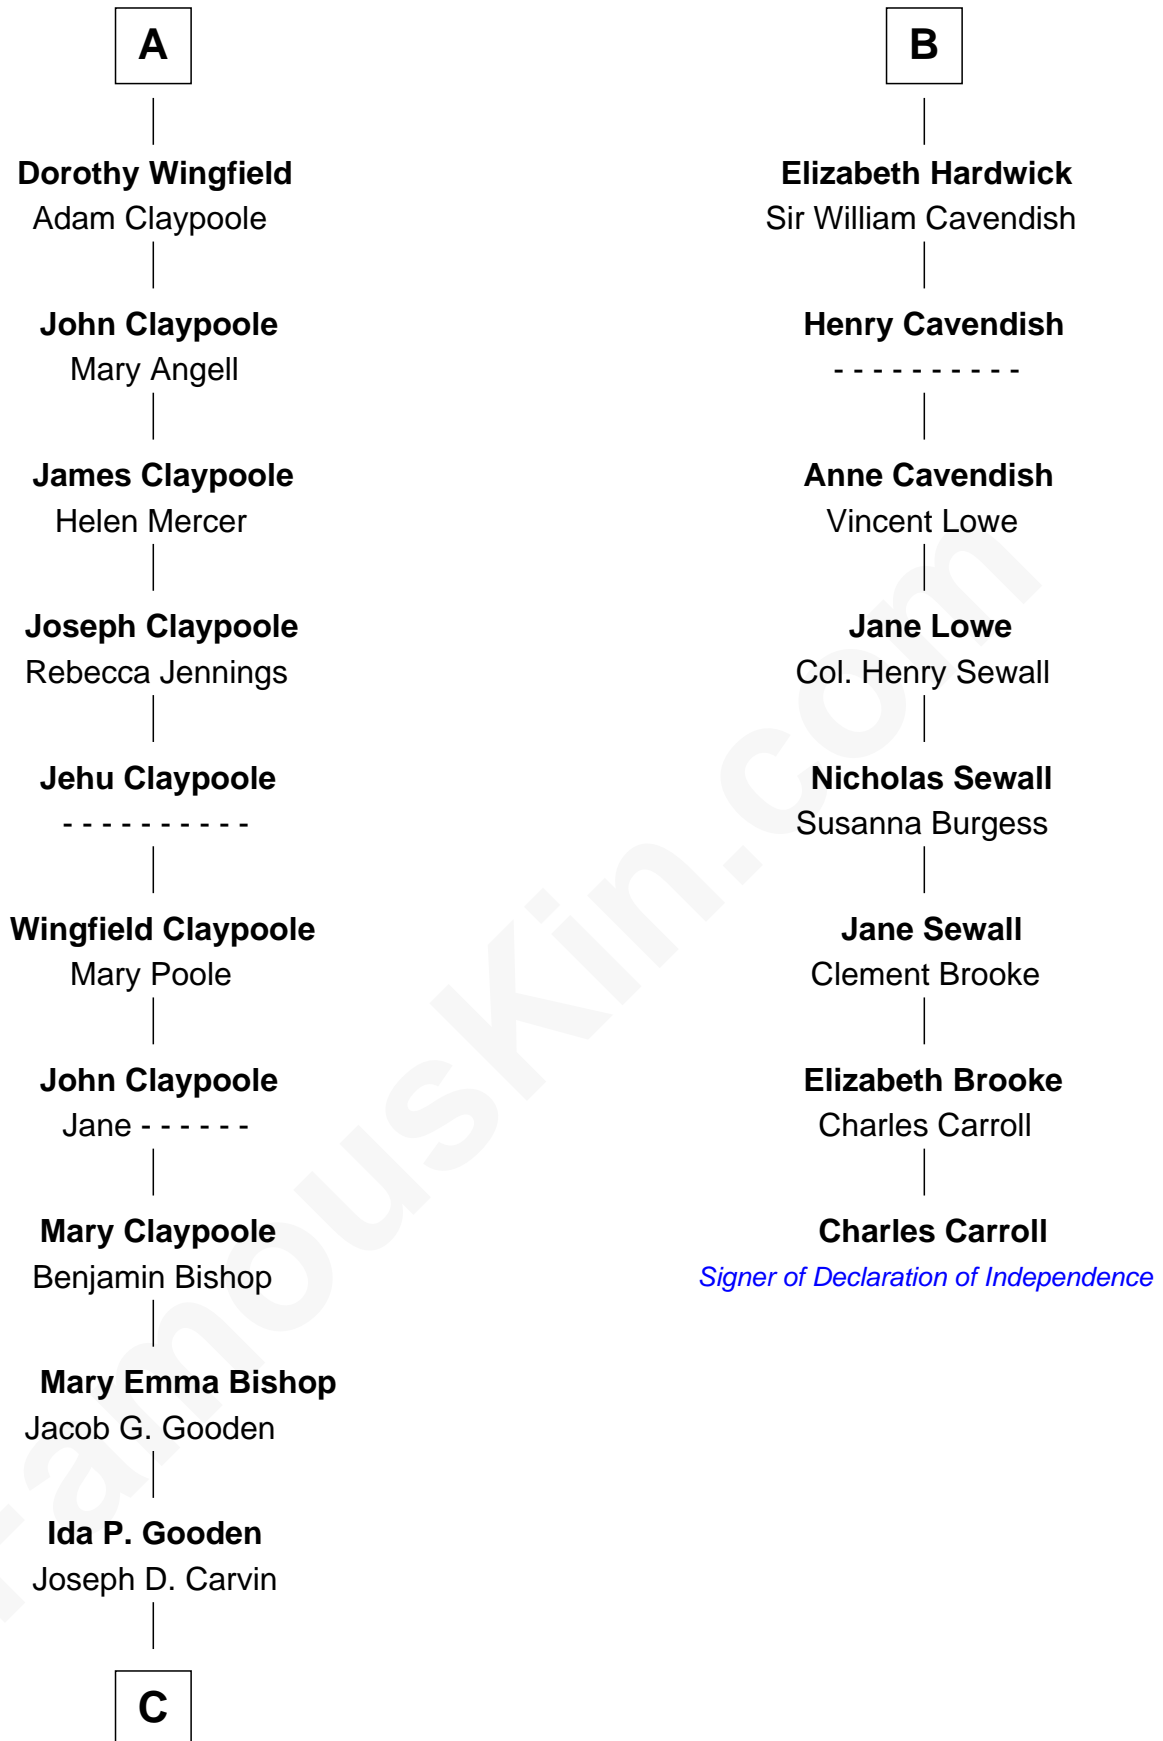

FamousKin.com Relationship Chart of

Valerie Bertinelli

Television Actress

14th cousin 5 times removed of

Charles Carroll

Signer of the Declaration of Independence

Edmund Fitzalan

Alice de Warenne

C

—
Lester Vodges Carvin

Elizabeth - - - - -

—
Nancy L. Carvin

Andrew Francis Bertinelli

—
Valerie Bertinelli

Television Actress

FamousKin.com