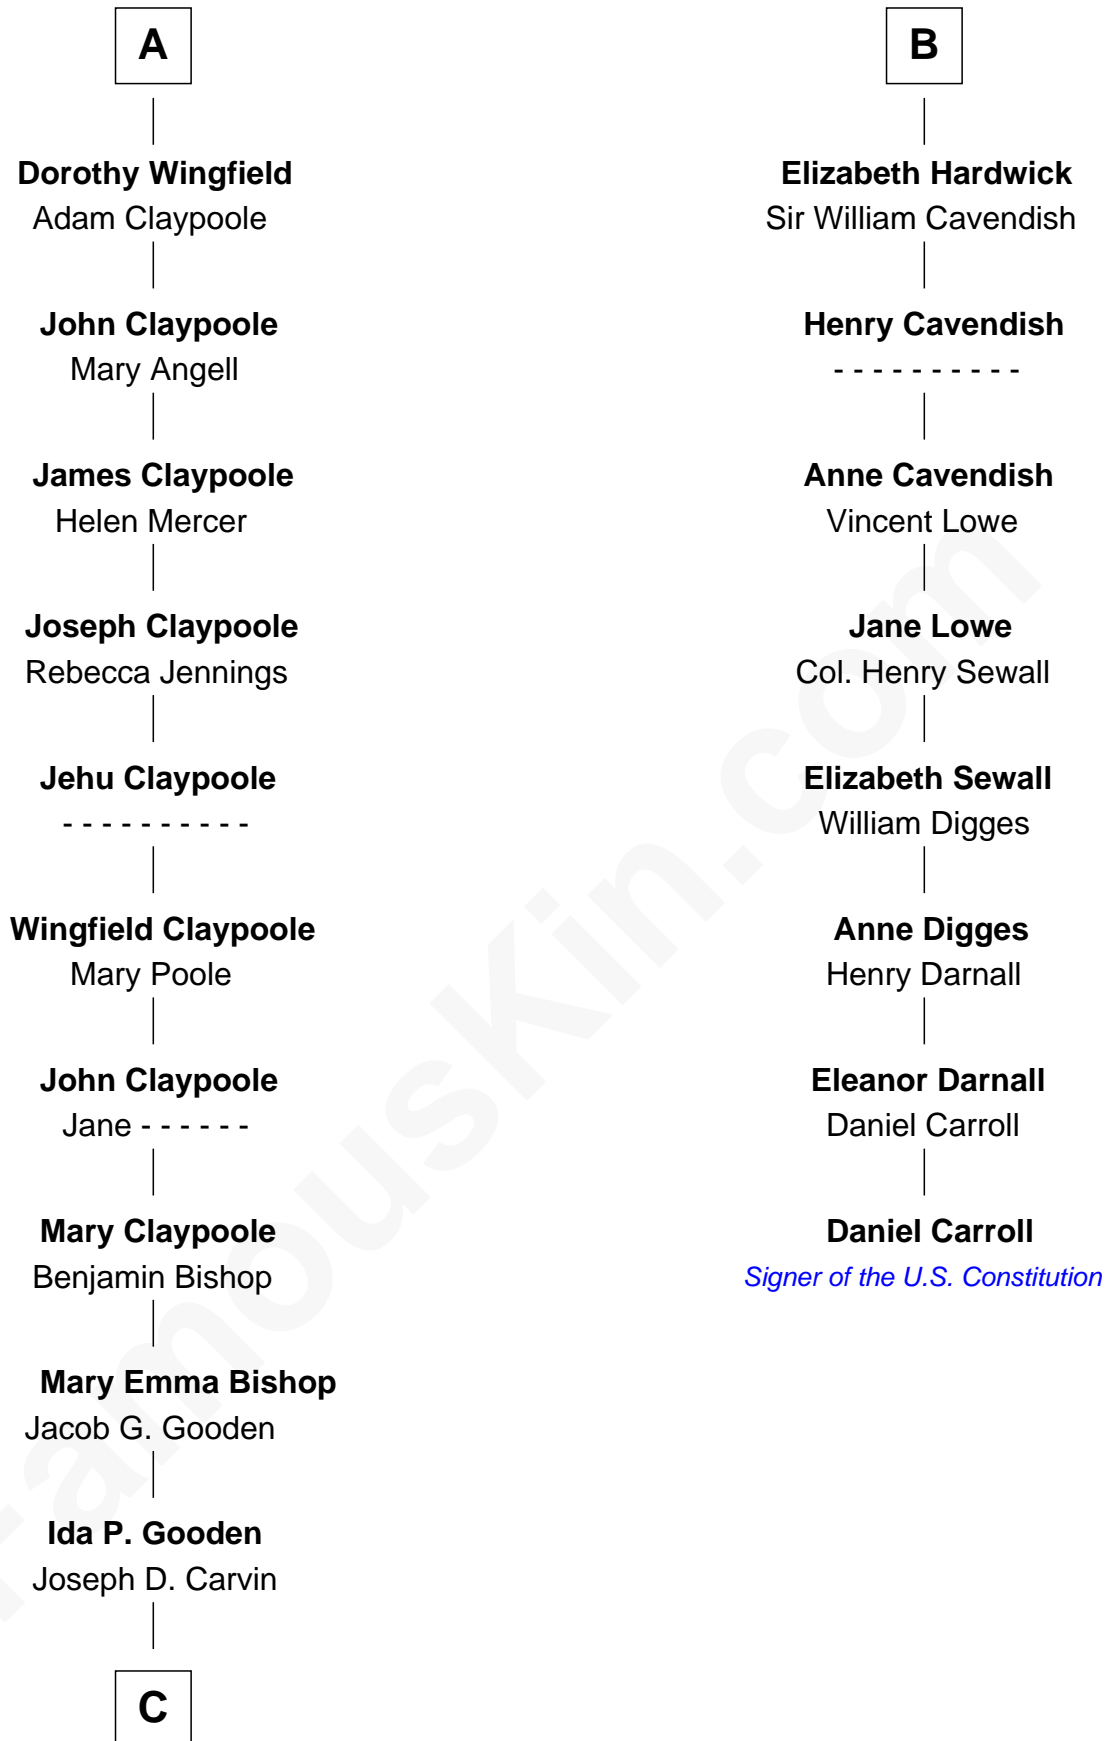

FamousKin.com Relationship Chart of

Valerie Bertinelli

Television Actress

14th cousin 5 times removed of

Daniel Carroll

Signer of the U.S. Constitution

Edmund Fitzalan

Alice de Warenne

C

—
Lester Vodges Carvin

Elizabeth - - - - -

—
Nancy L. Carvin

Andrew Francis Bertinelli

—
Valerie Bertinelli

Television Actress

FamousKin.com