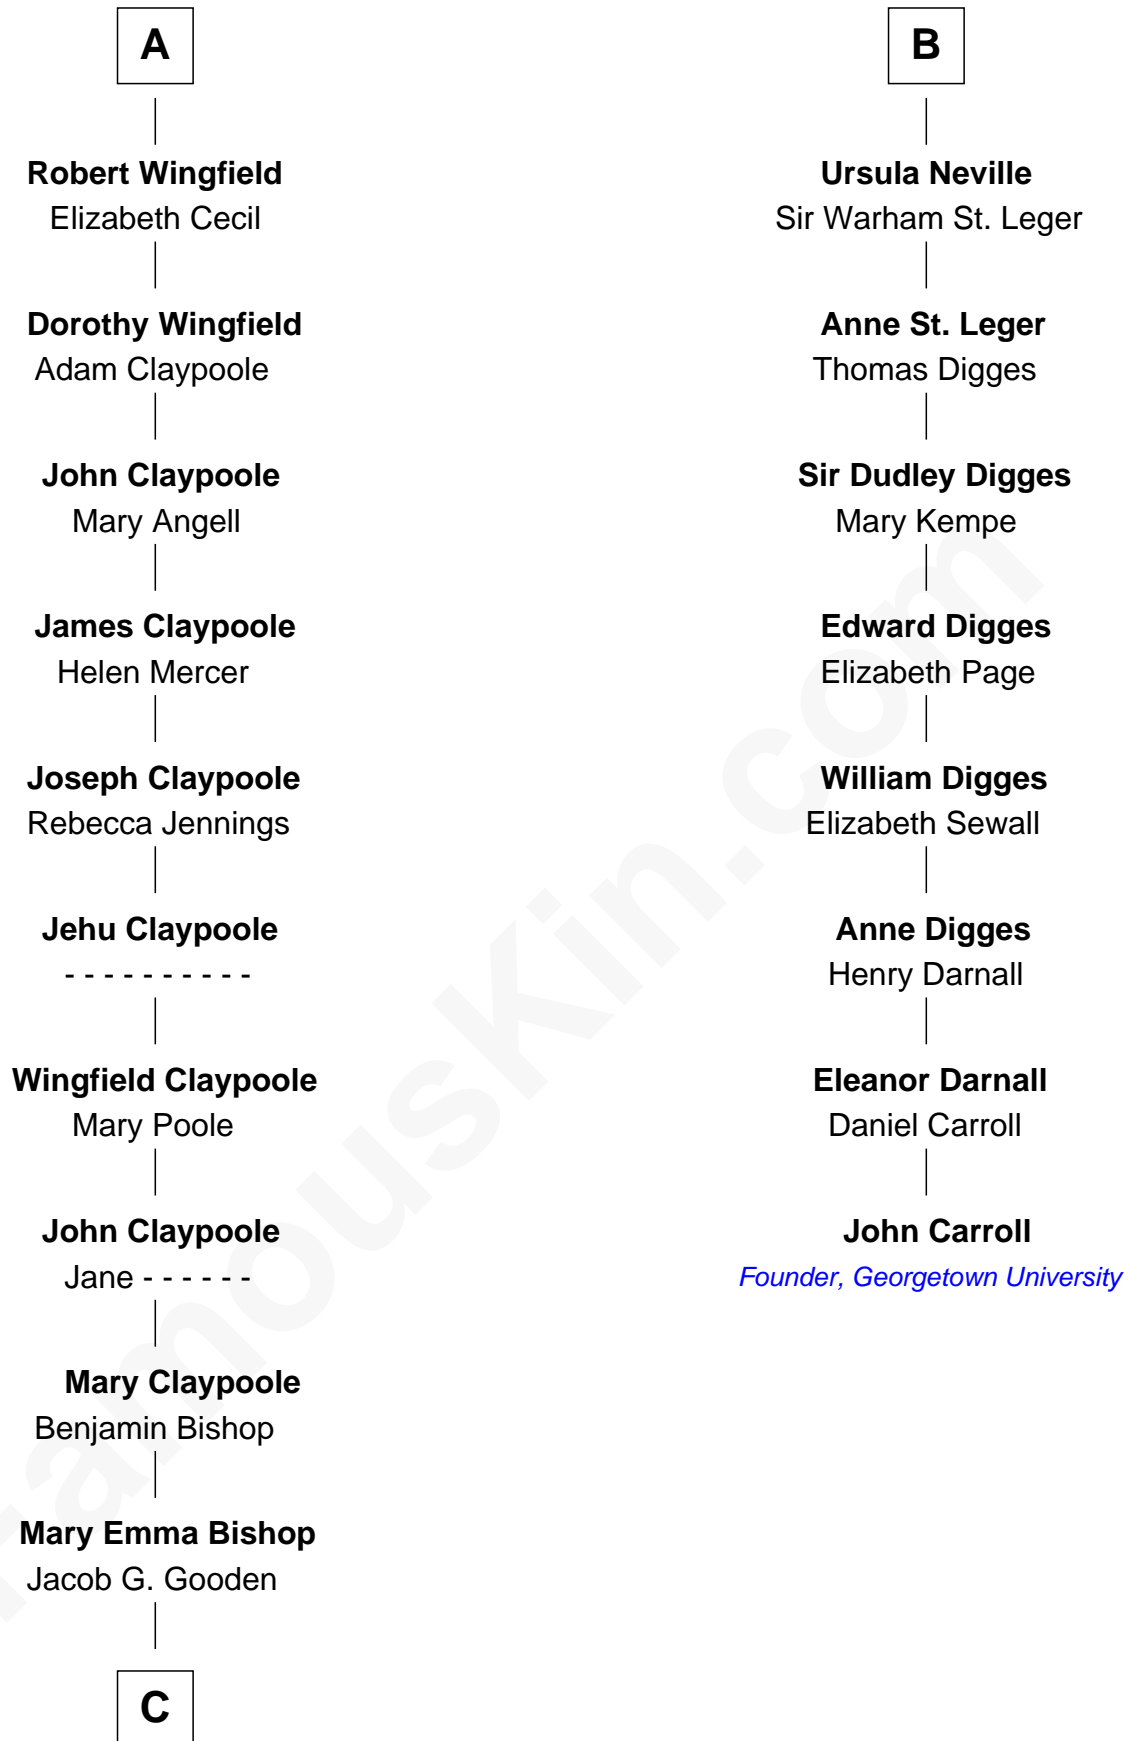

FamousKin.com Relationship Chart of

Valerie Bertinelli

Television Actress

14th cousin 6 times removed of

John Carroll

Founder of Georgetown University

C

—
Ida P. Gooden
Joseph D. Carvin

—
Lester Vodges Carvin
Elizabeth - - - - -

—
Nancy L. Carvin
Andrew Francis Bertinelli

—
Valerie Bertinelli
Television Actress

FamousKin.com