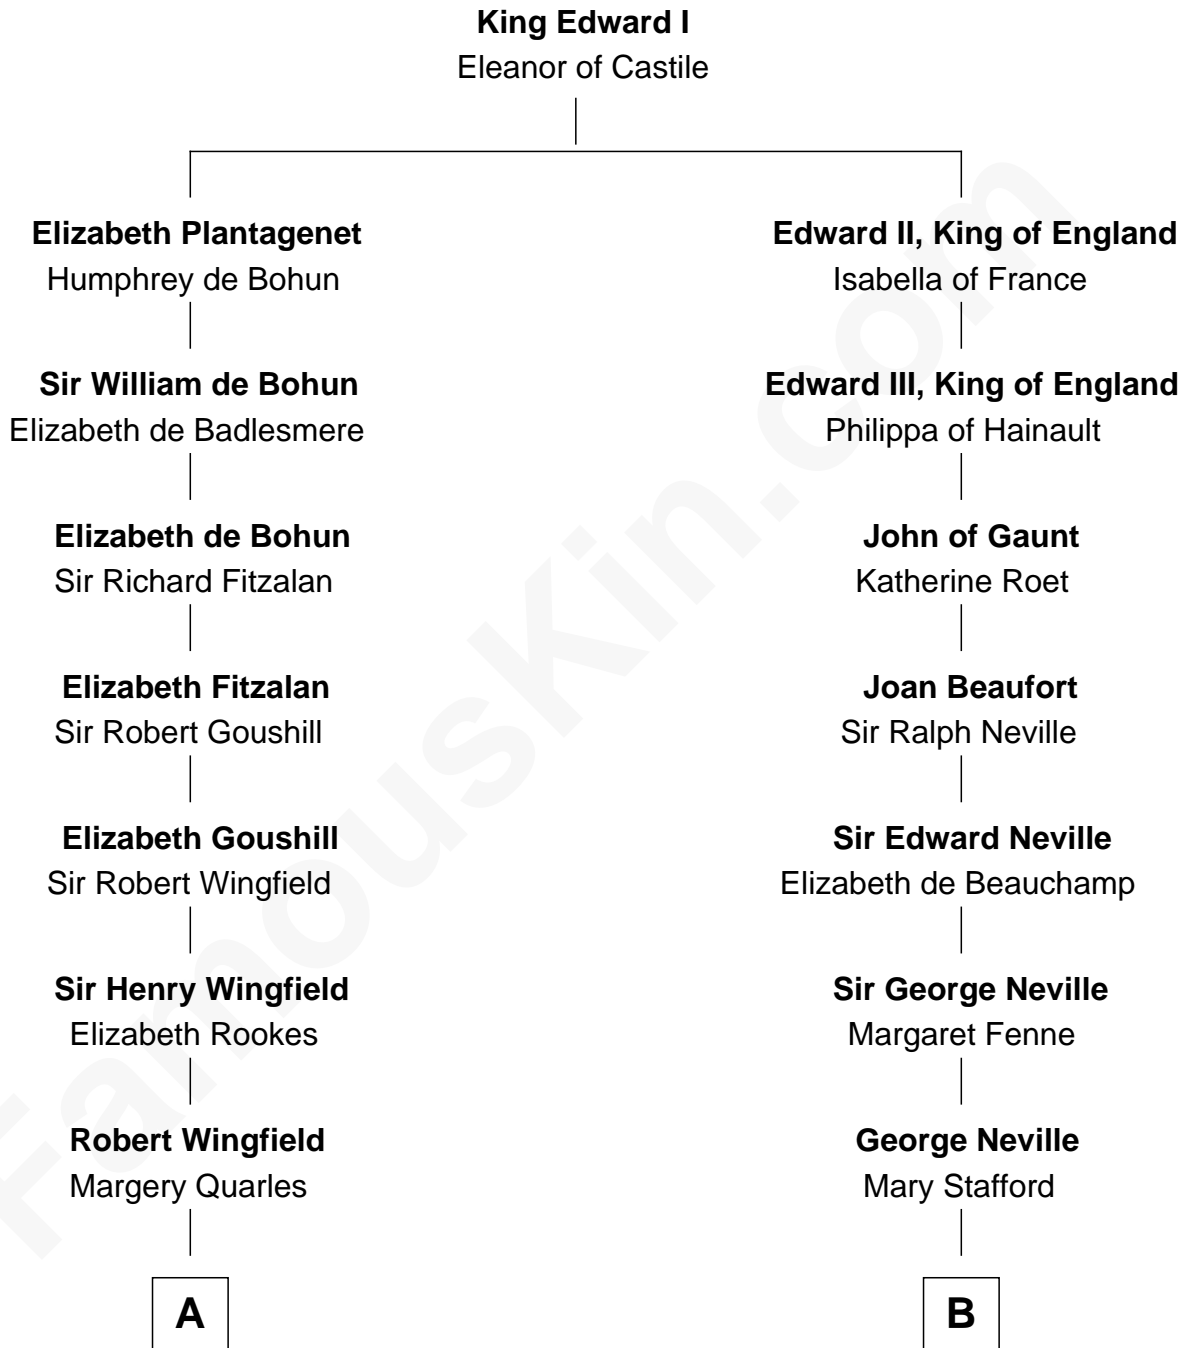

FamousKin.com Relationship Chart of

Valerie Bertinelli

Television Actress

14th cousin 6 times removed of

John Carroll

Founder of Georgetown University

C

—
Ida P. Gooden
Joseph D. Carvin

—
Lester Vodges Carvin
Elizabeth - - - - -

—
Nancy L. Carvin
Andrew Francis Bertinelli

—
Valerie Bertinelli
Television Actress

FamousKin.com