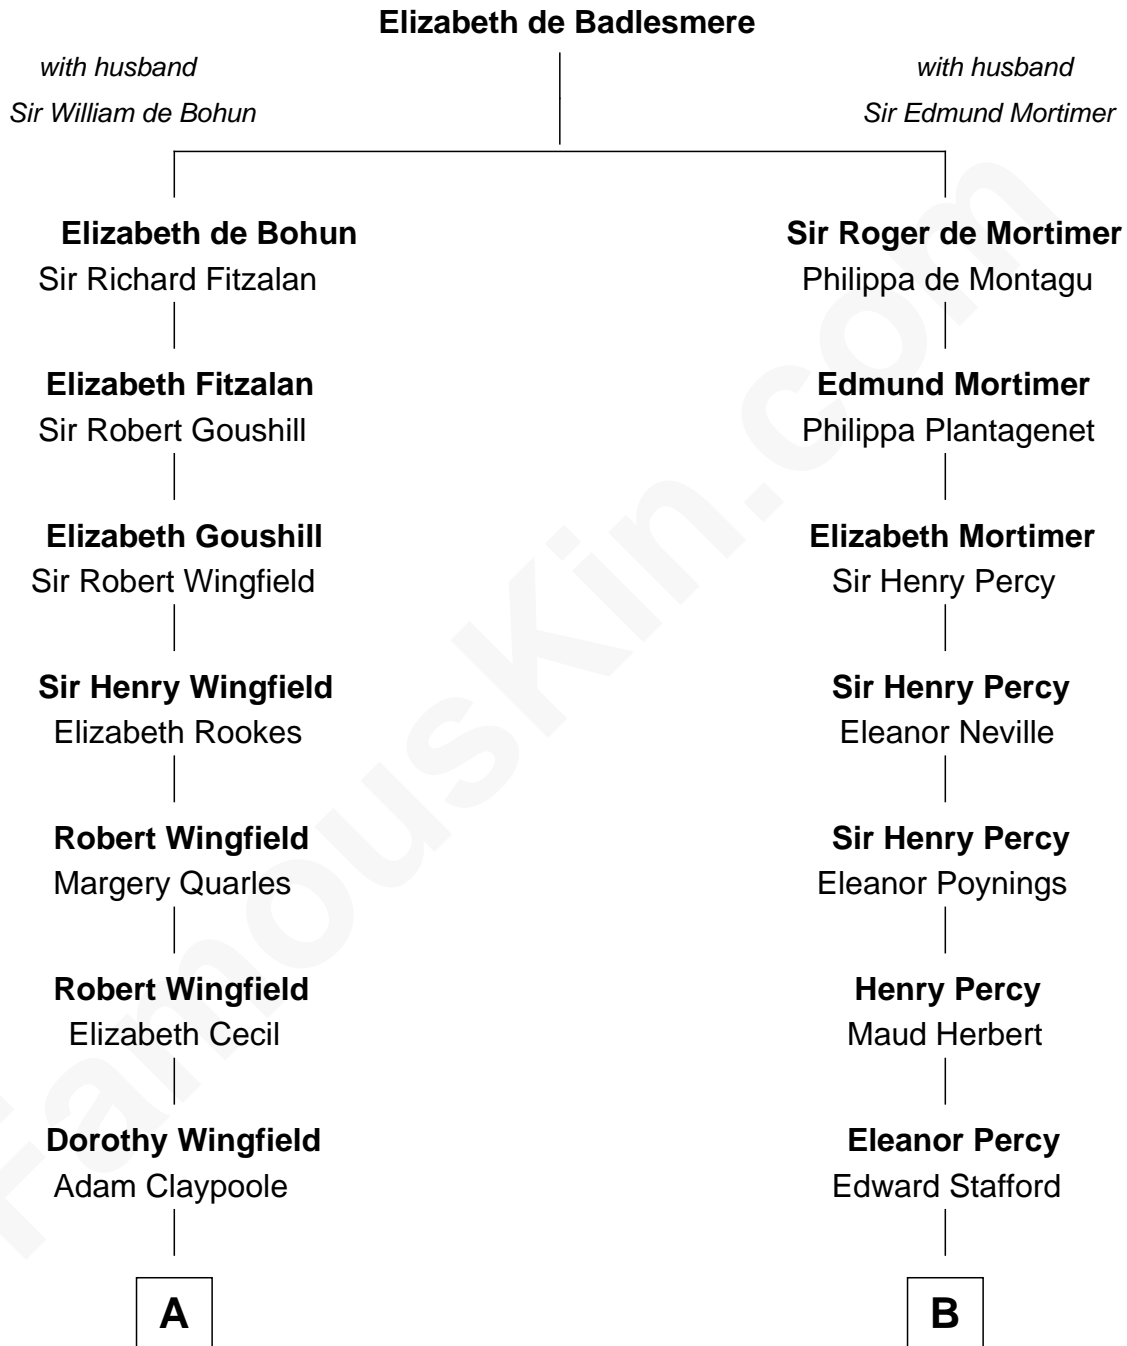

FamousKin.com Relationship Chart of

Valerie Bertinelli

Television Actress

15th cousin 3 times removed of

John Carroll

Founder of Georgetown University

C

Nancy L. Carvin
Andrew Francis Bertinelli