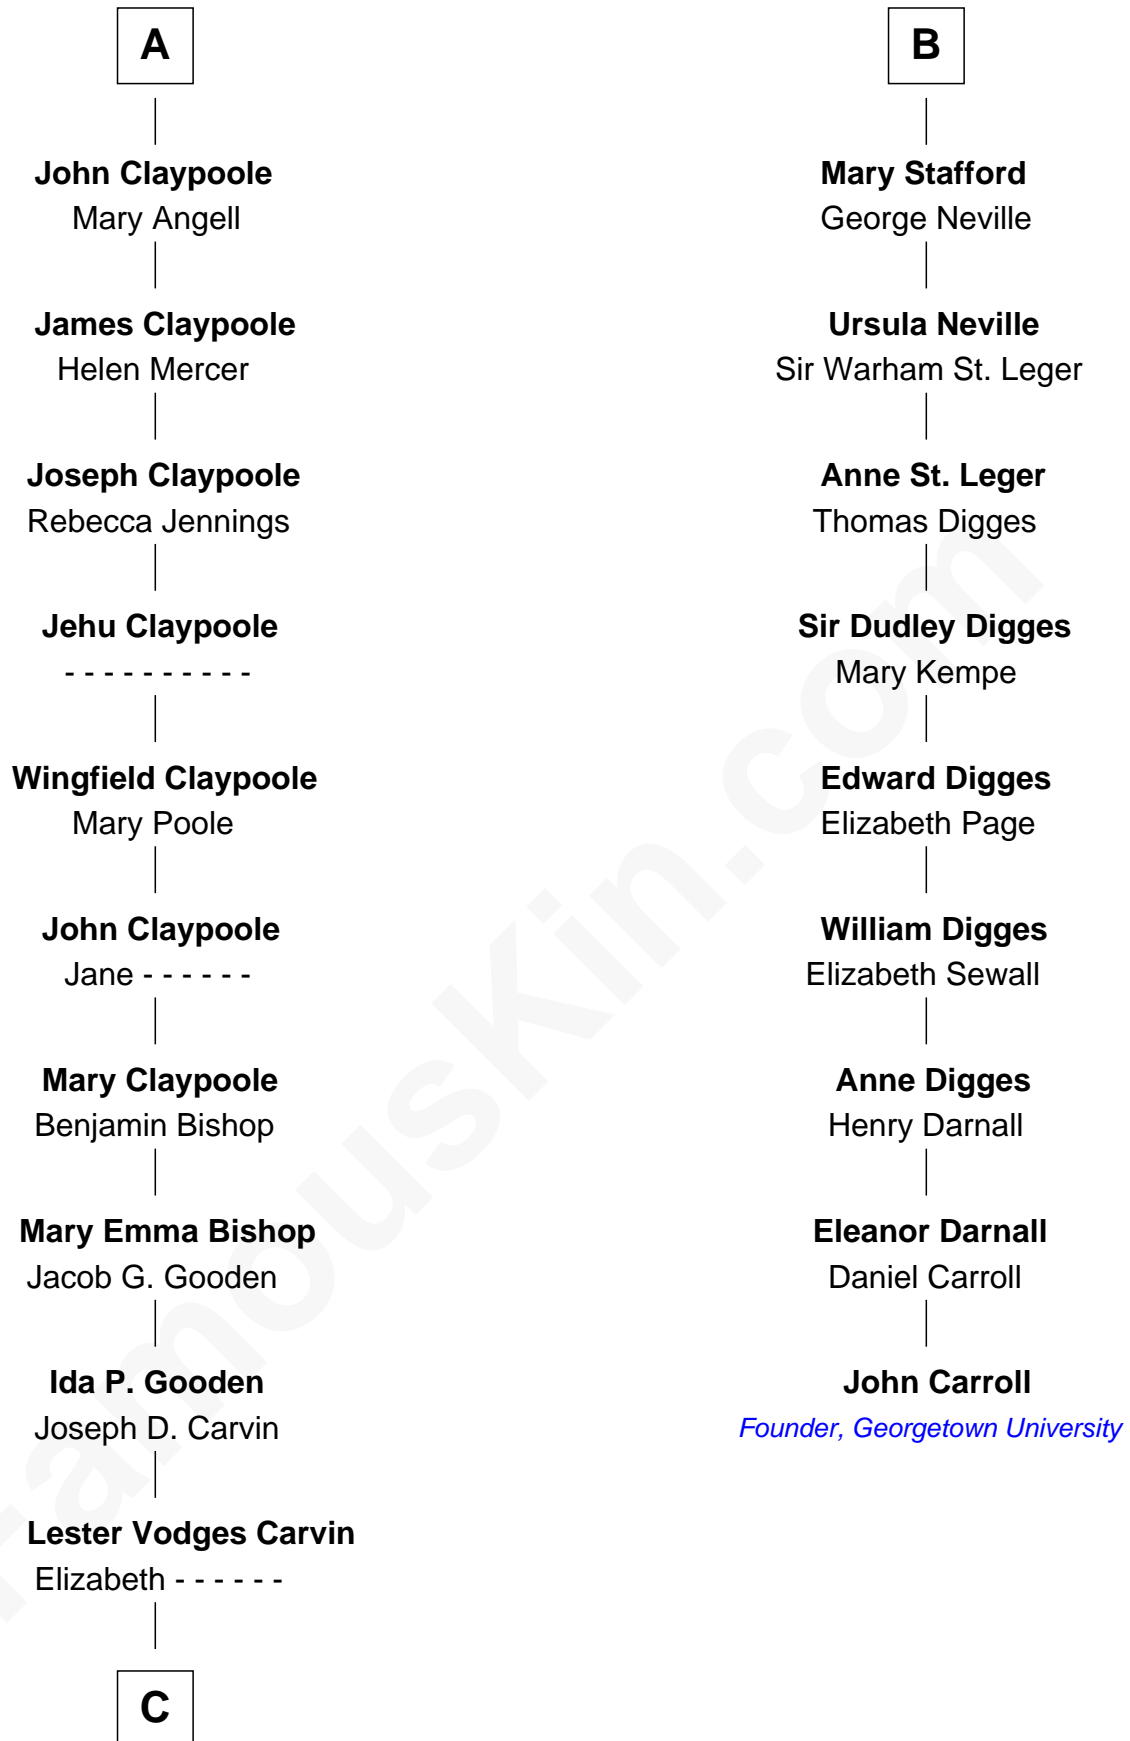

FamousKin.com Relationship Chart of

Valerie Bertinelli

Television Actress

15th cousin 3 times removed of

John Carroll

Founder of Georgetown University

C

Nancy L. Carvin
Andrew Francis Bertinelli

Valerie Bertinelli
Television Actress

FamousKin.com