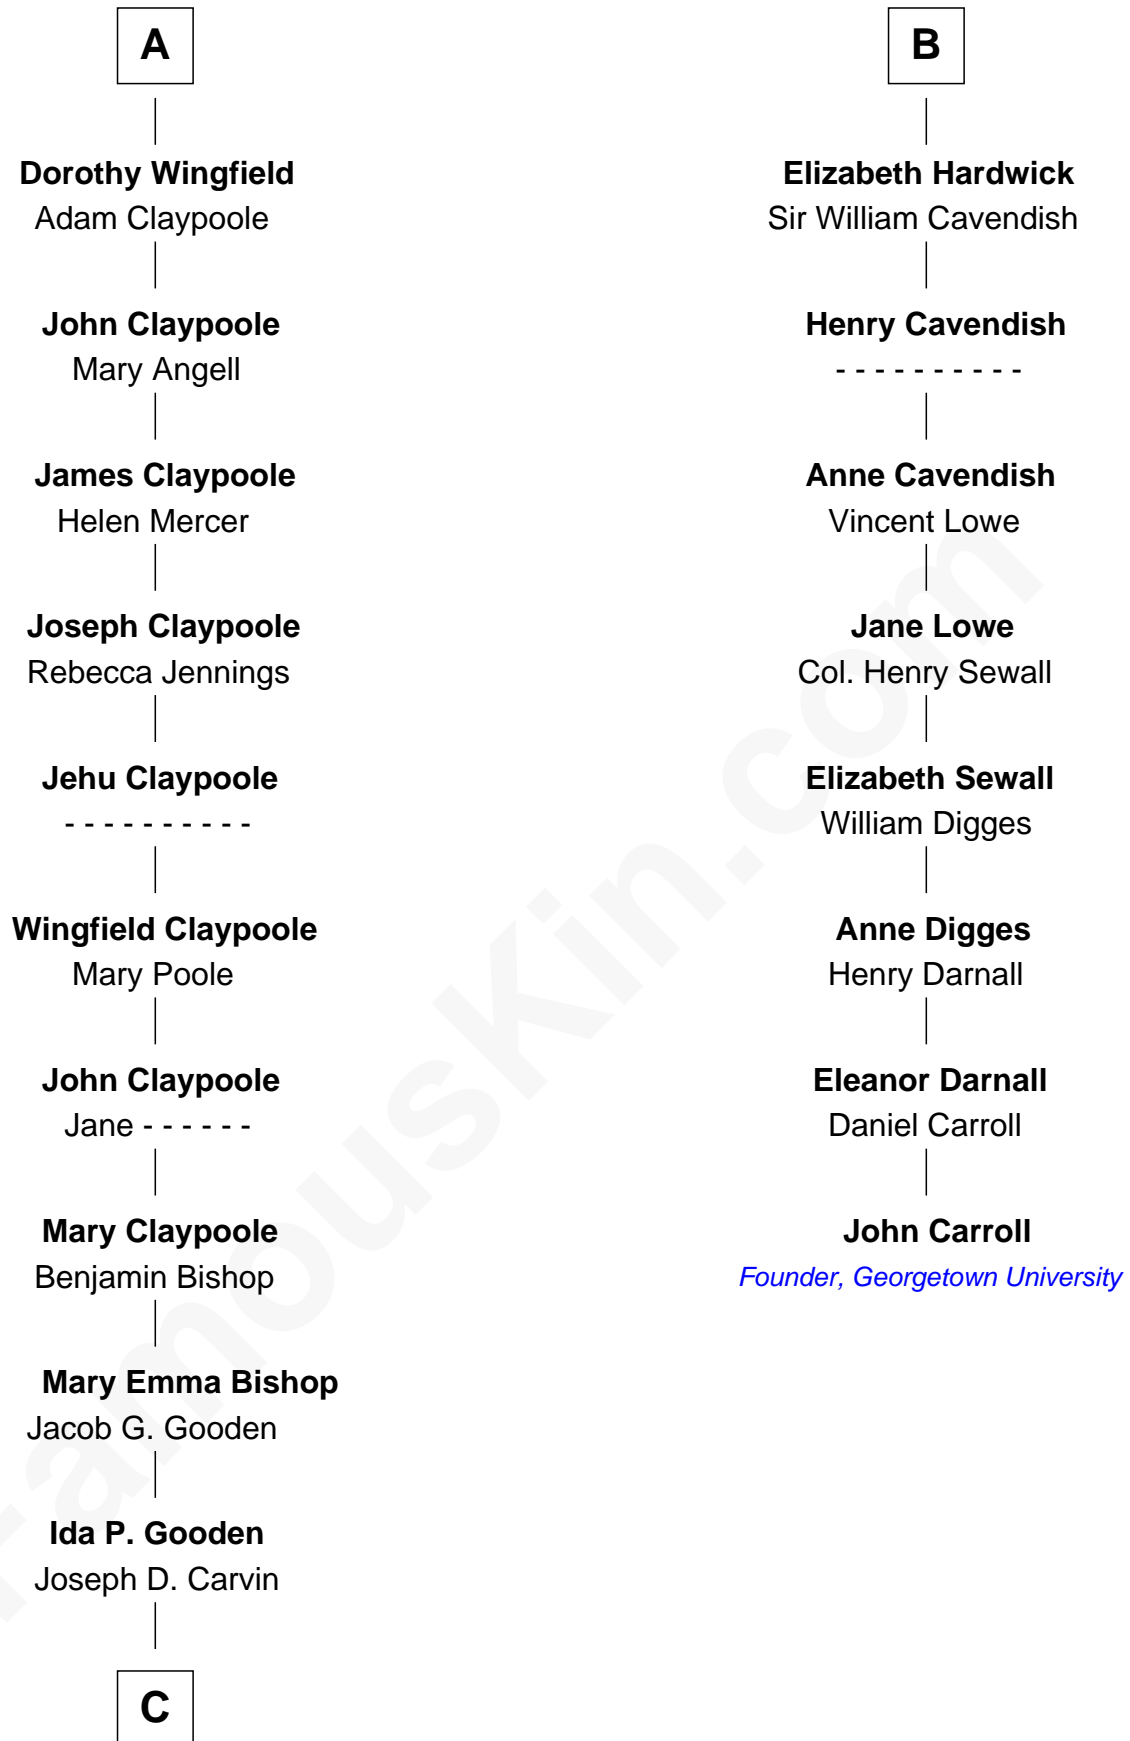

# FamousKin.com Relationship Chart of

**Valerie Bertinelli**

*Television Actress*

14th cousin 5 times removed of

**John Carroll**

*Founder of Georgetown University*

**Edmund Fitzalan**

Alice de Warenne

**Richard Fitzalan**  
Eleanor Plantagenet

**Sir Richard Fitzalan**  
Elizabeth de Bohun

**Elizabeth Fitzalan**  
Sir Robert Goushill

**Elizabeth Goushill**  
Sir Robert Wingfield

**Sir Henry Wingfield**  
Elizabeth Rookes

**Robert Wingfield**  
Margery Quarles

**Robert Wingfield**  
Elizabeth Cecil

**A**

**Mary Fitzalan**  
John le Strange

**Ankaret le Strange**  
Sir Richard Talbot

**Mary Talbot**  
Sir Thomas Greene

**Sir Thomas Greene**  
Marine Bellers

**Anne Greene**  
Sir Thomas Pinchbeck

**Elizabeth Pinchbeck**  
John Hardwick

**John Hardwick**  
Elizabeth Leeke

**B**

**C**

—  
**Lester Vodges Carvin**

Elizabeth - - - - -

—  
**Nancy L. Carvin**