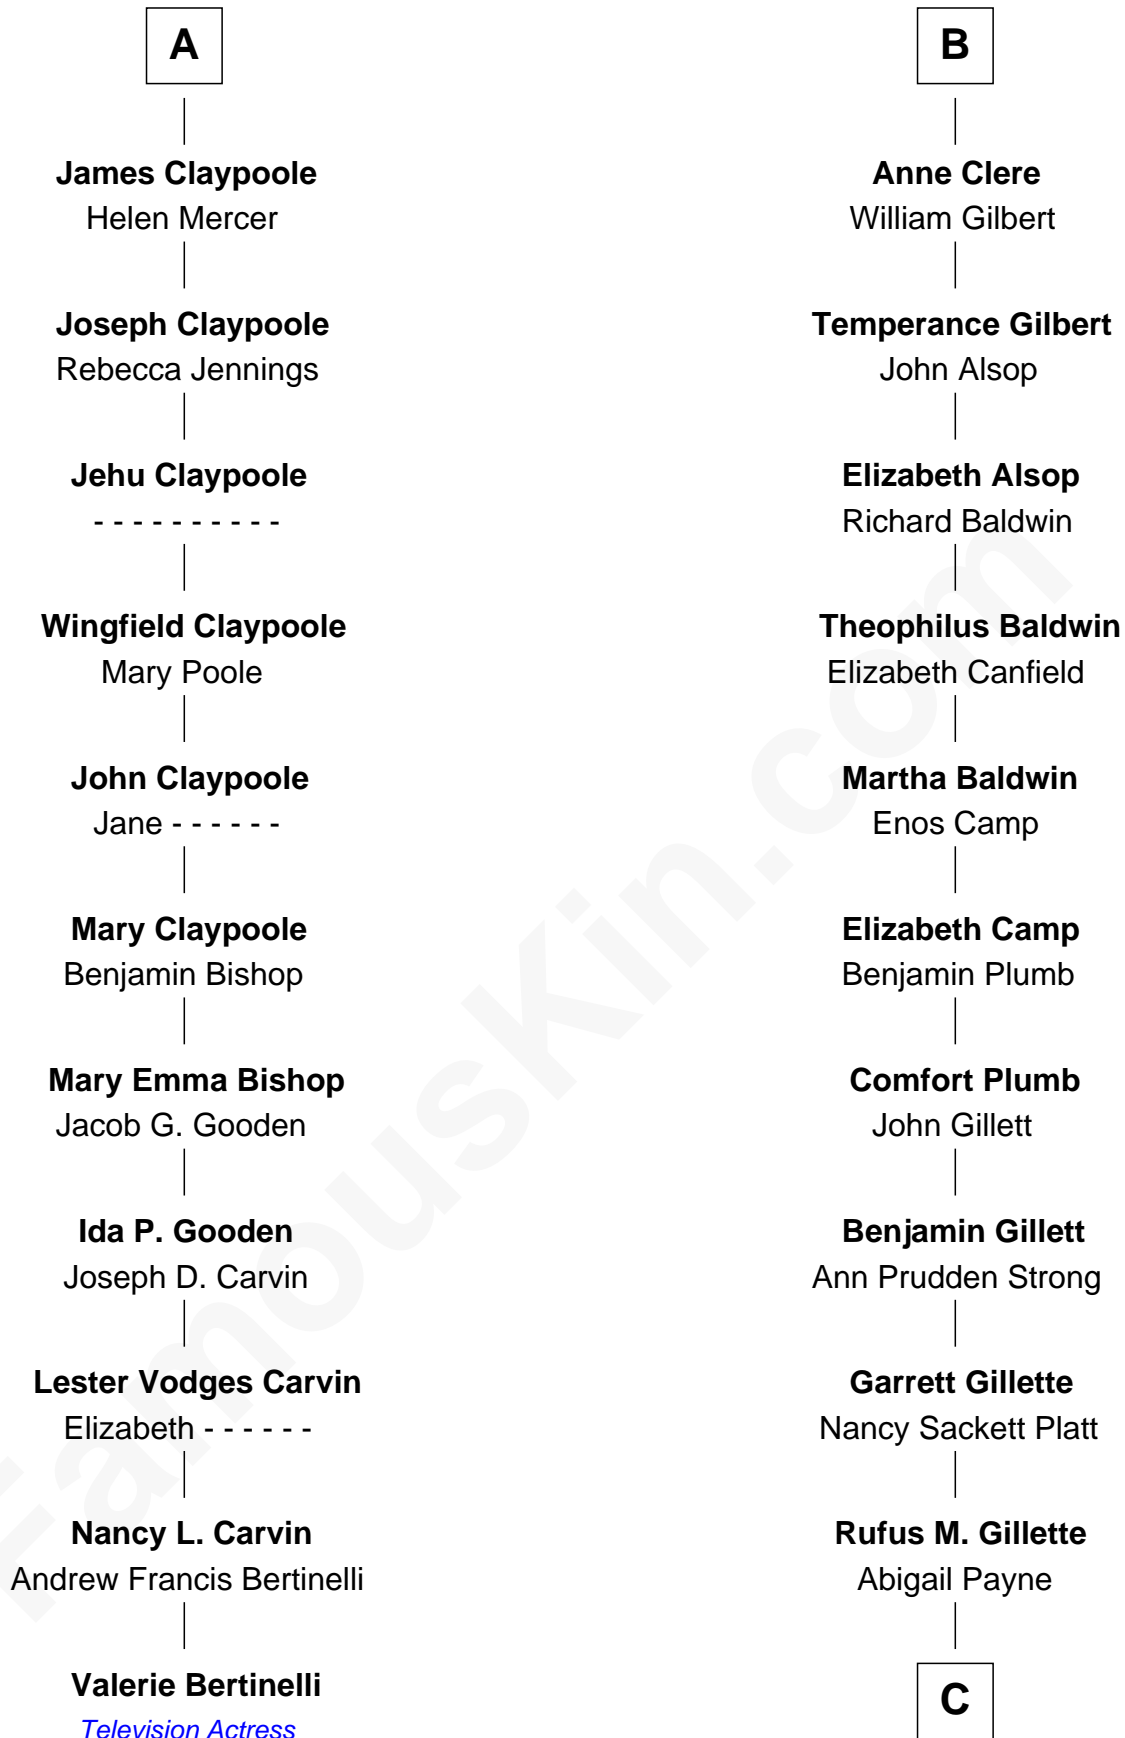

# FamousKin.com Relationship Chart of

**Valerie Bertinelli**

*Television Actress*

17th cousin 3 times removed of

**Treat Williams**

*TV & Movie Actor*

**Sir Richard Fitzalan**

Elizabeth de Bohun

**Robert Wingfield**

Elizabeth Cecil

**Dorothy Wingfield**

Adam Claypoole

**John Claypoole**

Mary Angell

**A**

**Joan Fitzalan**

Sir William Beauchamp

**Joan Beauchamp**

James Butler

**Sir Thomas Butler**

Anne Hankeford

**Margaret Butler**

Sir William Boleyn

**Alice Boleyn**

Sir Robert Clere

**Sir John Clere**

Anne Tyrrell

**Sir Edmund Clere**

Frances Fulmerston

**B**

C

**Mary Abigail Gillette**  
George Willey Andrew