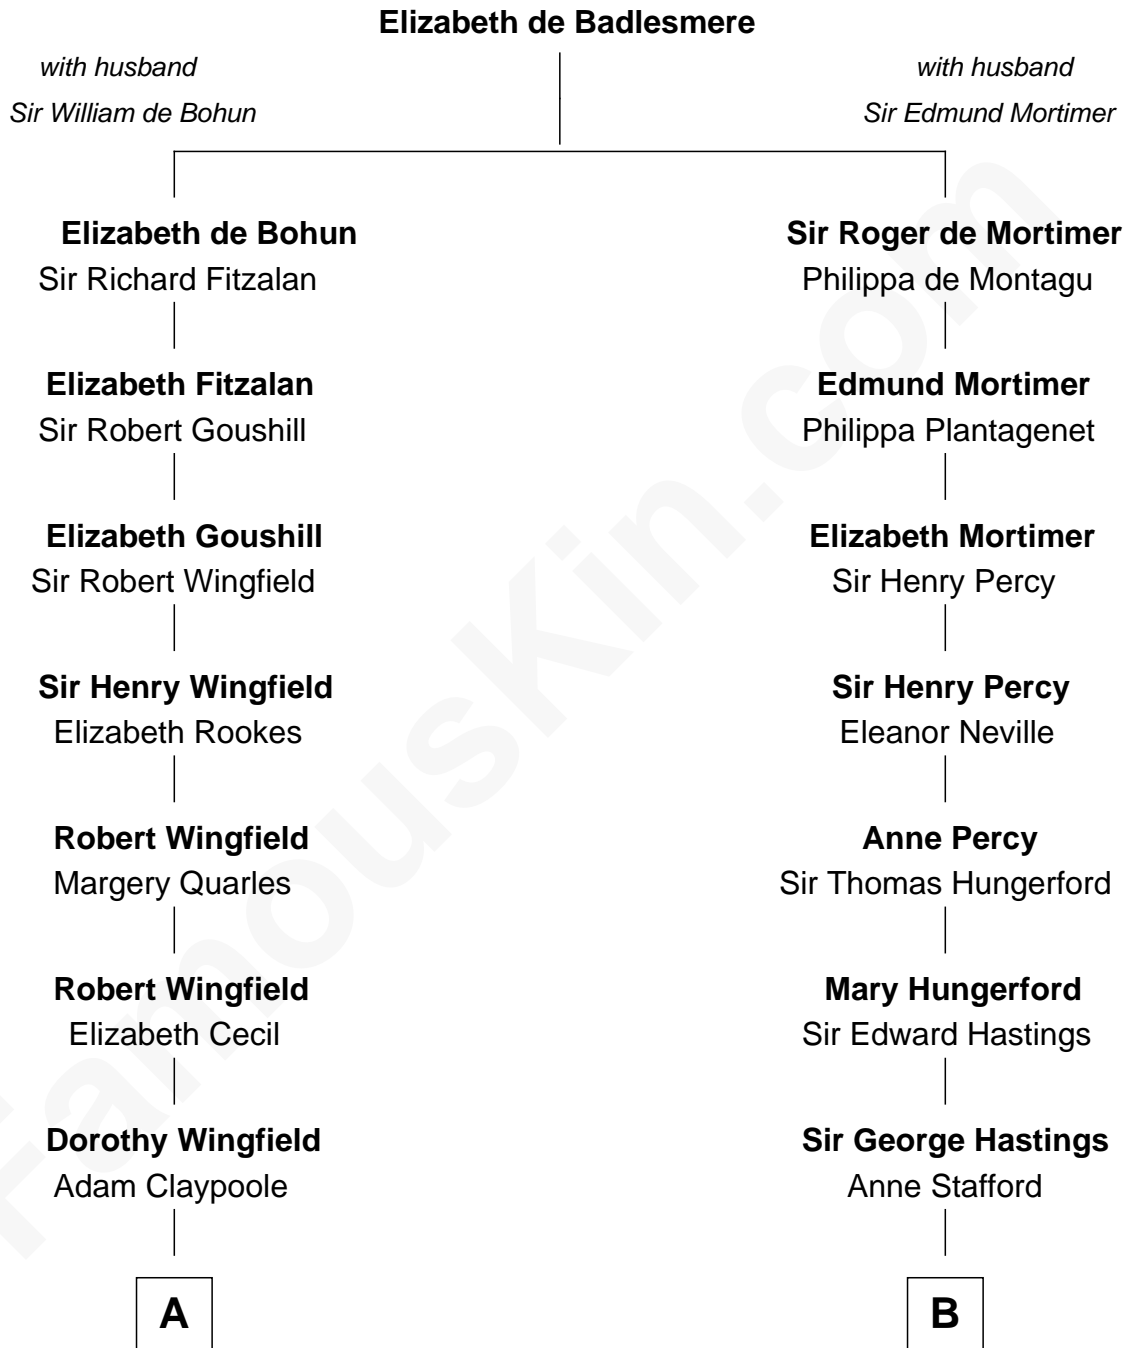

# FamousKin.com Relationship Chart of

**Valerie Bertinelli**

*Television Actress*

17th cousin 1 time removed of

**Lewis Carroll**

*Author of Alice in Wonderland*

**C**

**Nancy L. Carvin**  
Andrew Francis Bertinelli

**Valerie Bertinelli**  
*Television Actress*

FamousKin.com