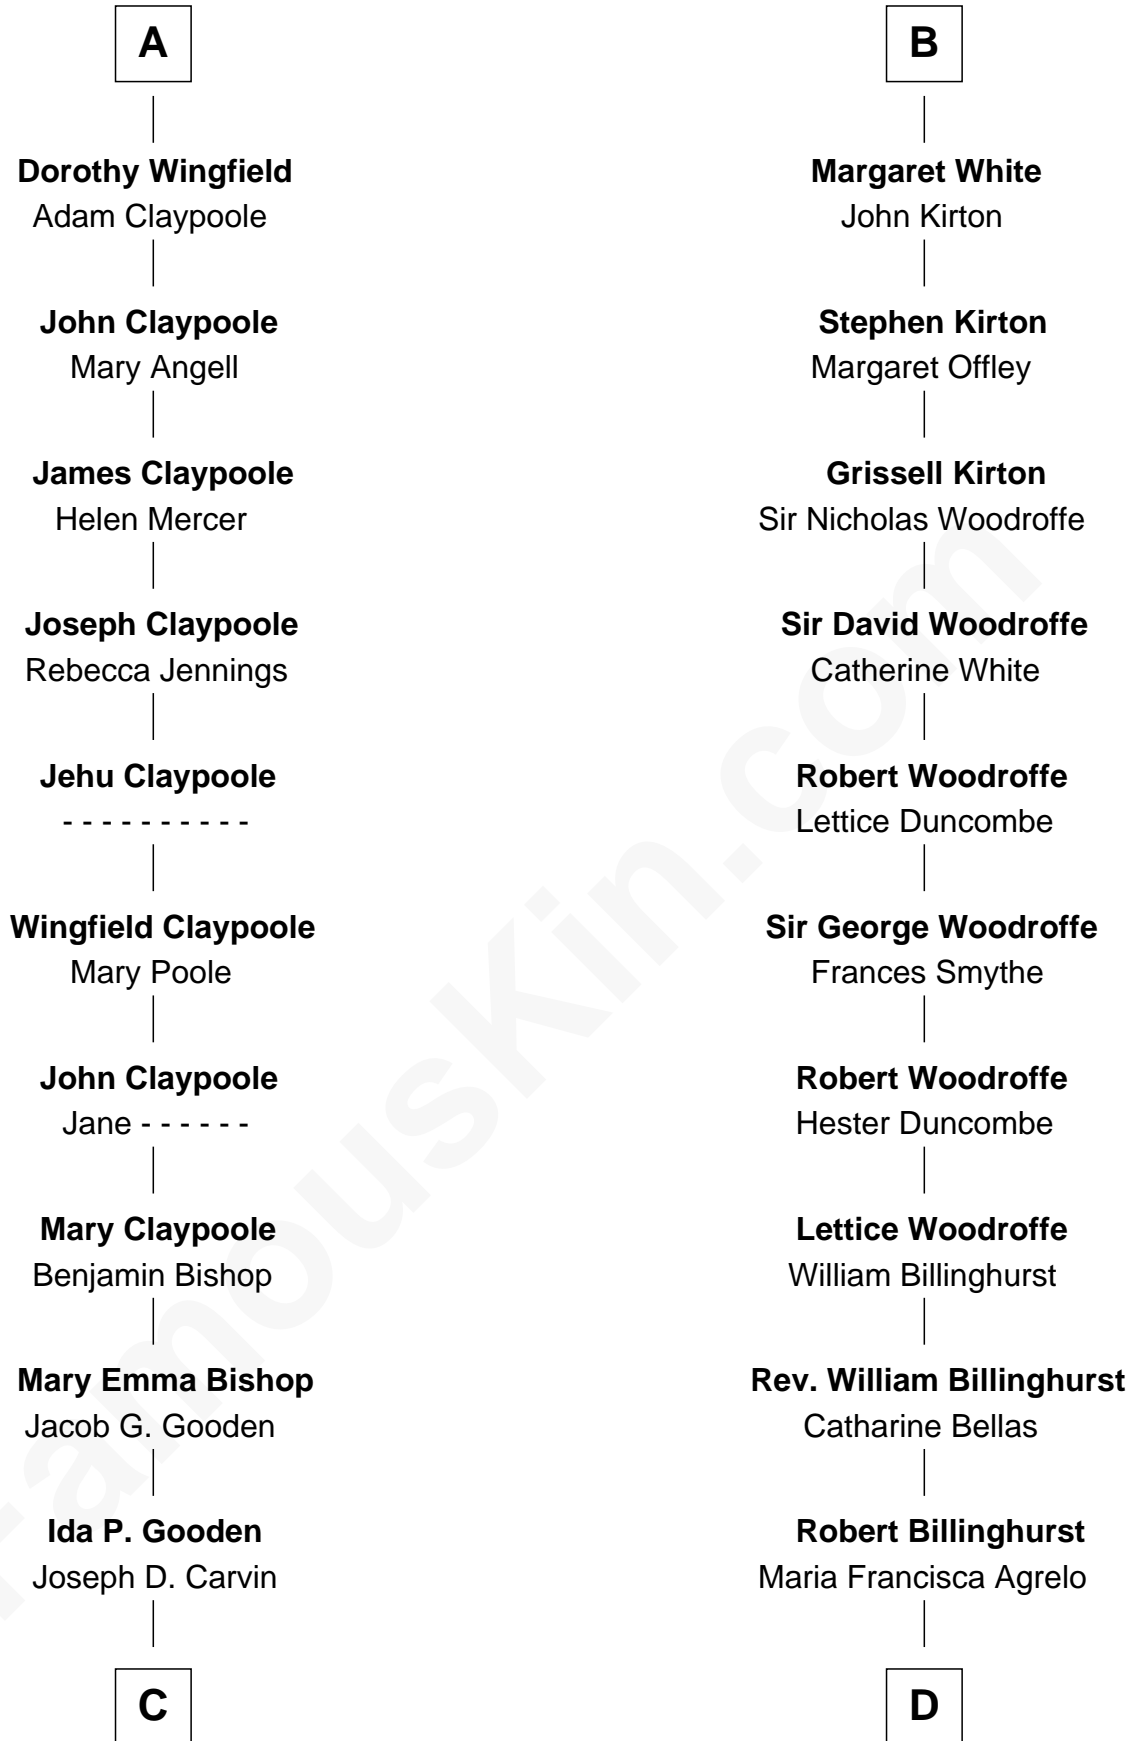

FamousKin.com Relationship Chart of

Valerie Bertinelli

Television Actress

18th cousin 1 time removed of

Guillermo Billinghurst

31st President of Peru

Bartholomew de Badlesmere

Margaret de Clare

Elizabeth de Badlesmere

Sir William de Bohun

Elizabeth de Bohun

Sir Richard Fitzalan

Elizabeth Fitzalan

Sir Robert Goushill

Elizabeth Goushill

Sir Robert Wingfield

Sir Henry Wingfield

Elizabeth Rookes

Robert Wingfield

Margery Quarles

Robert Wingfield

Elizabeth Cecil

A

Maud de Badlesmere

Sir Robert Hungerford

Eleanor Hungerford

Sir John White

Robert White

Margaret Gainsford

B

FamousKin.com