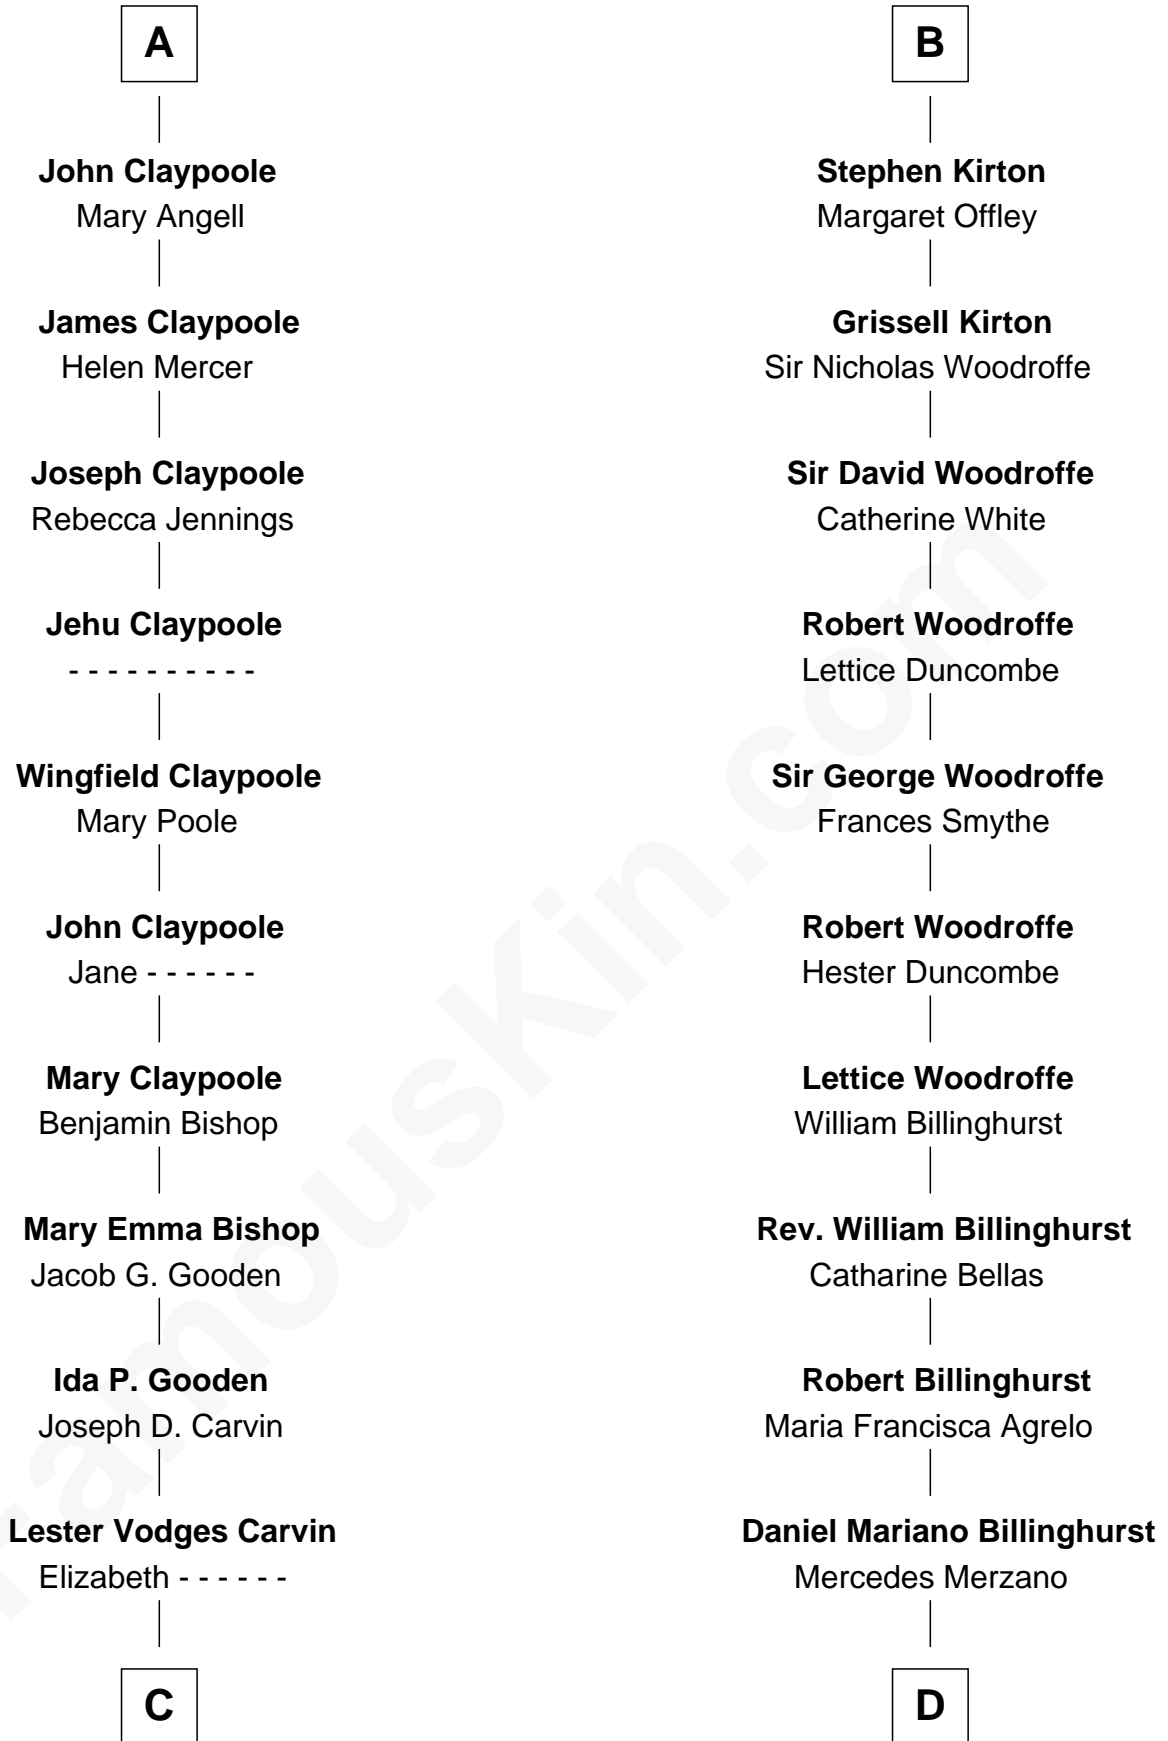

FamousKin.com Relationship Chart of

Valerie Bertinelli

Television Actress

18th cousin 1 time removed of

Susana Ferrari Billinghamurst

Argentine Aviation Pioneer

C

Nancy L. Carvin
Andrew Francis Bertinelli

Valerie Bertinelli
Television Actress

D

Lisandro Billinghurst
Ana Kidd

Rosa Laureana Billinghurst
Alfredo Ferrari

Susana Ferrari Billinghurst
Argentine Aviation Pioneer

FamousKin.com