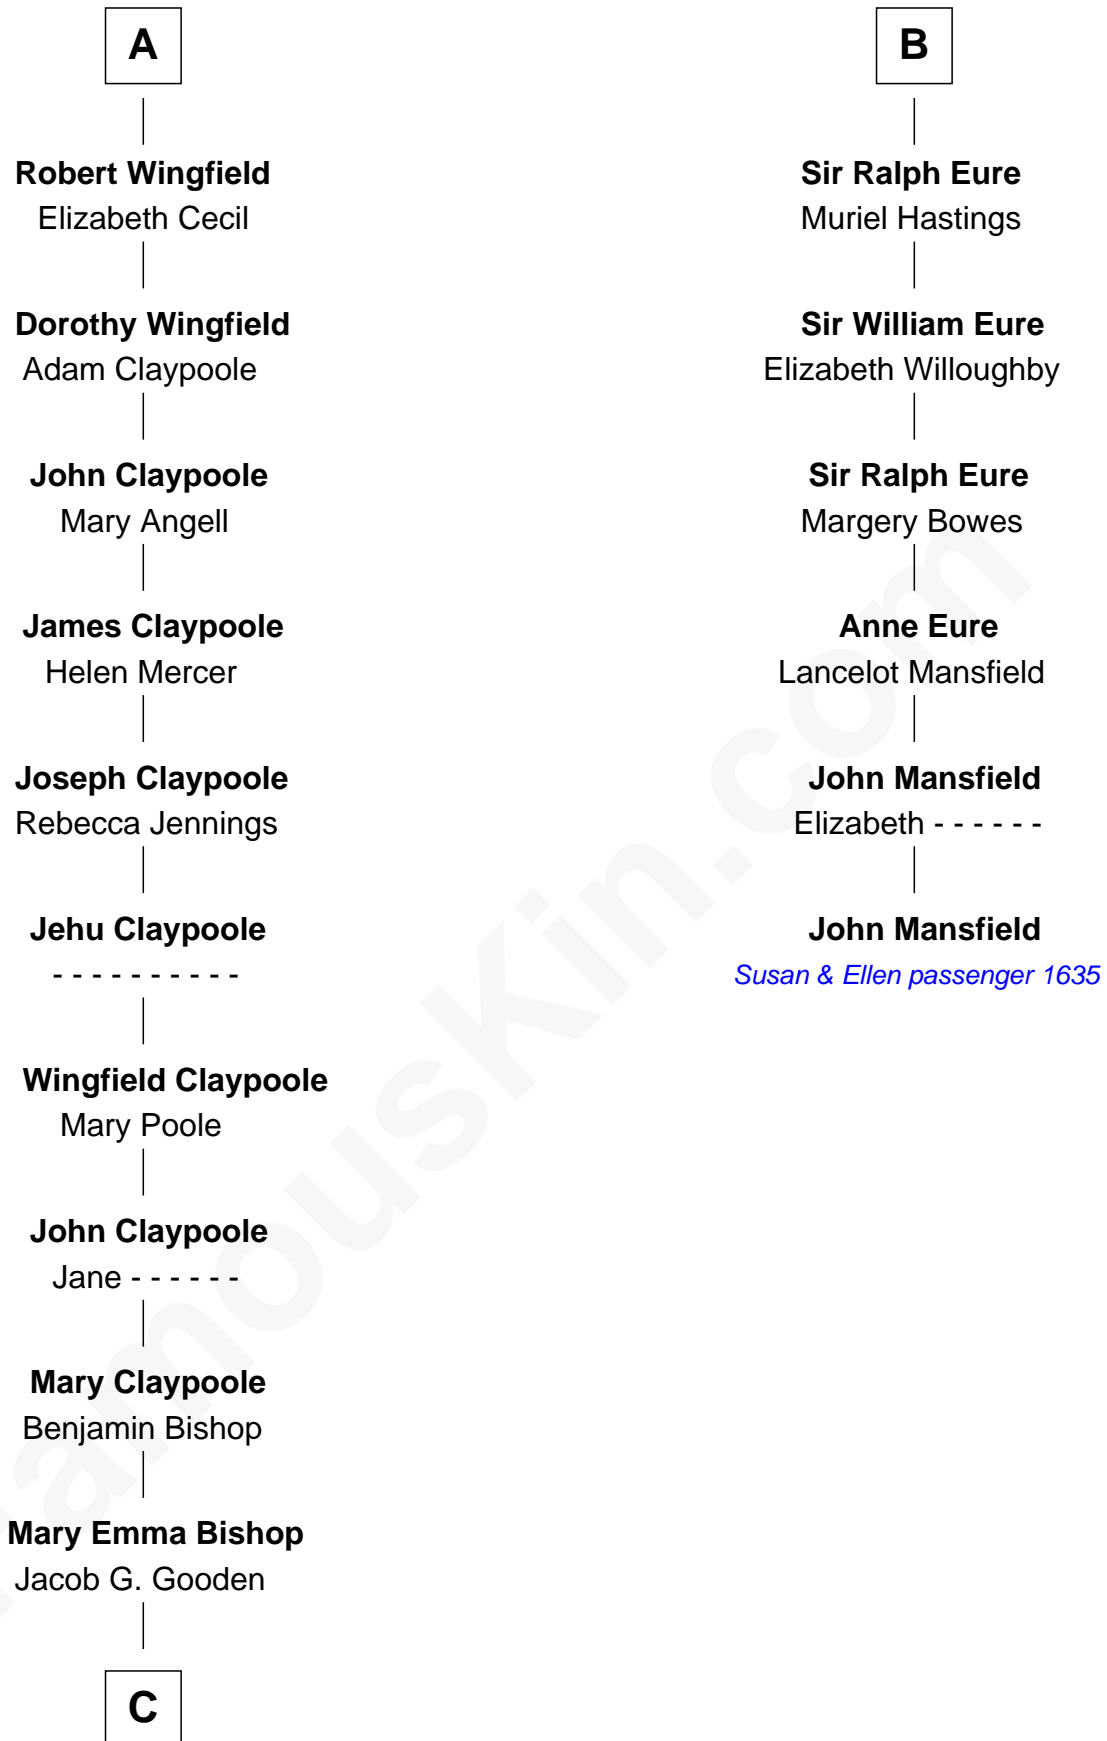

FamousKin.com Relationship Chart of

Valerie Bertinelli

Television Actress

12th cousin 8 times removed of

John Mansfield

(c1601 - 1674) Susan & Ellen passenger 1635

C

Ida P. Gooden
Joseph D. Carvin

Lester Vodges Carvin
Elizabeth - - - - -

Nancy L. Carvin
Andrew Francis Bertinelli

Valerie Bertinelli
Television Actress

FamousKin.com