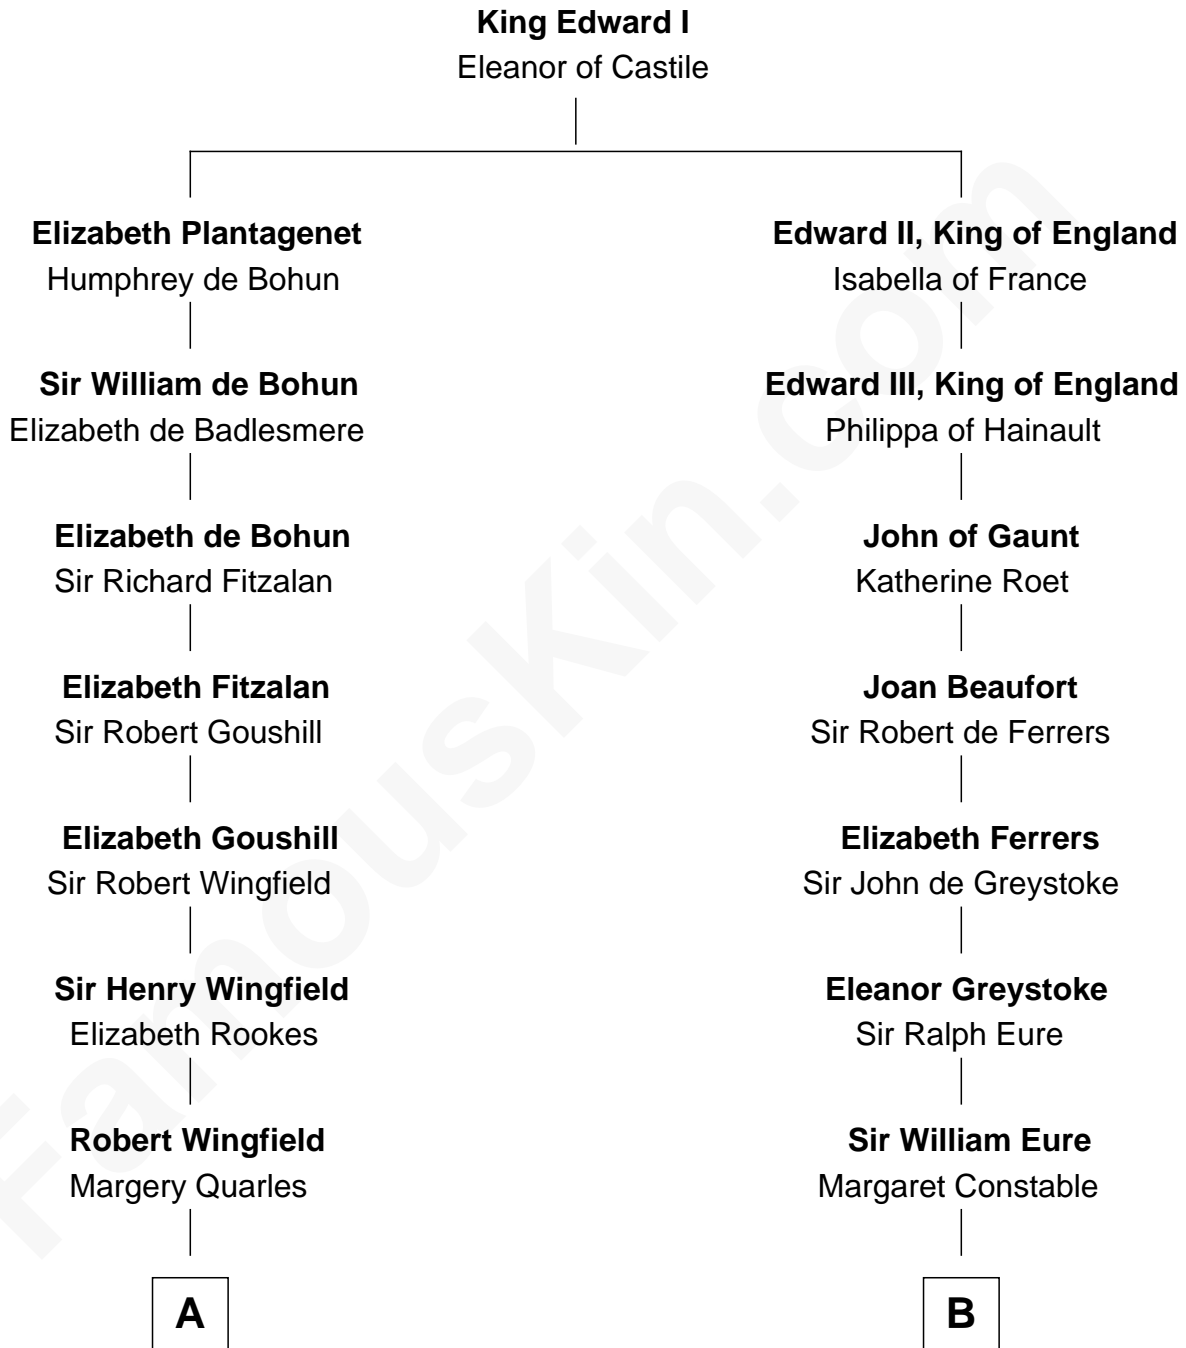

FamousKin.com Relationship Chart of

Valerie Bertinelli

Television Actress

12th cousin 8 times removed of

John Mansfield

(c1601 - 1674) Susan & Ellen passenger 1635

C

Ida P. Gooden
Joseph D. Carvin

Lester Vodges Carvin
Elizabeth - - - - -

Nancy L. Carvin
Andrew Francis Bertinelli

Valerie Bertinelli
Television Actress

FamousKin.com