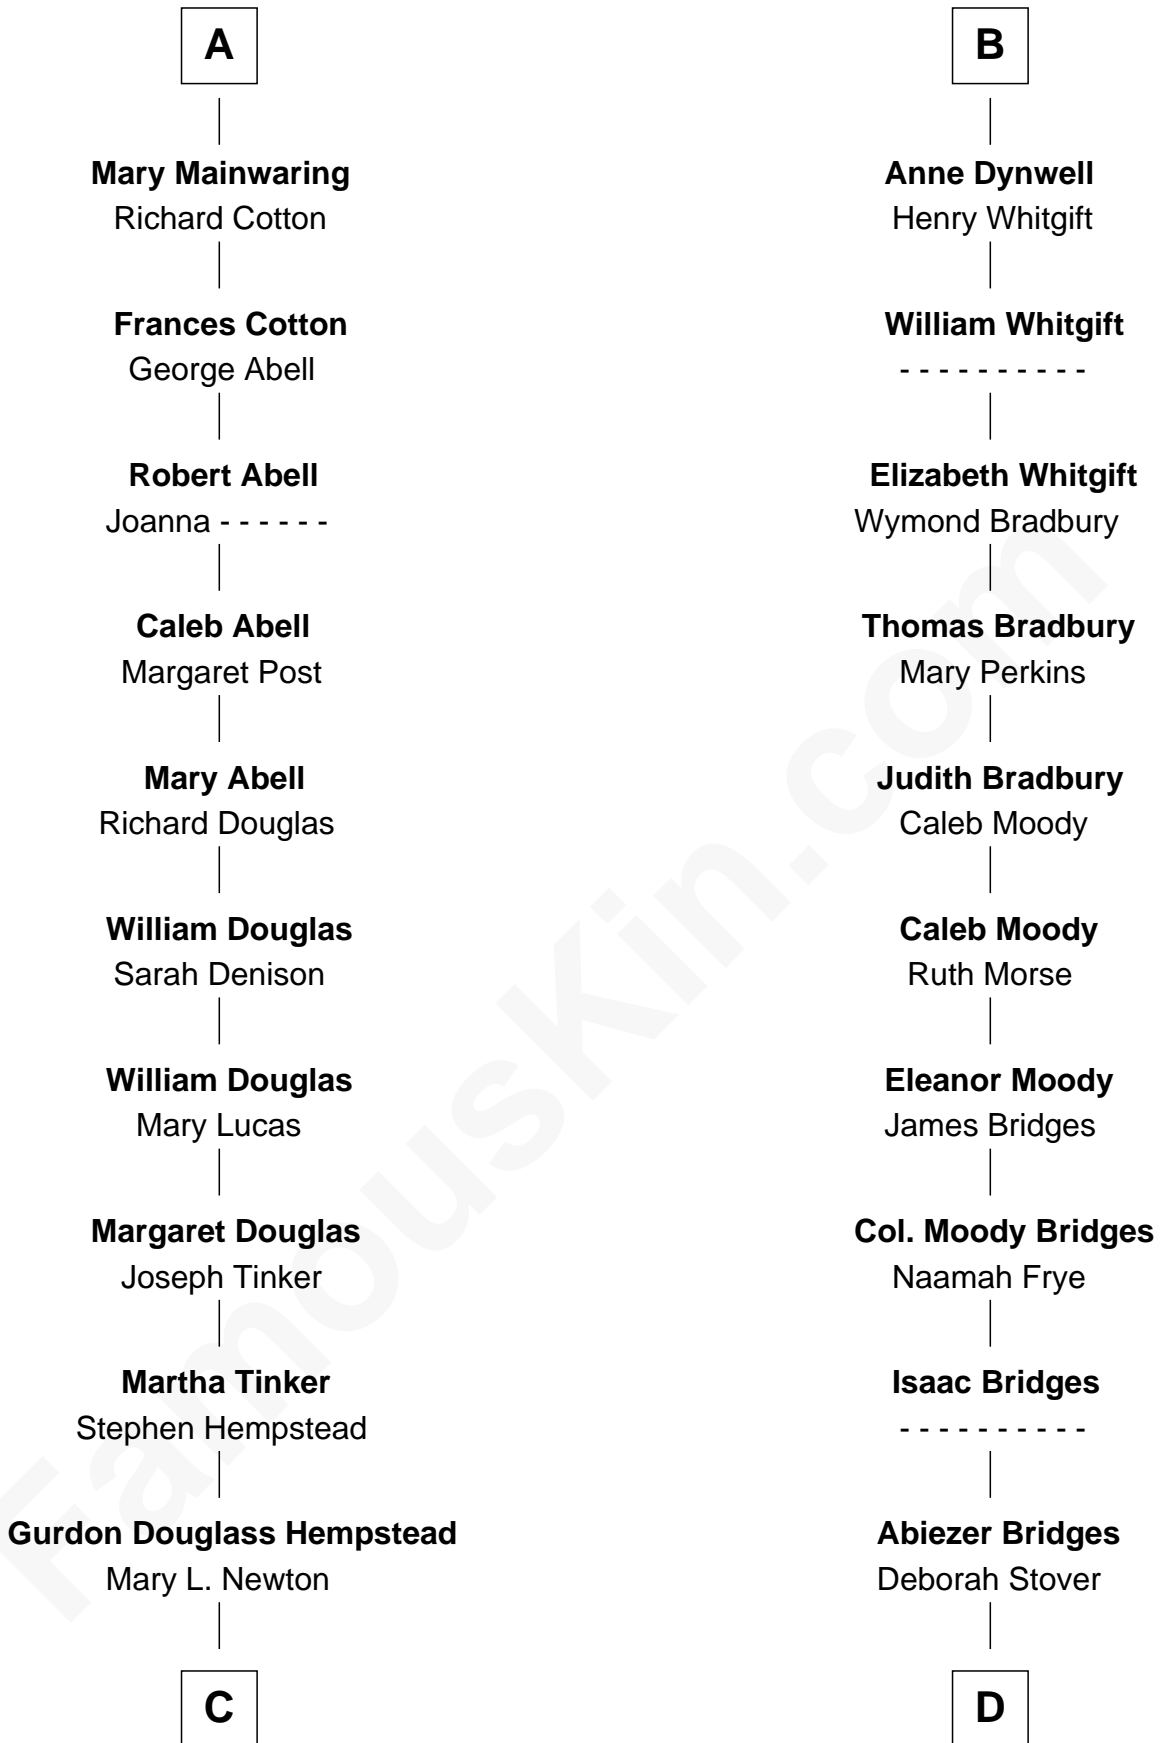

# FamousKin.com Relationship Chart of

**Richard Gere**

*Movie Actor*

20th cousin 1 time removed of

**Owen Brewster**

*54th Governor of Maine*

**Sir Thomas de Beauchamp**

Katherine de Mortimer

**Sir William Beauchamp**

Joan Fitzalan

**Joan Beauchamp**

James Butler

**Elizabeth Butler**

John Talbot

**Ann Talbot**

Sir Henry Vernon

Sir Thomas Dymoke

**Jane Dymoke**

John Fulnetby

**Katherine Fulnetby**

William Dynwell

**B**

**C**

**Julia Anne Hempstead**  
Elisha Thomas Tiffany

**Owen W. Bridges**  
Lydia A. - - - - -

**Carrie S. Bridges**  
William Edmund Brewster

**Owen Brewster**  
*54th Governor of Maine*