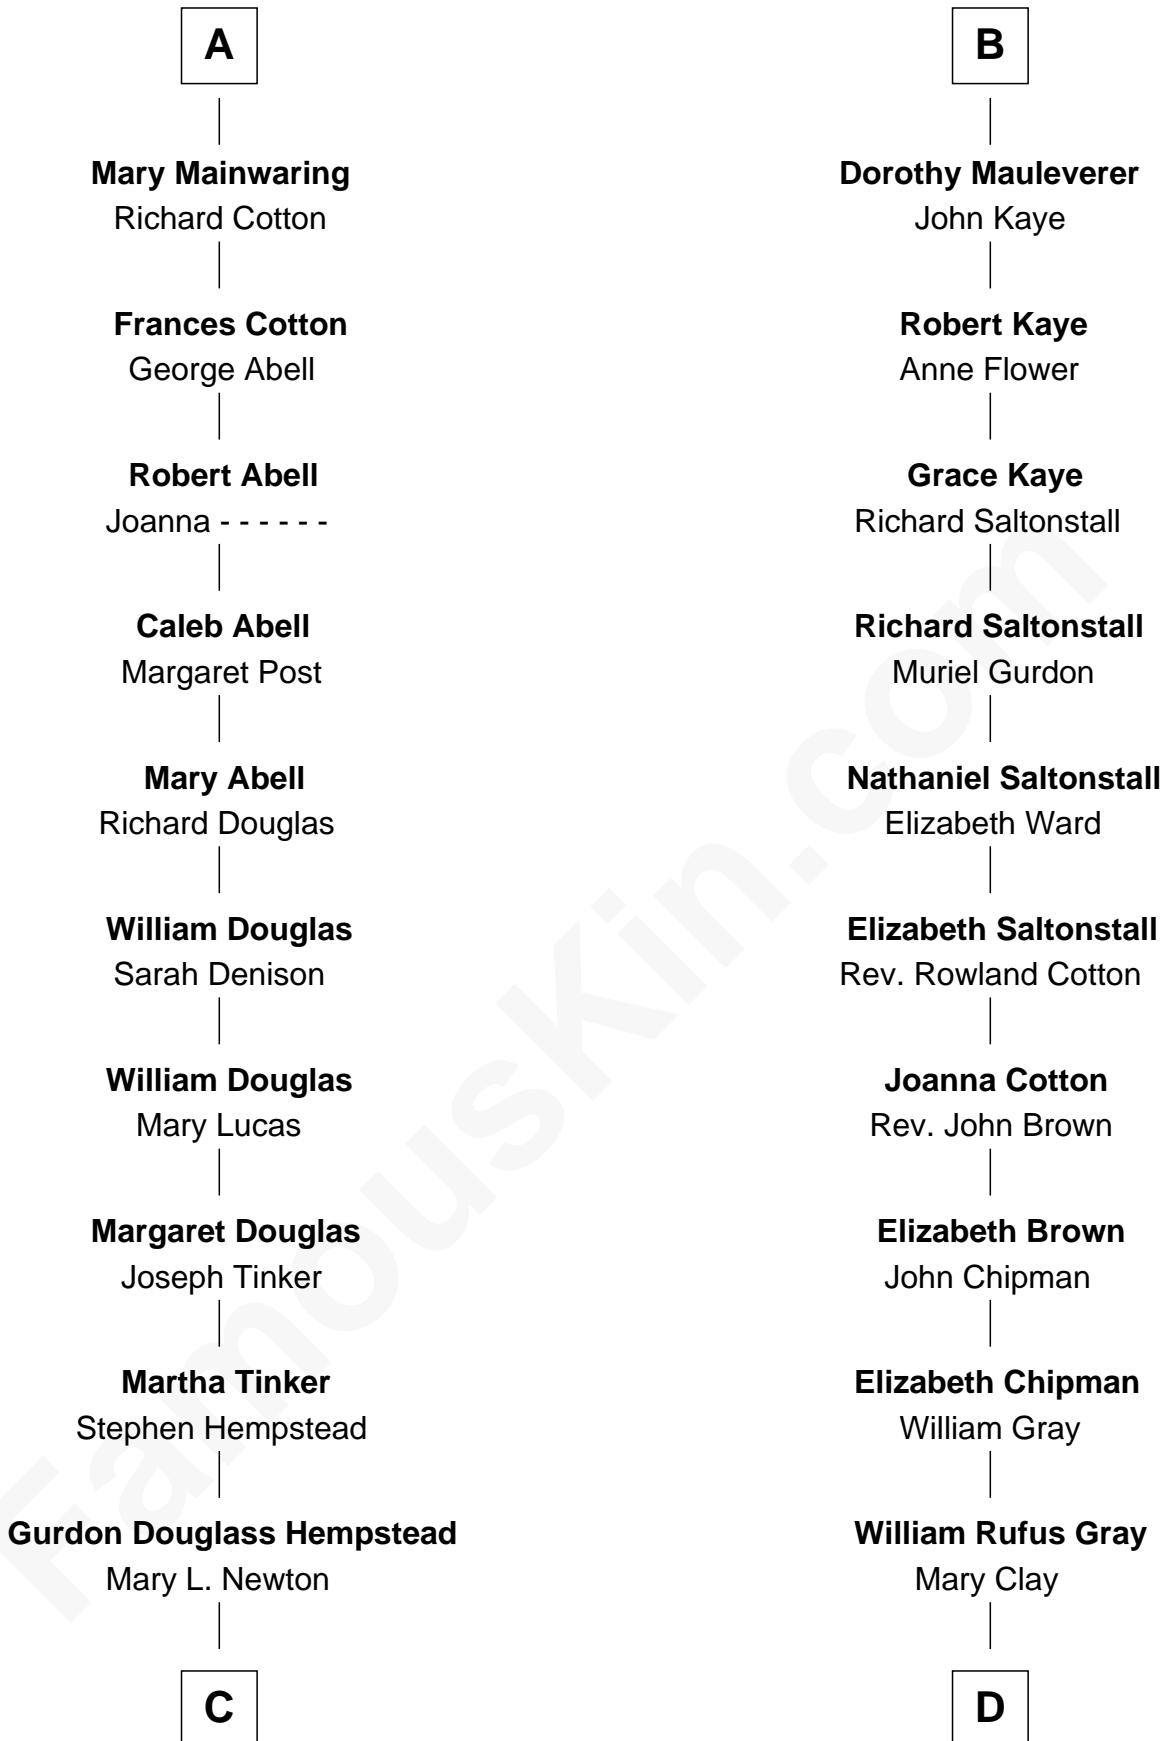

# FamousKin.com Relationship Chart of

**Richard Gere**

*Movie Actor*

21st cousin of

**Story Musgrave**

*NASA Astronaut*

**Sir Thomas de Beauchamp**

Katherine de Mortimer

Sir Roger de Clifford

**Margaret Clifford**

Sir John Melton

**Margaret Melton**

John Markenfield

**John Markenfield**

Margaret Hopton

**Sir Thomas Markenfield**

Eleanor Conyers

**Sir Ninian Markenfield**

Dorothy Gascoigne

**Alice Markenfield**

Sir Robert Mauleverer

**B**

**C**

**Julia Anne Hempstead**

*Movie Actor*

**D**

**William Gray**

Sarah Frances Loring

**Edward Gray**

Elizabeth Gray Story

**Marguerite Gray**

John Butler Swann