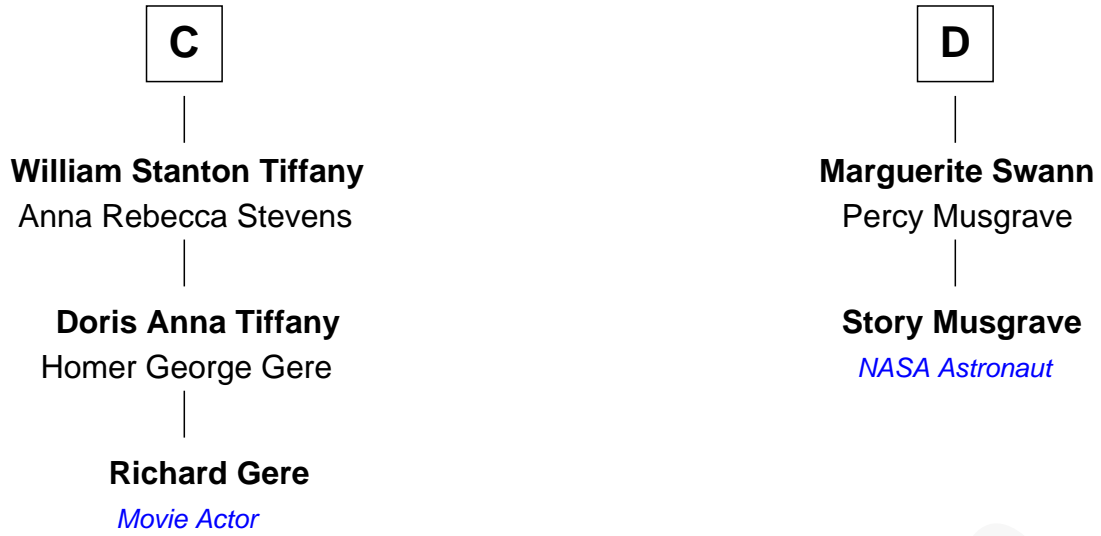

FamousKin.com Relationship Chart of

Richard Gere

Movie Actor

18th cousin 1 time removed of

Story Musgrave

NASA Astronaut

Sir Walter Blount

Sancha de Ayala

Sir George Cotton

Mary Onley

Richard Cotton

Mary Mainwaring

Frances Cotton

George Abell

A

Sir Thomas Blount

Margaret de Gresley

Sir Thomas Blount

Agnes Hawley

Anne Blount

William Marbury

Robert Marbury

Katherine Williamson

William Marbury

Agnes Lenton

Rev. Francis Marbury

Bridget Dryden

Anne Marbury

William Hutchinson

B

FamousKin.com