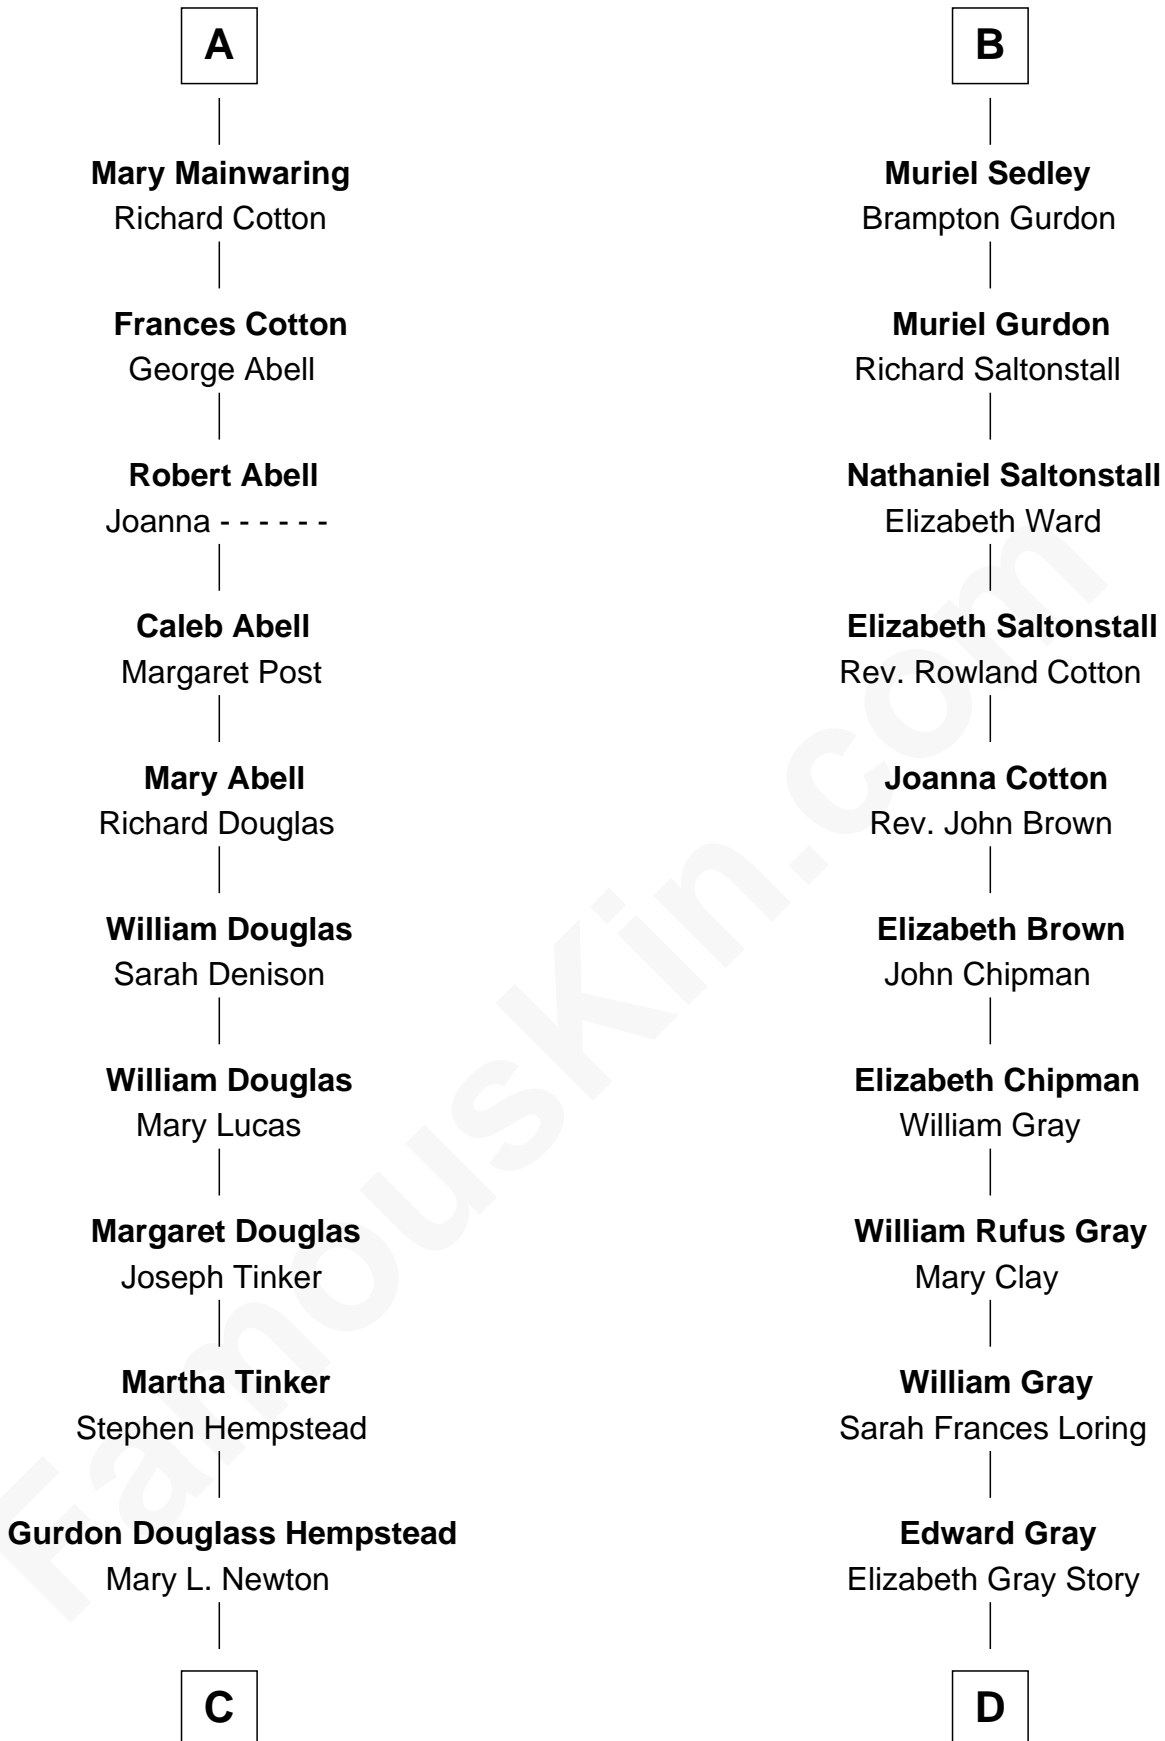

# FamousKin.com Relationship Chart of

**Richard Gere**

*Movie Actor*

19th cousin 2 times removed of

**Story Musgrave**

*NASA Astronaut*

**Sir Richard Fitzalan**

Elizabeth de Bohun

**C**

**Julia Anne Hempstead**

Elisha Thomas Tiffany

**Nelson Leroy Tiffany**

Evaline Harriet Williams

**William Stanton Tiffany**

Anna Rebecca Stevens

**Doris Anna Tiffany**