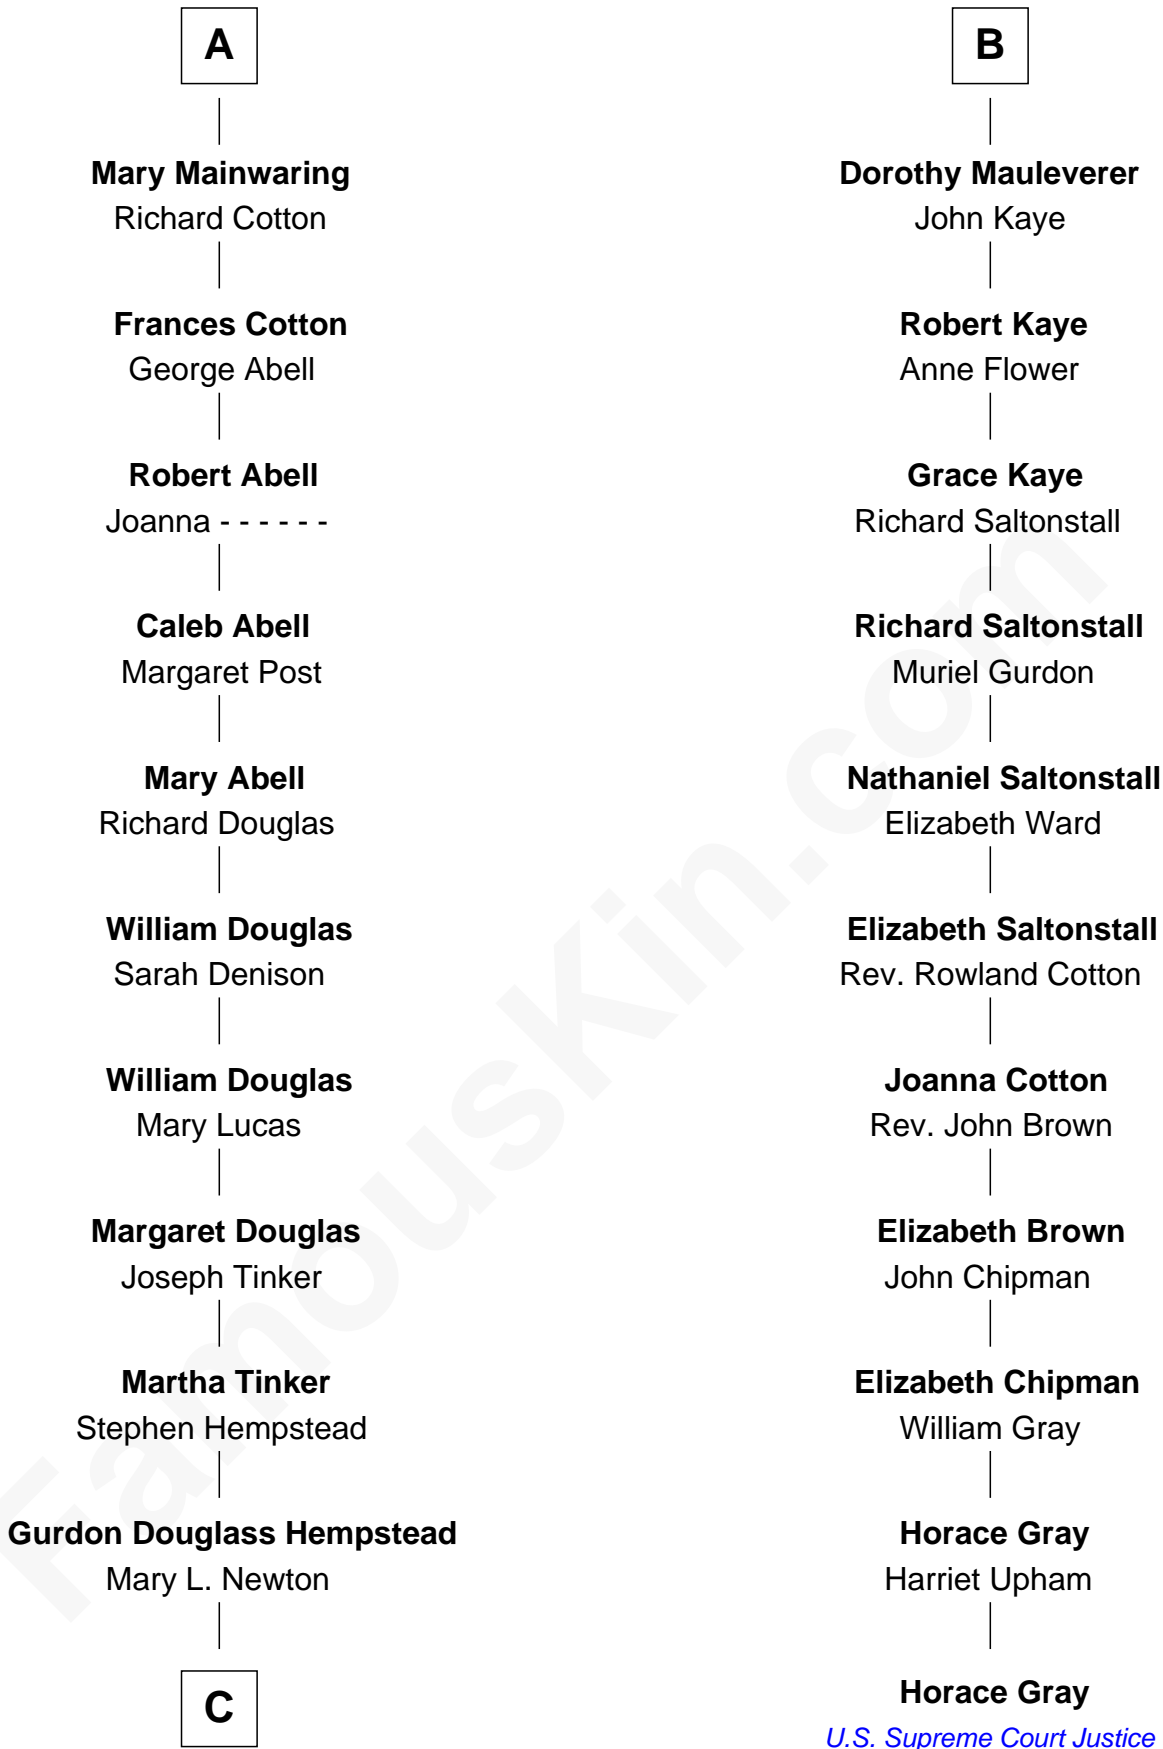

FamousKin.com Relationship Chart of

Richard Gere

Movie Actor

17th cousin 4 times removed of

Horace Gray

U.S. Supreme Court Justice

Sir Thomas de Beauchamp

Katherine de Mortimer

C

—
Julia Anne Hempstead

Elisha Thomas Tiffany

—
Nelson Leroy Tiffany

Evaline Harriet Williams

—
William Stanton Tiffany

Anna Rebecca Stevens

—
Doris Anna Tiffany