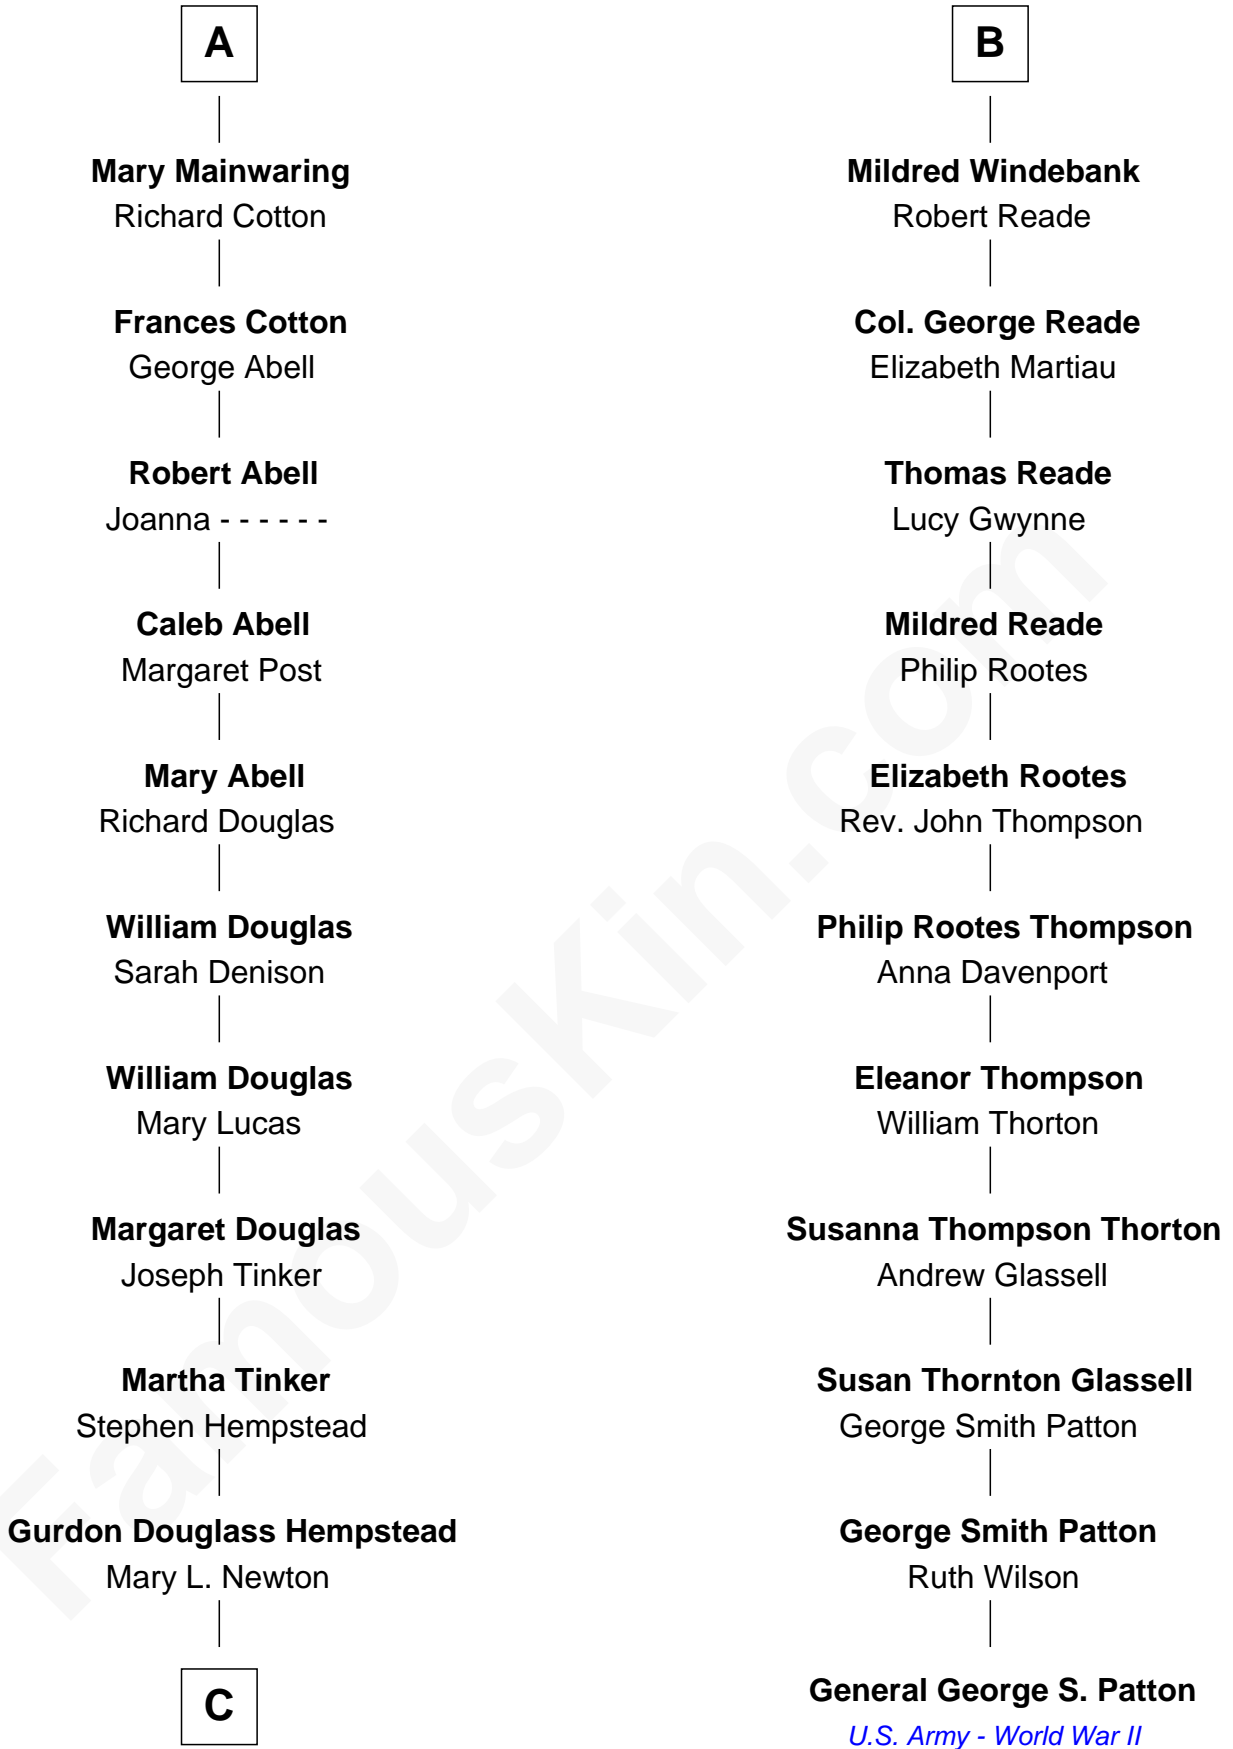

**FamousKin.com**  
**Relationship Chart of**  
**Richard Gere**  
*Movie Actor*

17th cousin 4 times removed of  
**General George S. Patton**  
*U.S. Army - World War II*

**C**

**Julia Anne Hempstead**

Elisha Thomas Tiffany

**Nelson Leroy Tiffany**

Evaline Harriet Williams

**William Stanton Tiffany**

Anna Rebecca Stevens

**Doris Anna Tiffany**

Homer George Gere

**Richard Gere**

*Movie Actor*