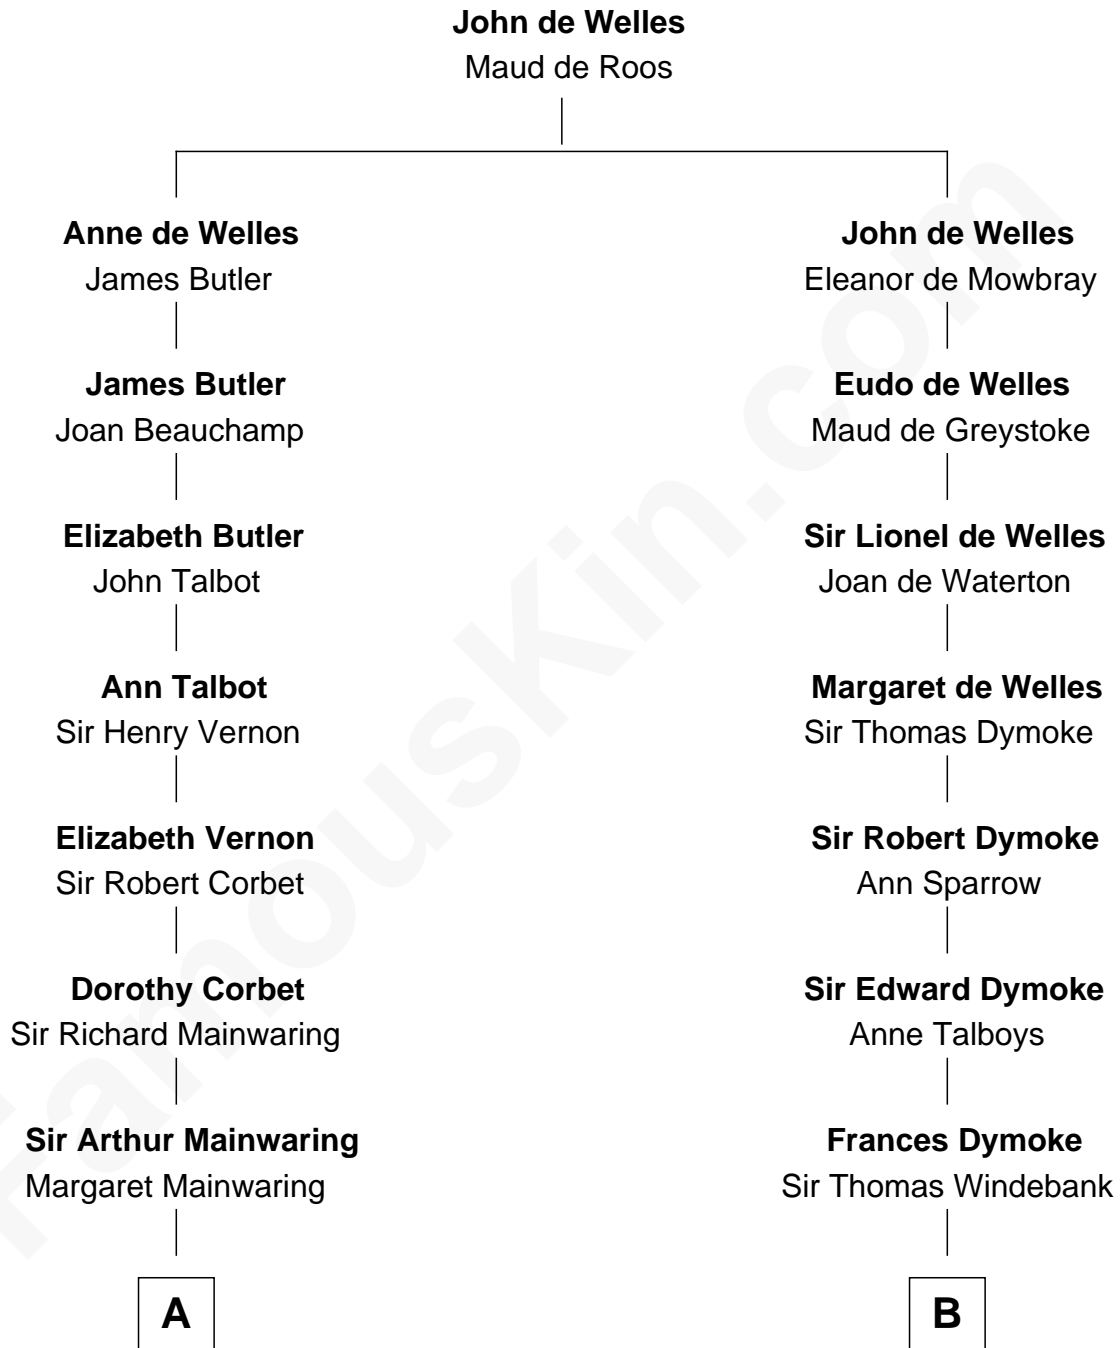

**FamousKin.com**  
**Relationship Chart of**  
**Richard Gere**  
*Movie Actor*

17th cousin 4 times removed of  
**General George S. Patton**  
*U.S. Army - World War II*

**C**

**Julia Anne Hempstead**

Elisha Thomas Tiffany

**Nelson Leroy Tiffany**

Evaline Harriet Williams

**William Stanton Tiffany**

Anna Rebecca Stevens

**Doris Anna Tiffany**

Homer George Gere

**Richard Gere**

*Movie Actor*