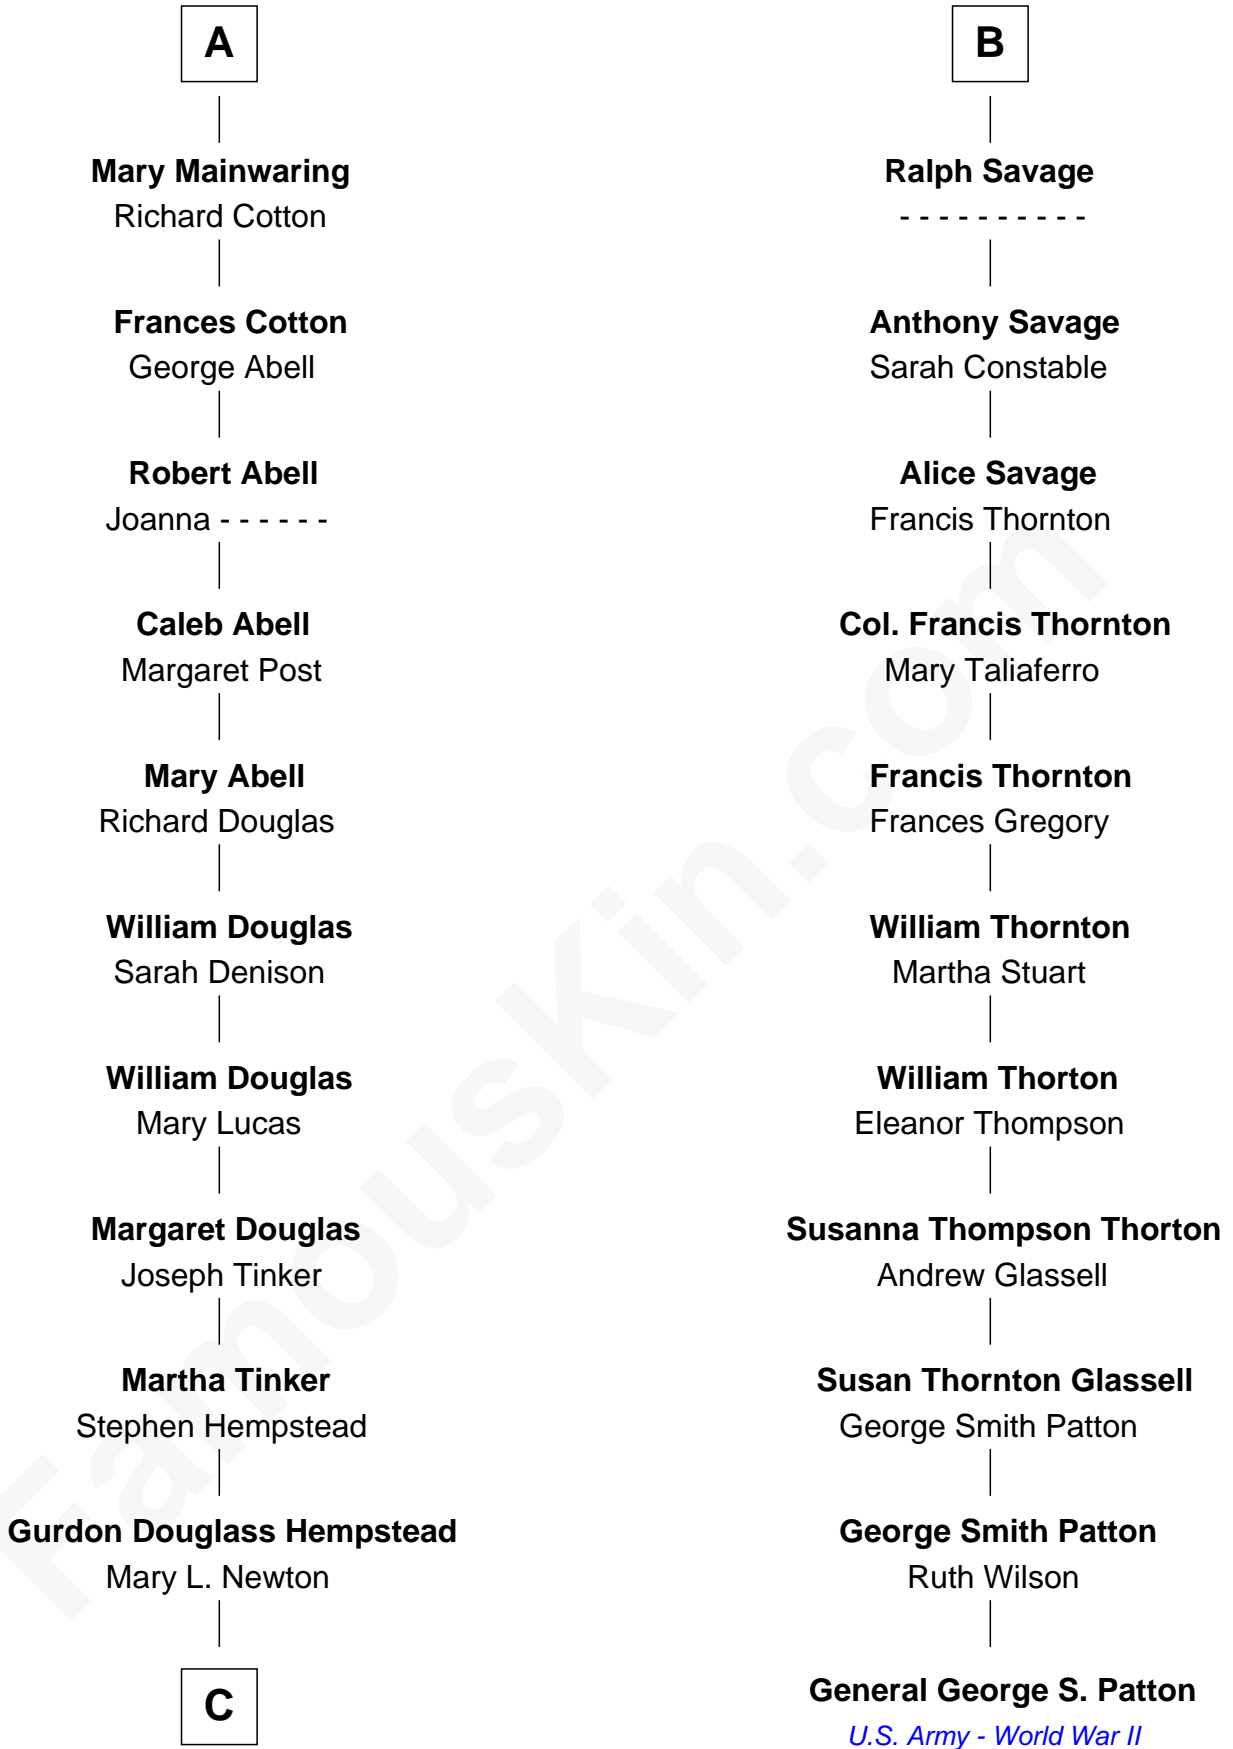

FamousKin.com
Relationship Chart of
Richard Gere
Movie Actor

17th cousin 4 times removed of
General George S. Patton
U.S. Army - World War II

C

Julia Anne Hempstead

Elisha Thomas Tiffany

Nelson Leroy Tiffany

Evaline Harriet Williams

William Stanton Tiffany

Anna Rebecca Stevens

Doris Anna Tiffany

Homer George Gere

Richard Gere

Movie Actor

FamousKin.com