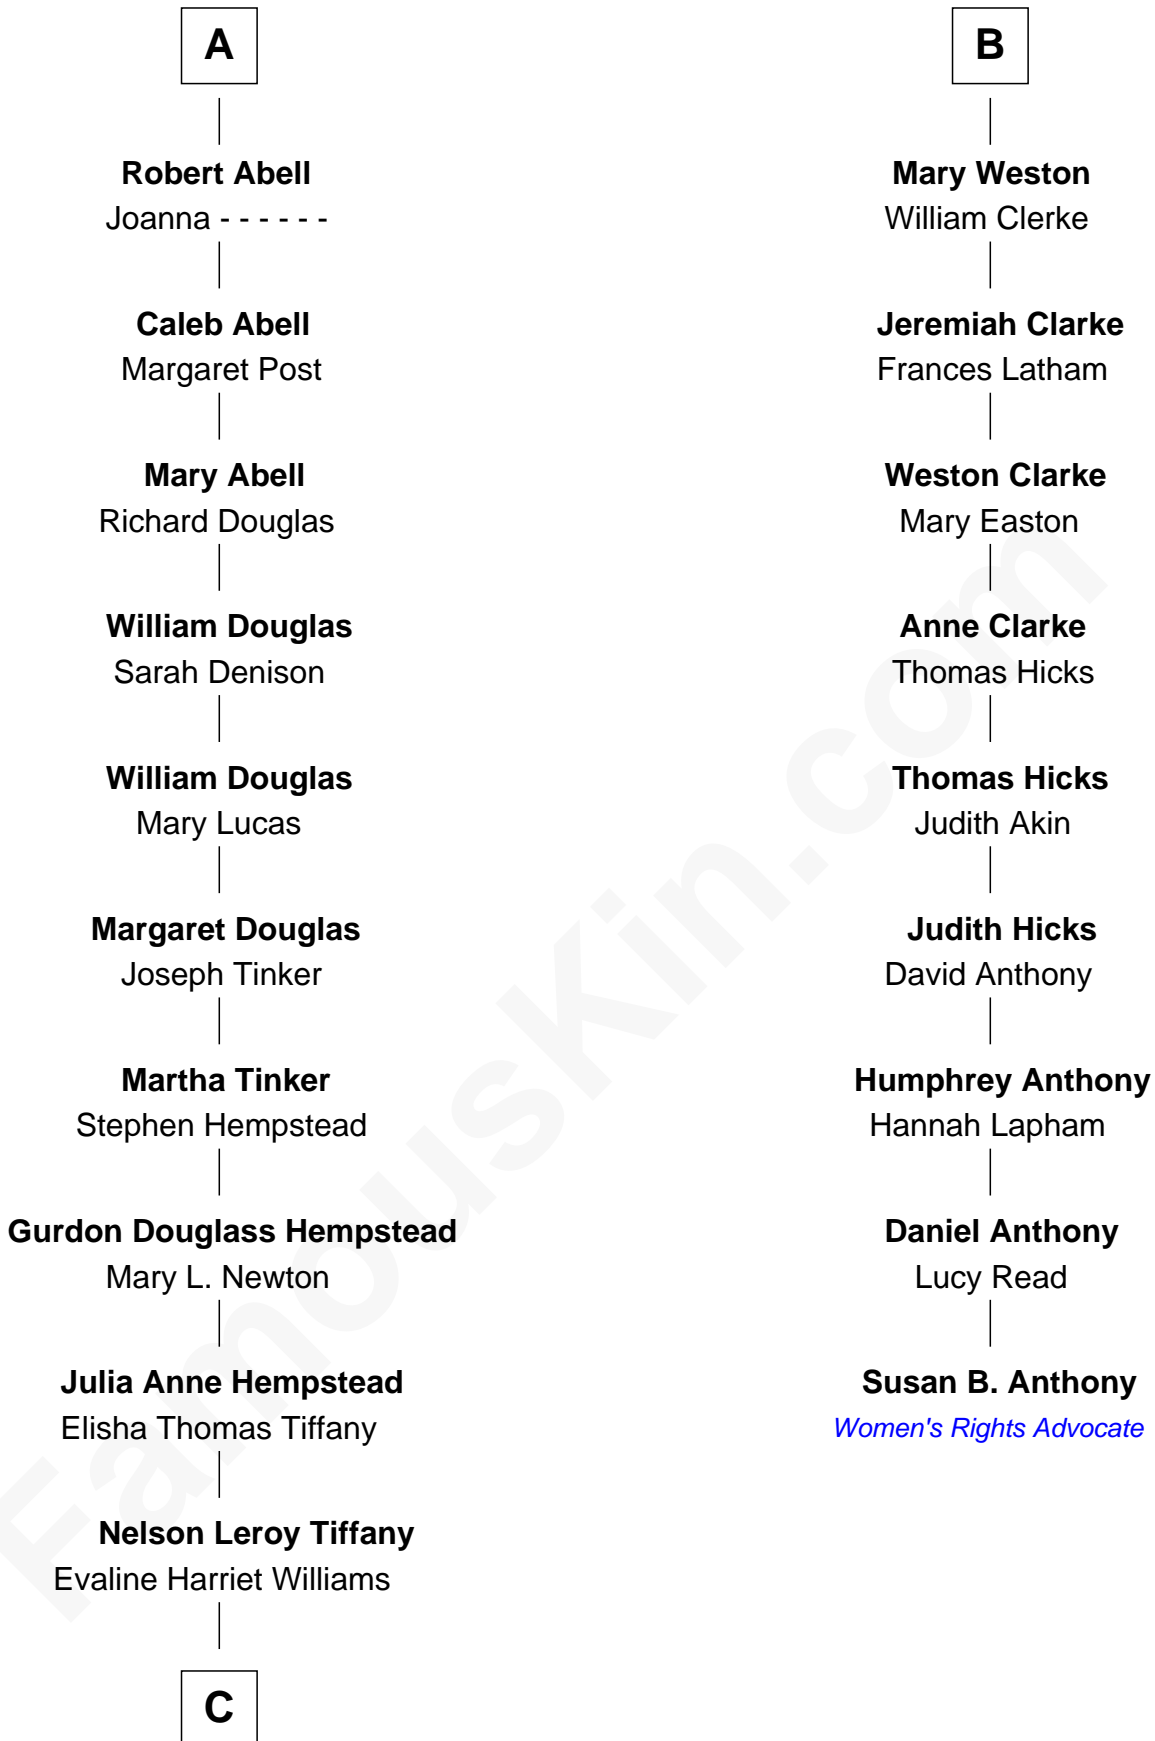

**FamousKin.com**  
**Relationship Chart of**  
**Richard Gere**  
*Movie Actor*

15th cousin 4 times removed of

**Susan B. Anthony**  
*Women's Rights Advocate*

**Sir Walter Blount**  
 Sancha de Ayala

**C**

—  
**William Stanton Tiffany**

Anna Rebecca Stevens

—  
**Doris Anna Tiffany**

Homer George Gere

—  
**Richard Gere**

*Movie Actor*

FamousKin.com