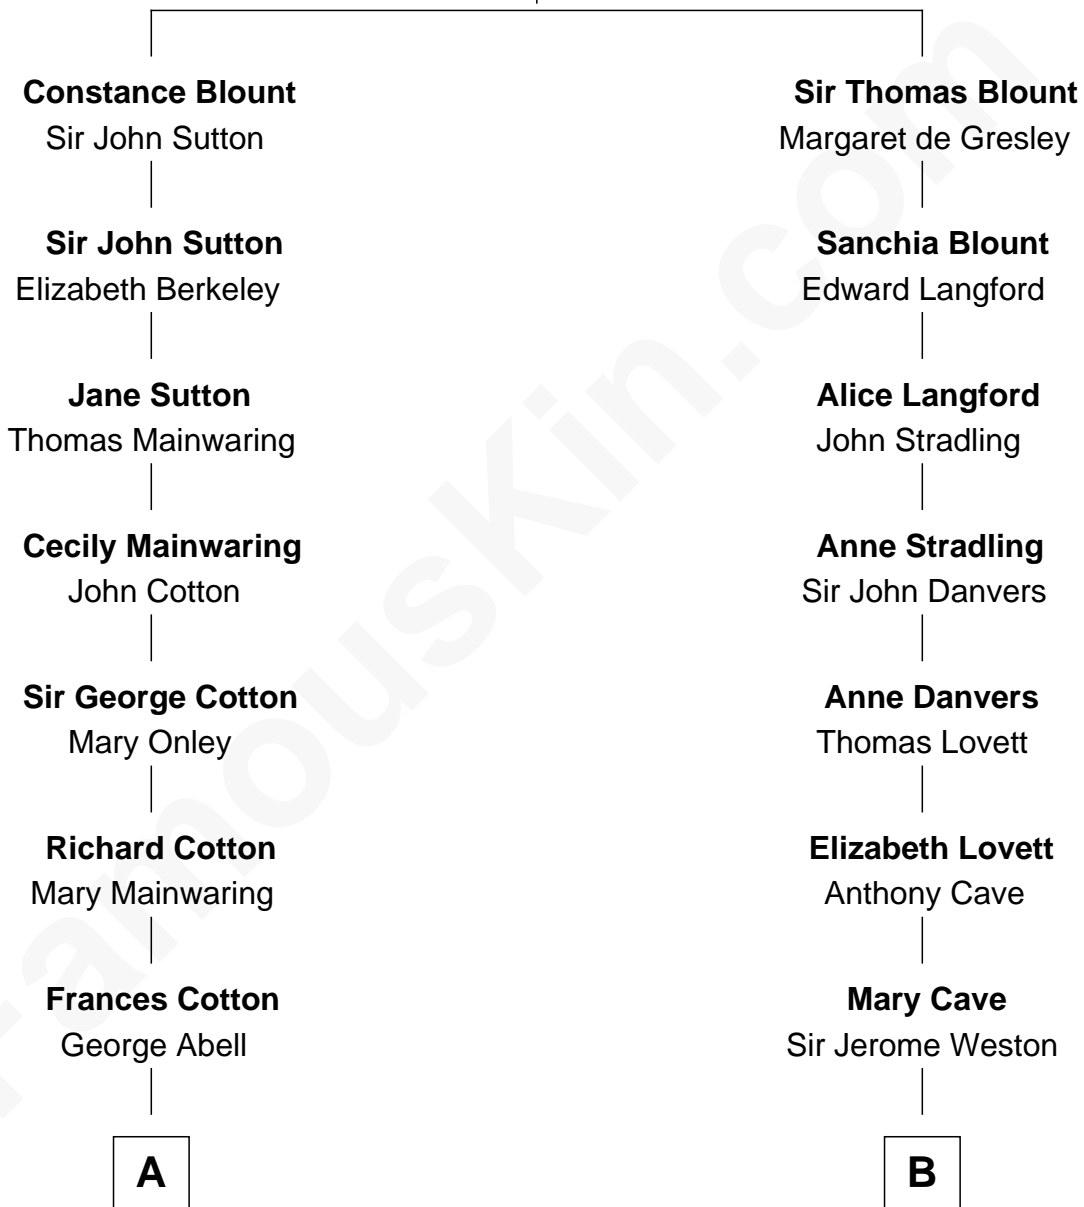

**FamousKin.com**  
**Relationship Chart of**  
**Richard Gere**  
*Movie Actor*

15th cousin 4 times removed of

**Susan B. Anthony**  
*Women's Rights Advocate*

**Sir Walter Blount**  
 Sancha de Ayala

**C**

—  
**William Stanton Tiffany**

Anna Rebecca Stevens

—  
**Doris Anna Tiffany**

Homer George Gere

—  
**Richard Gere**

*Movie Actor*

FamousKin.com