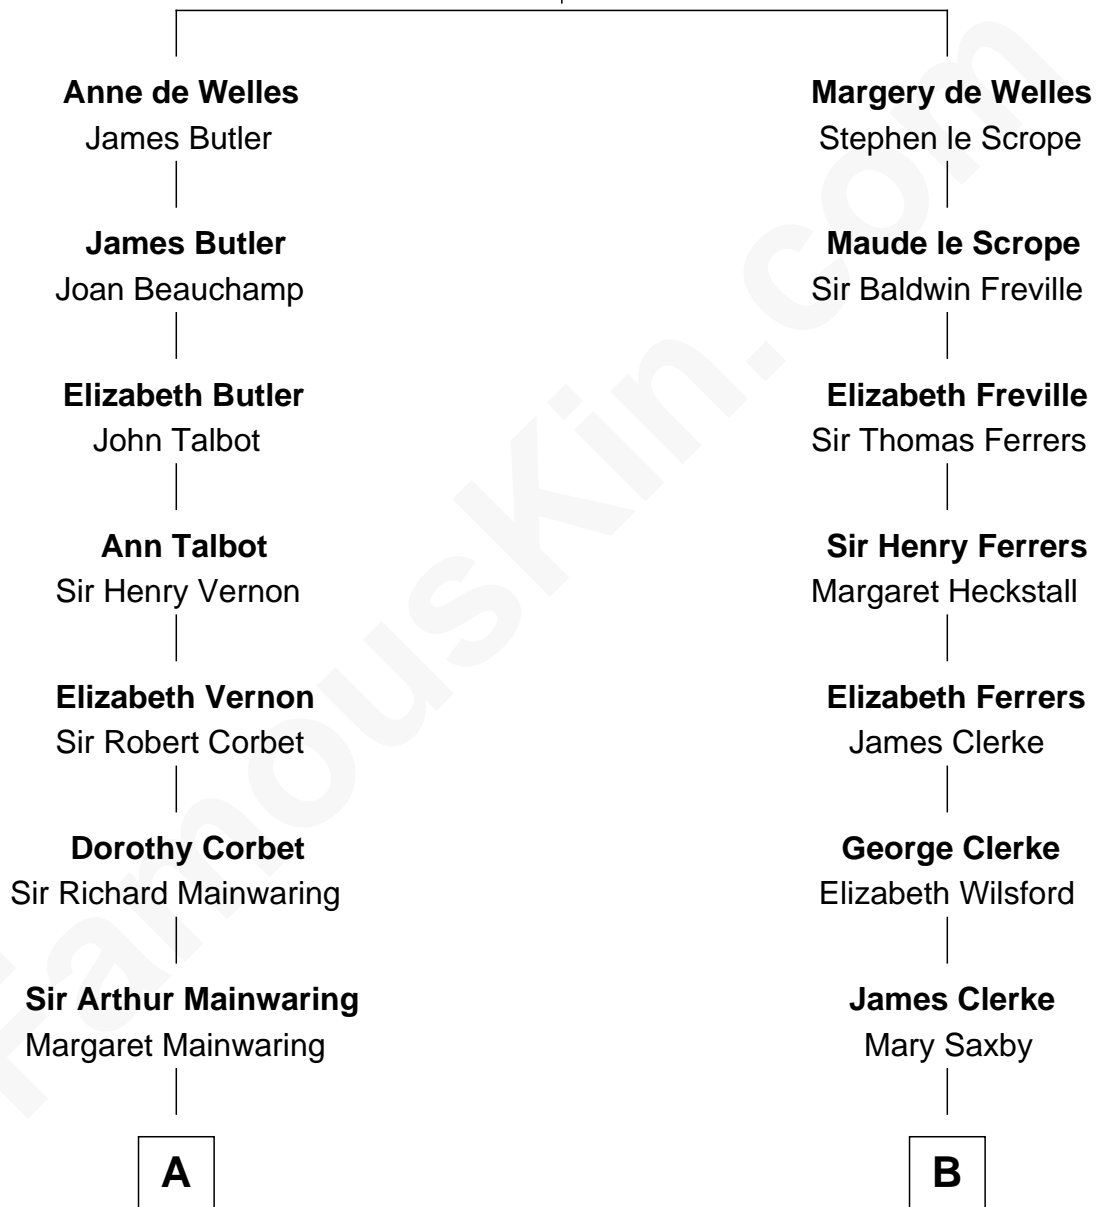

**FamousKin.com**  
**Relationship Chart of**  
**Richard Gere**  
*Movie Actor*

15th cousin 6 times removed of

**Susan B. Anthony**  
*Women's Rights Advocate*

**John de Welles**  
Maud de Roos

**C**

—  
**Julia Anne Hempstead**

Elisha Thomas Tiffany

—  
**Nelson Leroy Tiffany**

Evaline Harriet Williams

—  
**William Stanton Tiffany**

Anna Rebecca Stevens

—  
**Doris Anna Tiffany**

Homer George Gere

—  
**Richard Gere**