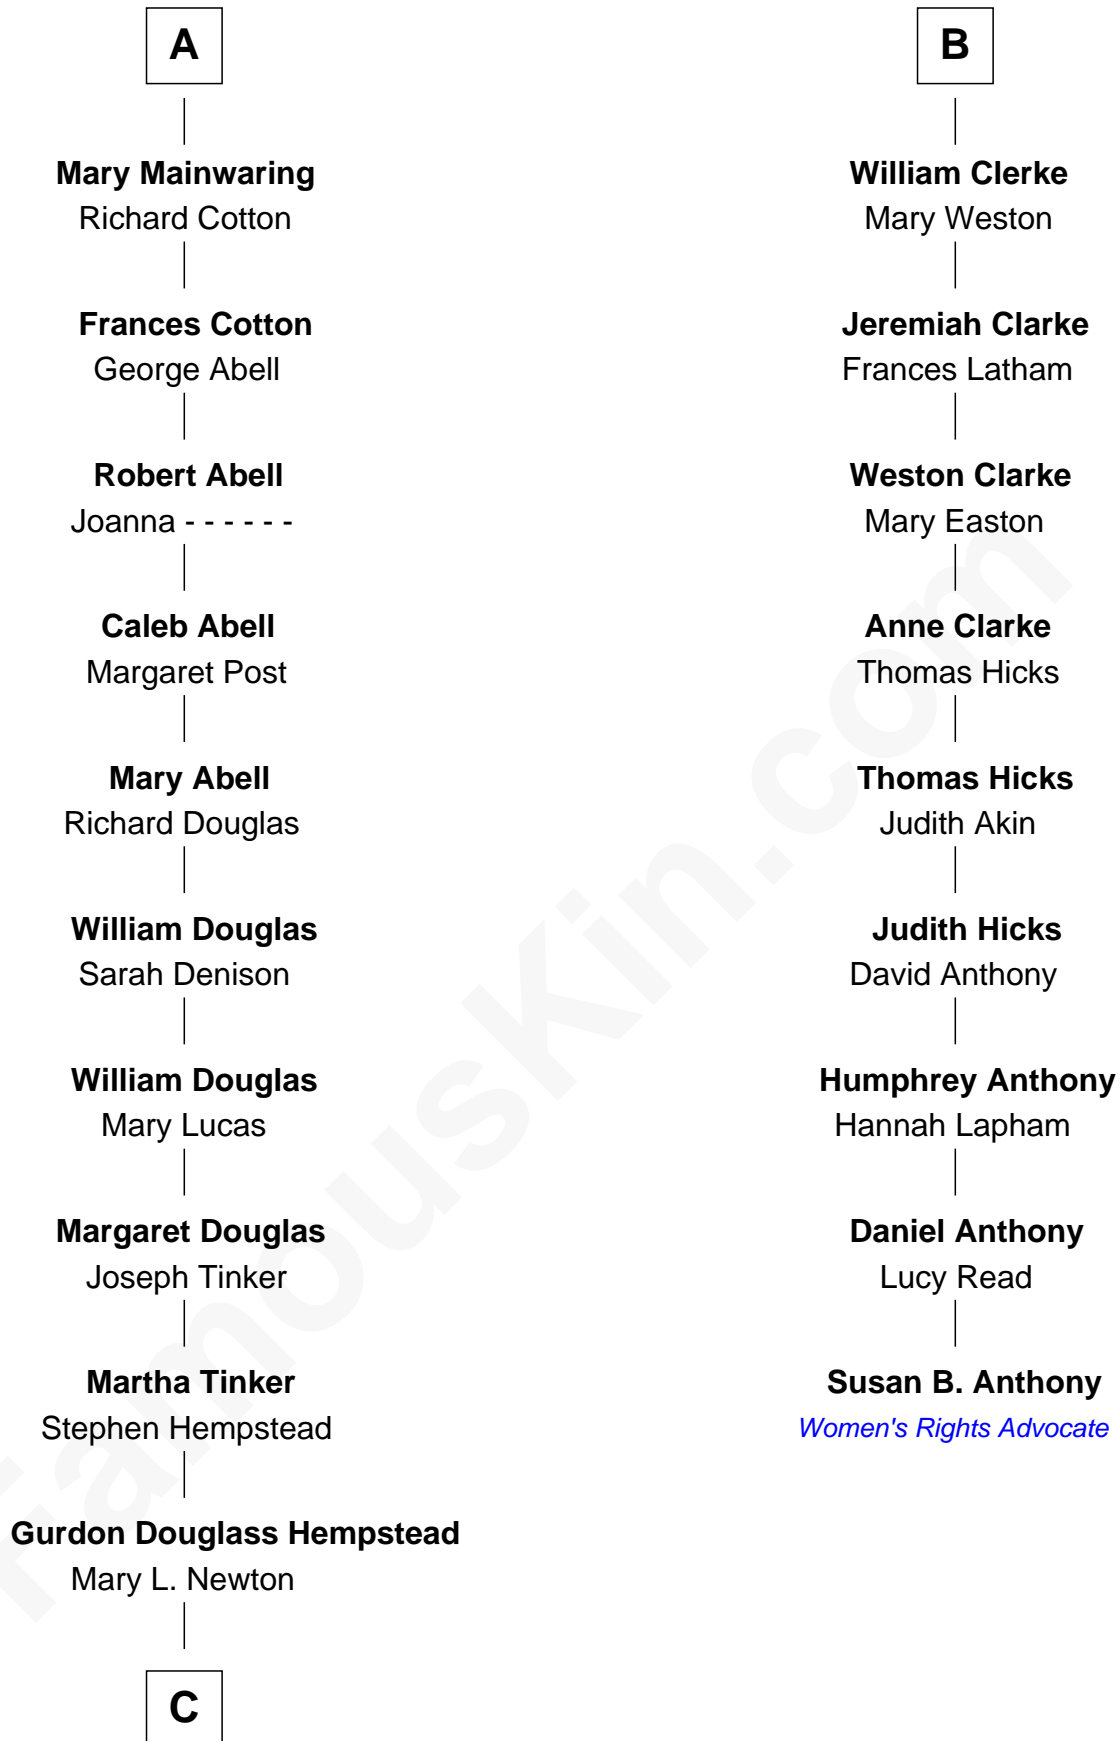

**FamousKin.com**  
**Relationship Chart of**  
**Richard Gere**  
*Movie Actor*

15th cousin 6 times removed of

**Susan B. Anthony**  
*Women's Rights Advocate*

**John de Welles**  
Maud de Roos

**C**

—  
**Julia Anne Hempstead**

Elisha Thomas Tiffany

—  
**Nelson Leroy Tiffany**

Evaline Harriet Williams

—  
**William Stanton Tiffany**

Anna Rebecca Stevens

—  
**Doris Anna Tiffany**

Homer George Gere

—  
**Richard Gere**