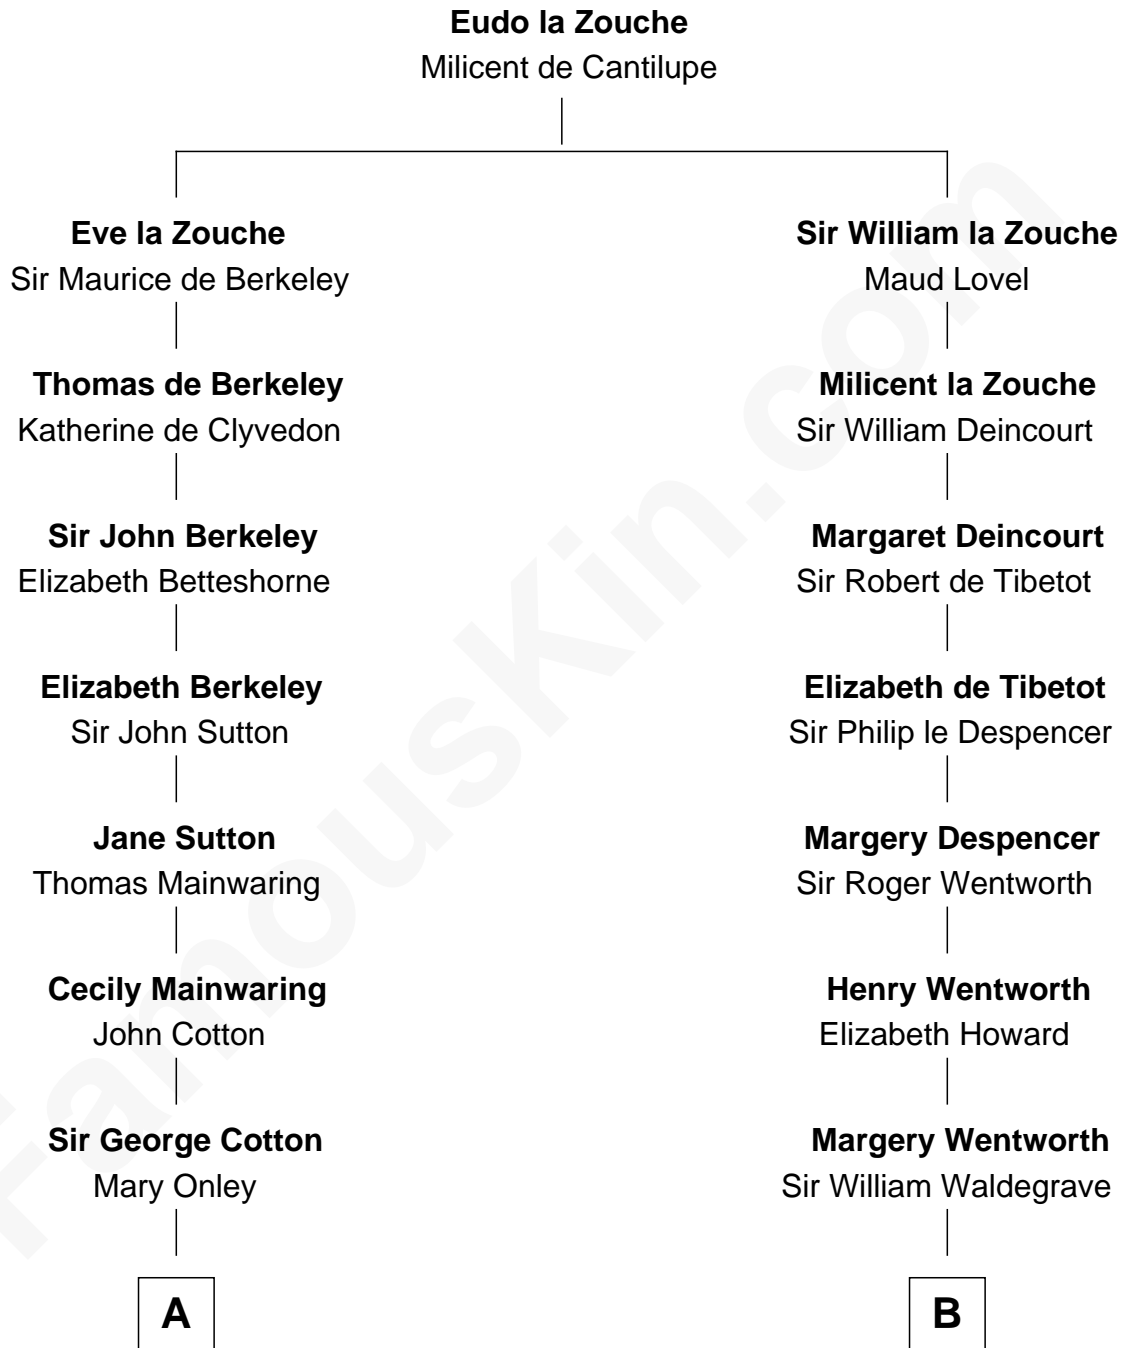

FamousKin.com
Relationship Chart of
Richard Gere
Movie Actor

12th cousin 9 times removed of

Rev. George Burroughs
Executed for Witchcraft, Salem 1692

C

Julia Anne Hempstead

Elisha Thomas Tiffany

Nelson Leroy Tiffany

Evaline Harriet Williams

William Stanton Tiffany

Anna Rebecca Stevens

Doris Anna Tiffany

Homer George Gere

Richard Gere

Movie Actor