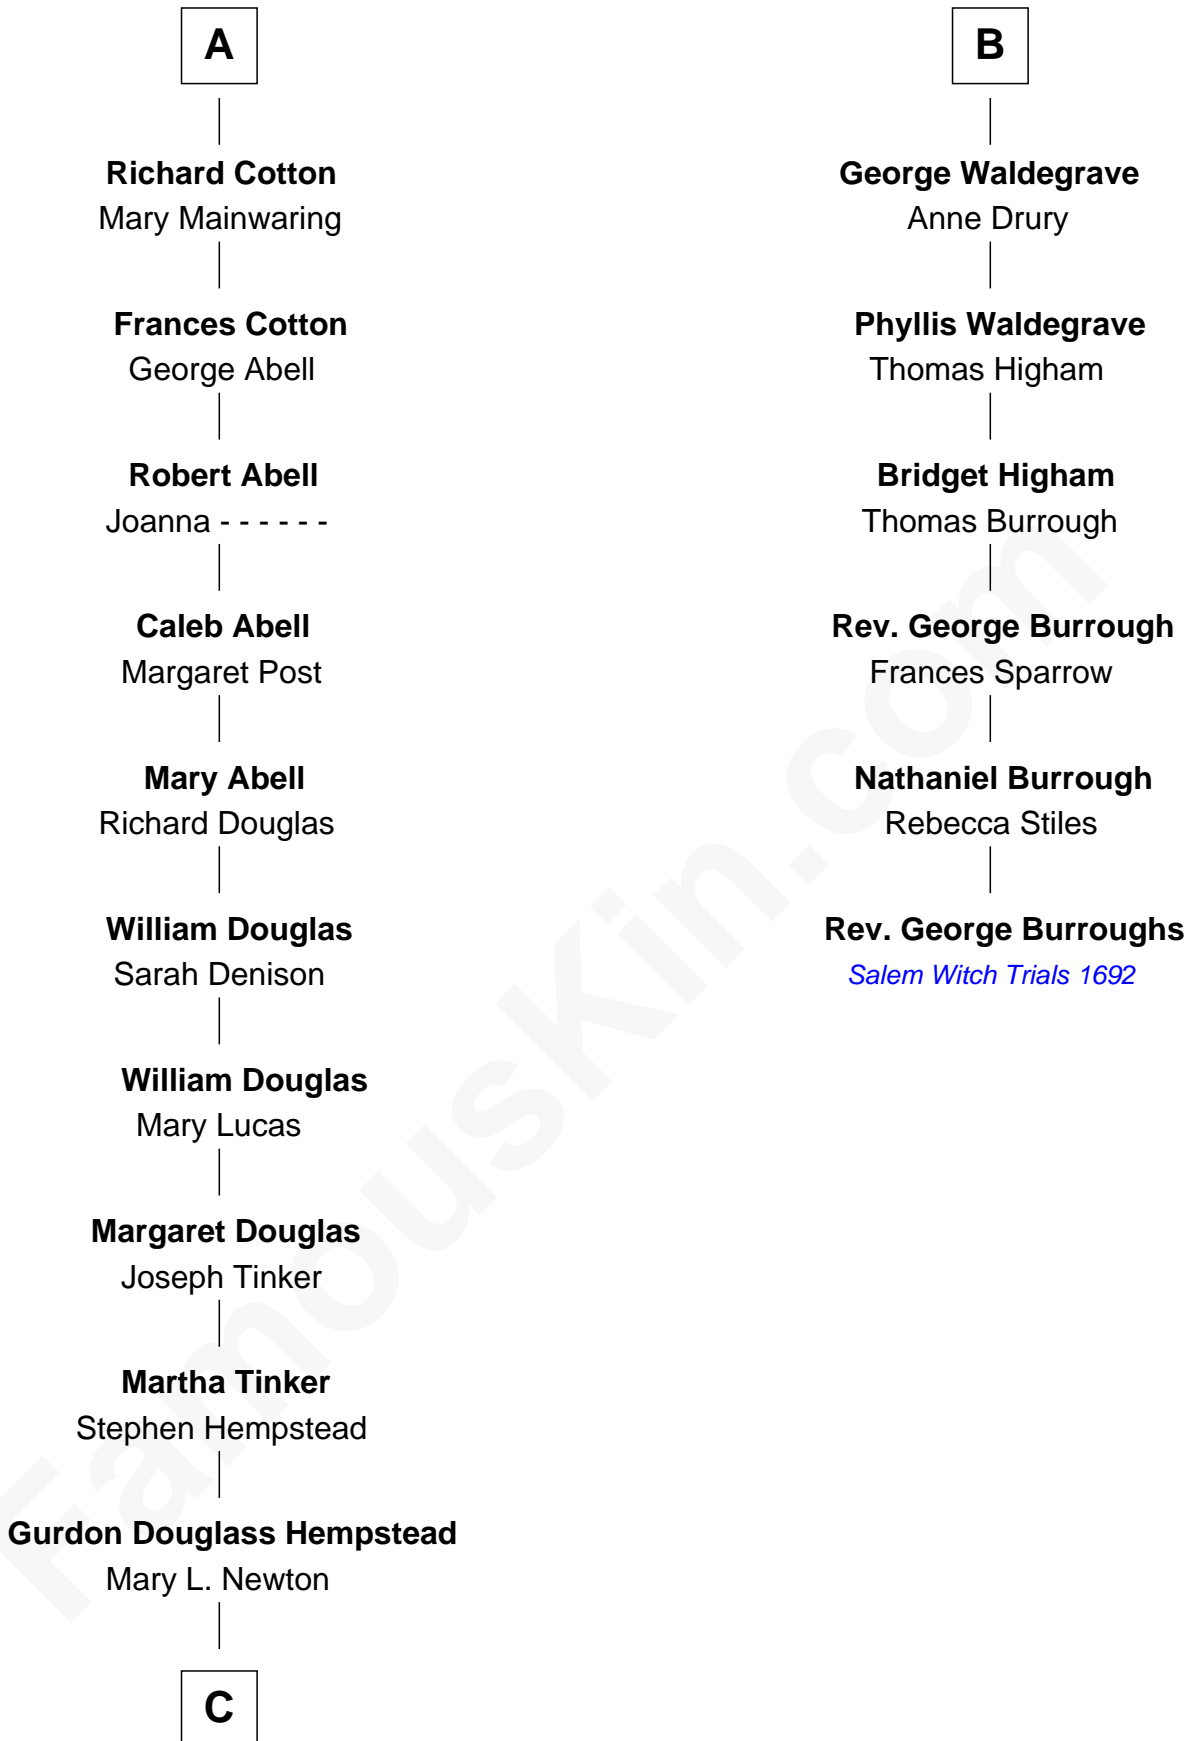

FamousKin.com
Relationship Chart of
Richard Gere
Movie Actor

12th cousin 9 times removed of

Rev. George Burroughs
Executed for Witchcraft, Salem 1692

C

Julia Anne Hempstead

Elisha Thomas Tiffany

Nelson Leroy Tiffany

Evaline Harriet Williams

William Stanton Tiffany

Anna Rebecca Stevens

Doris Anna Tiffany

Homer George Gere

Richard Gere

Movie Actor