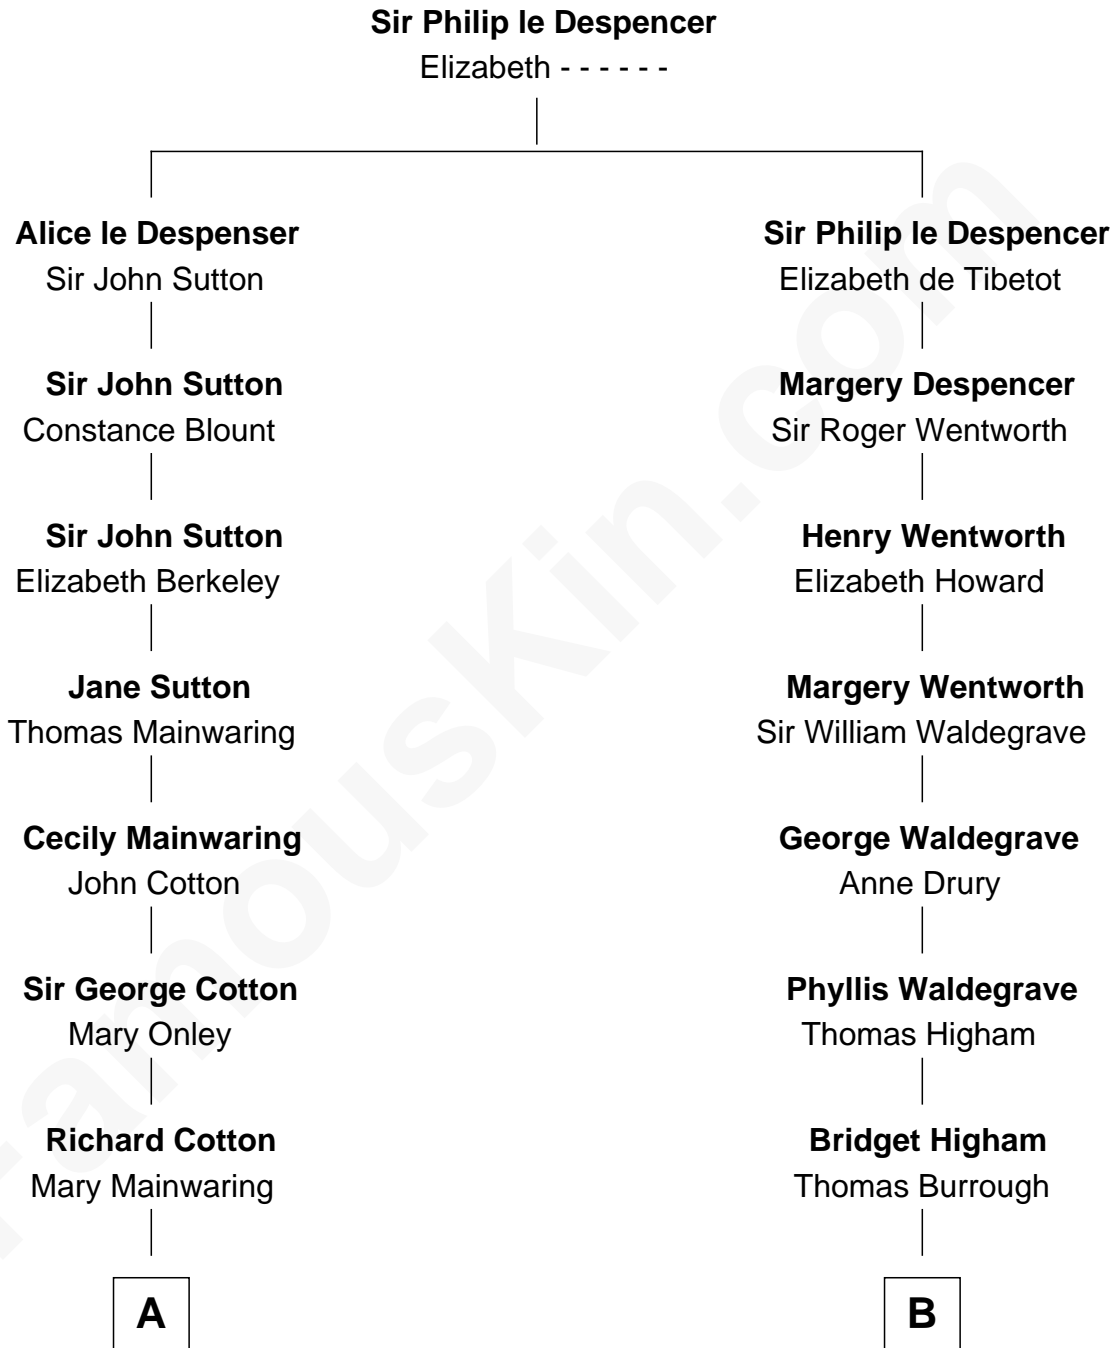

FamousKin.com
Relationship Chart of
Richard Gere
Movie Actor

9th cousin 11 times removed of

Rev. George Burroughs
Executed for Witchcraft, Salem 1692

C

—
Nelson Leroy Tiffany
Evaline Harriet Williams

—
William Stanton Tiffany
Anna Rebecca Stevens

—
Doris Anna Tiffany
Homer George Gere

—
Richard Gere
Movie Actor

FamousKin.com