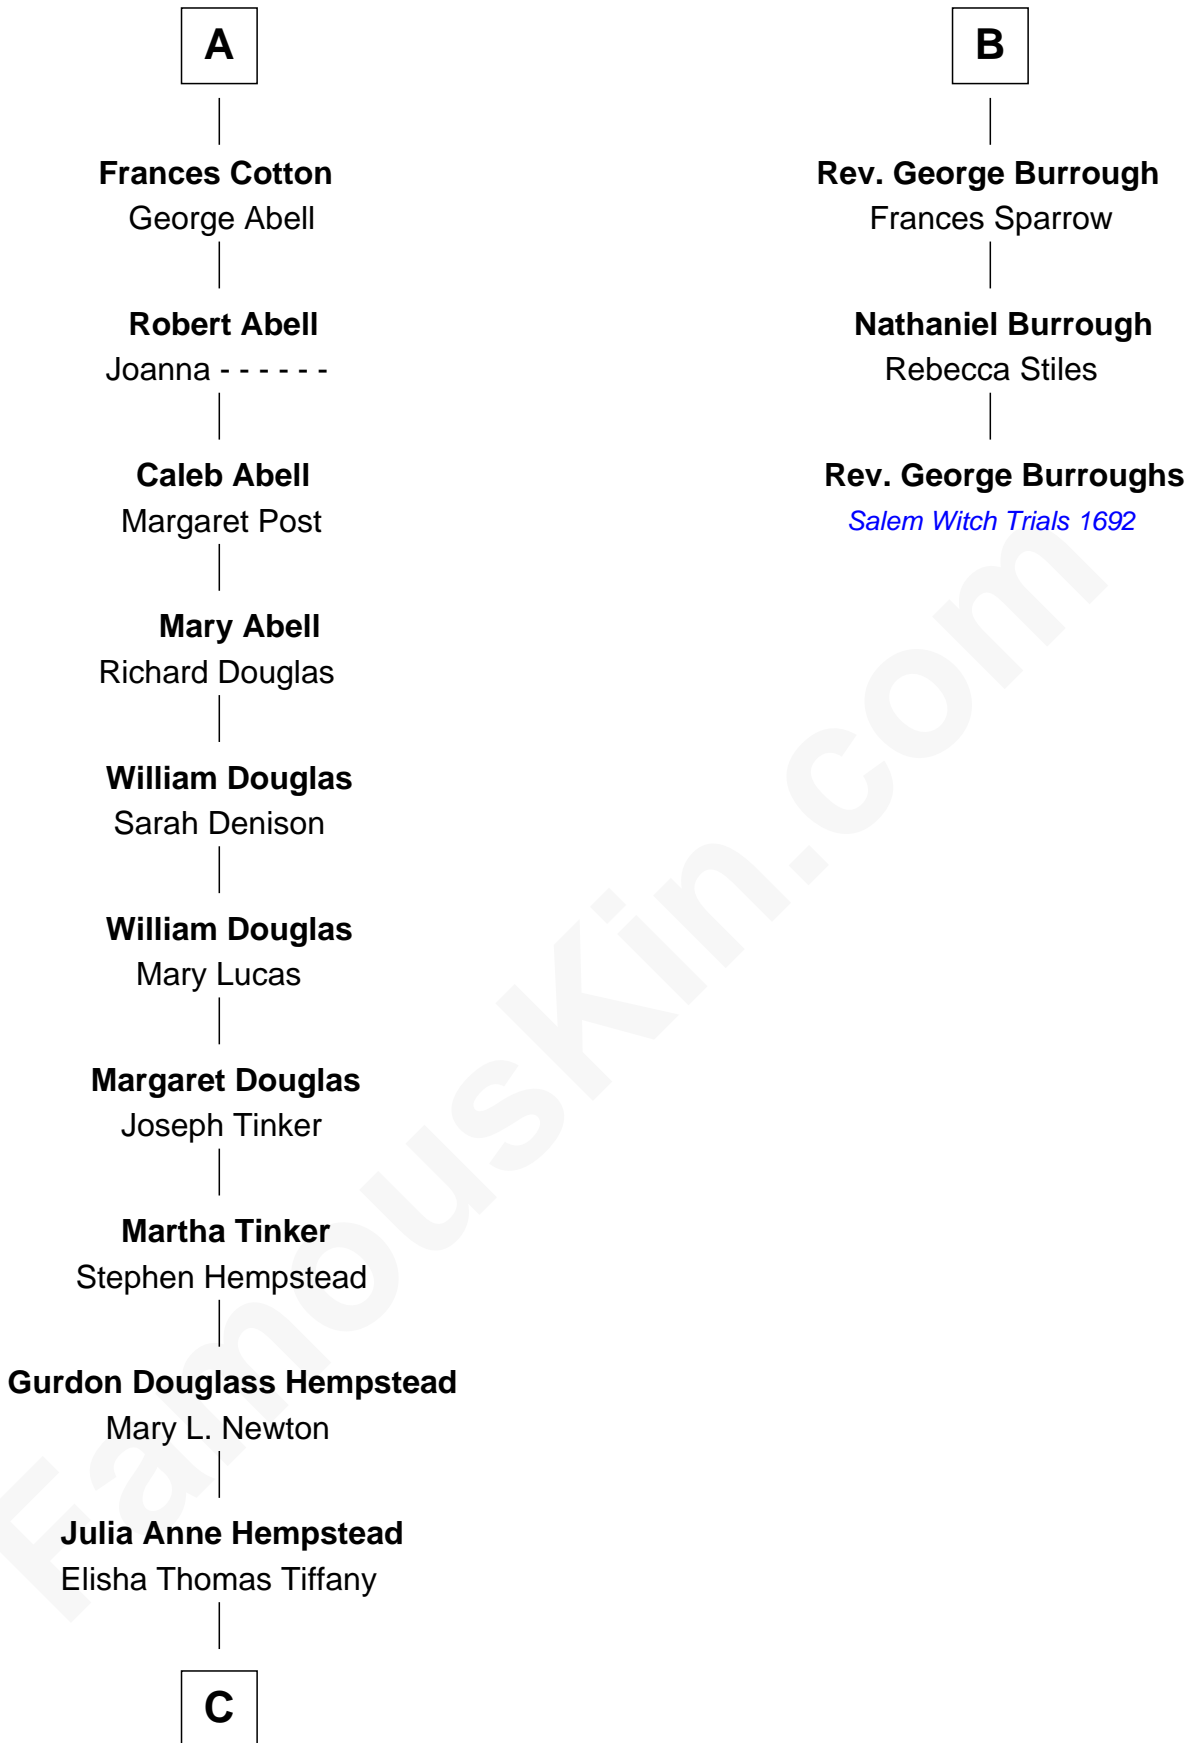

FamousKin.com
Relationship Chart of
Richard Gere
Movie Actor

9th cousin 11 times removed of

Rev. George Burroughs
Executed for Witchcraft, Salem 1692

C

—
Nelson Leroy Tiffany
Evaline Harriet Williams

—
William Stanton Tiffany
Anna Rebecca Stevens