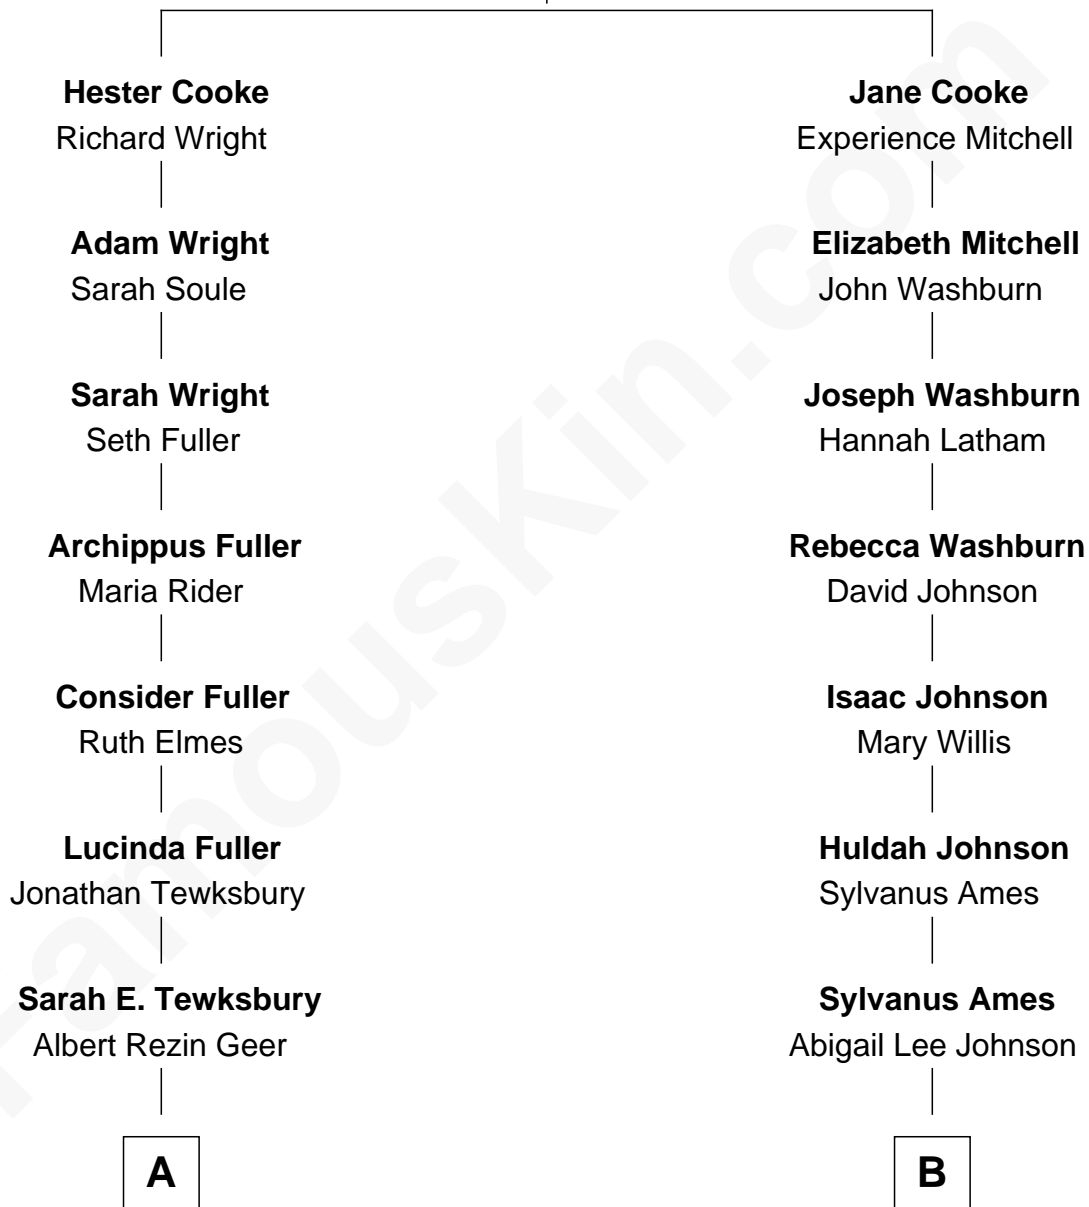

FamousKin.com Relationship Chart of

Richard Gere

Movie Actor

9th cousin 1 time removed of

Ben Ames Williams

Novelist and Short Story Author

Francis Cooke
Hester le Mahieu

A

George Lane Gere

Mary Alworth

Albert William Gere

Hazel Marjorie Snover

Homer George Gere

Doris Anna Tiffany

Richard Gere

Movie Actor