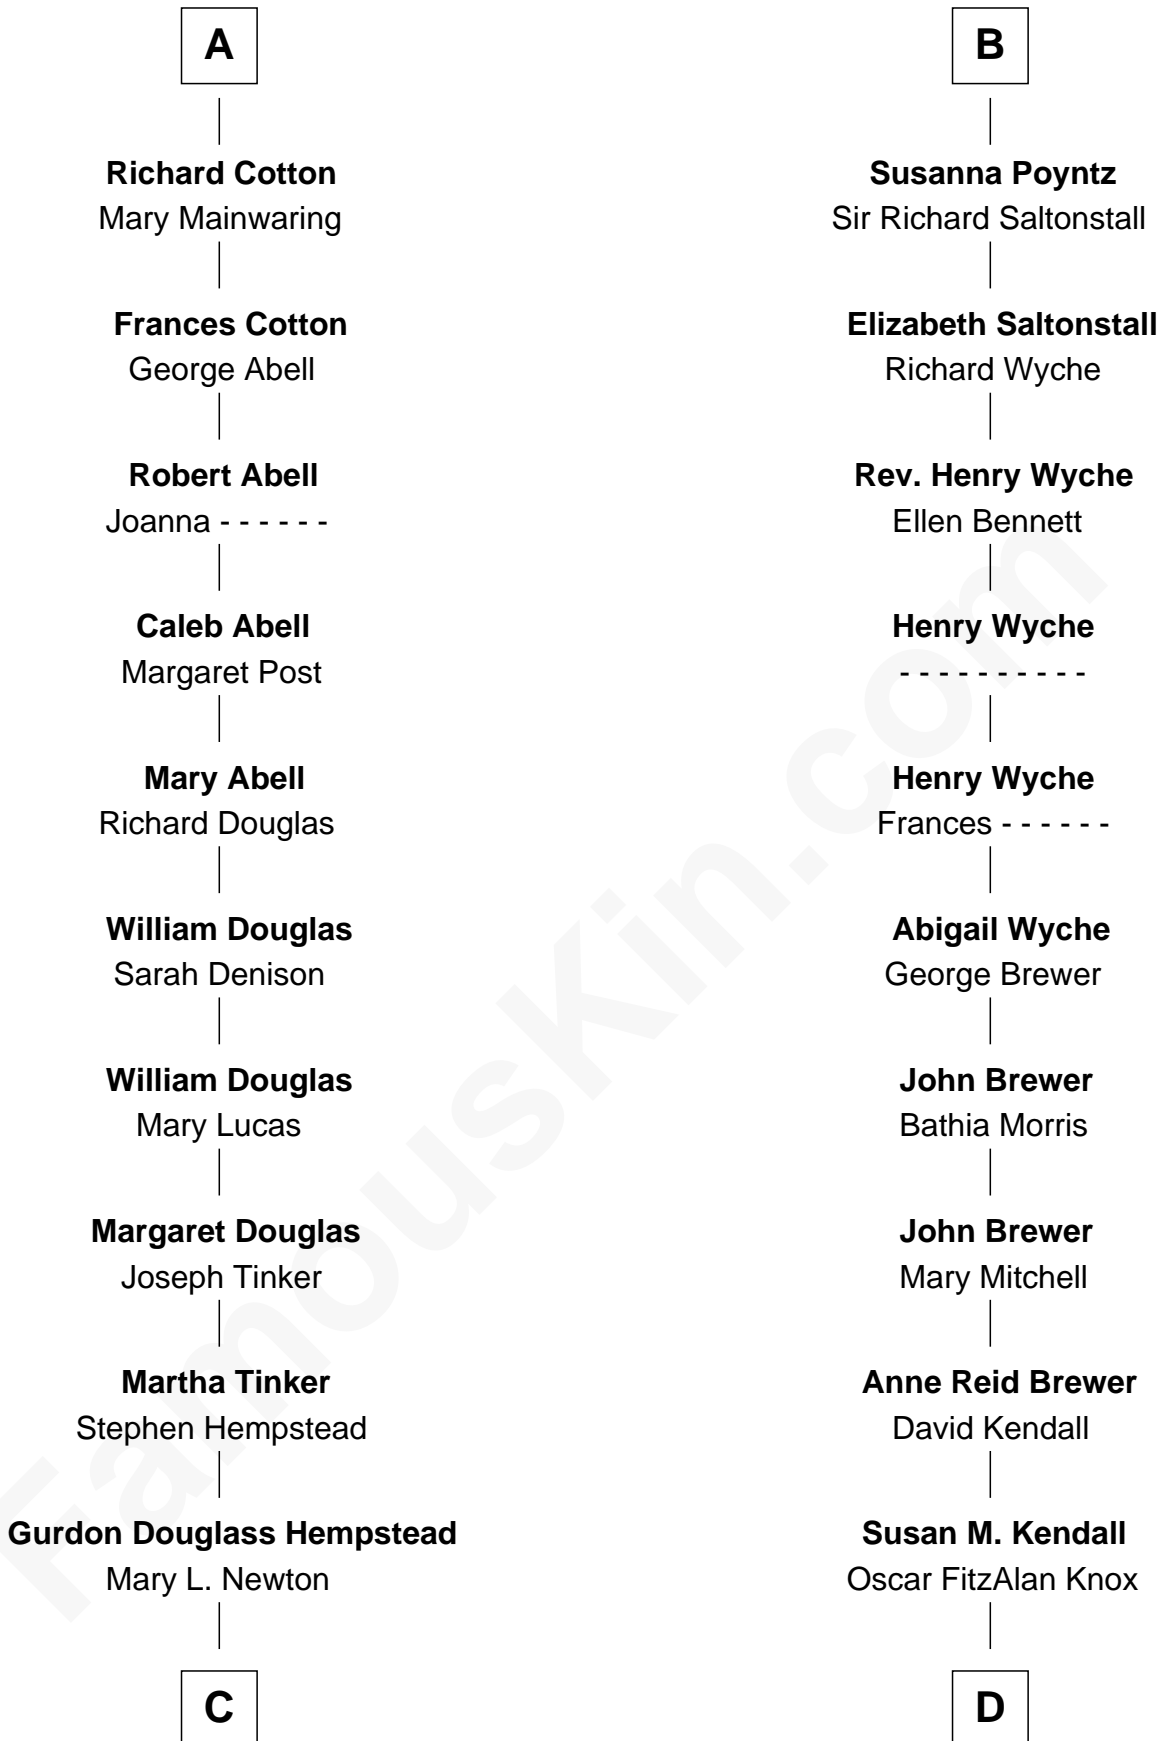

# FamousKin.com Relationship Chart of

**Richard Gere**

*Movie Actor*

20th cousin 1 time removed of

**Truman Capote**

*Author of In Cold Blood*

**Eudo la Zouche**  
Milicent de Cantilupe

**Eve la Zouche**  
Sir Maurice de Berkeley

**Thomas de Berkeley**  
Katherine de Clyvedon

**Sir John Berkeley**  
Elizabeth Betteshorne

**Elizabeth Berkeley**  
Sir John Sutton

**Jane Sutton**  
Thomas Mainwaring

**Cecily Mainwaring**  
John Cotton

**Sir George Cotton**  
Mary Onley

**A**

**Elizabeth la Zouche**  
Sir Nicholas Poyntz

**Nicholas Poyntz**  
-----

**Pontius Poyntz**  
Eleanor Baldwin

**Sir John Poyntz**  
-----

**John Poyntz**  
Maud Perth

**William Poyntz**  
Elizabeth Shaw

**Thomas Poyntz**  
Ann Calva

**B**

**C**

**Julia Anne Hempstead**

Elisha Thomas Tiffany

**Nelson Leroy Tiffany**

Evaline Harriet Williams