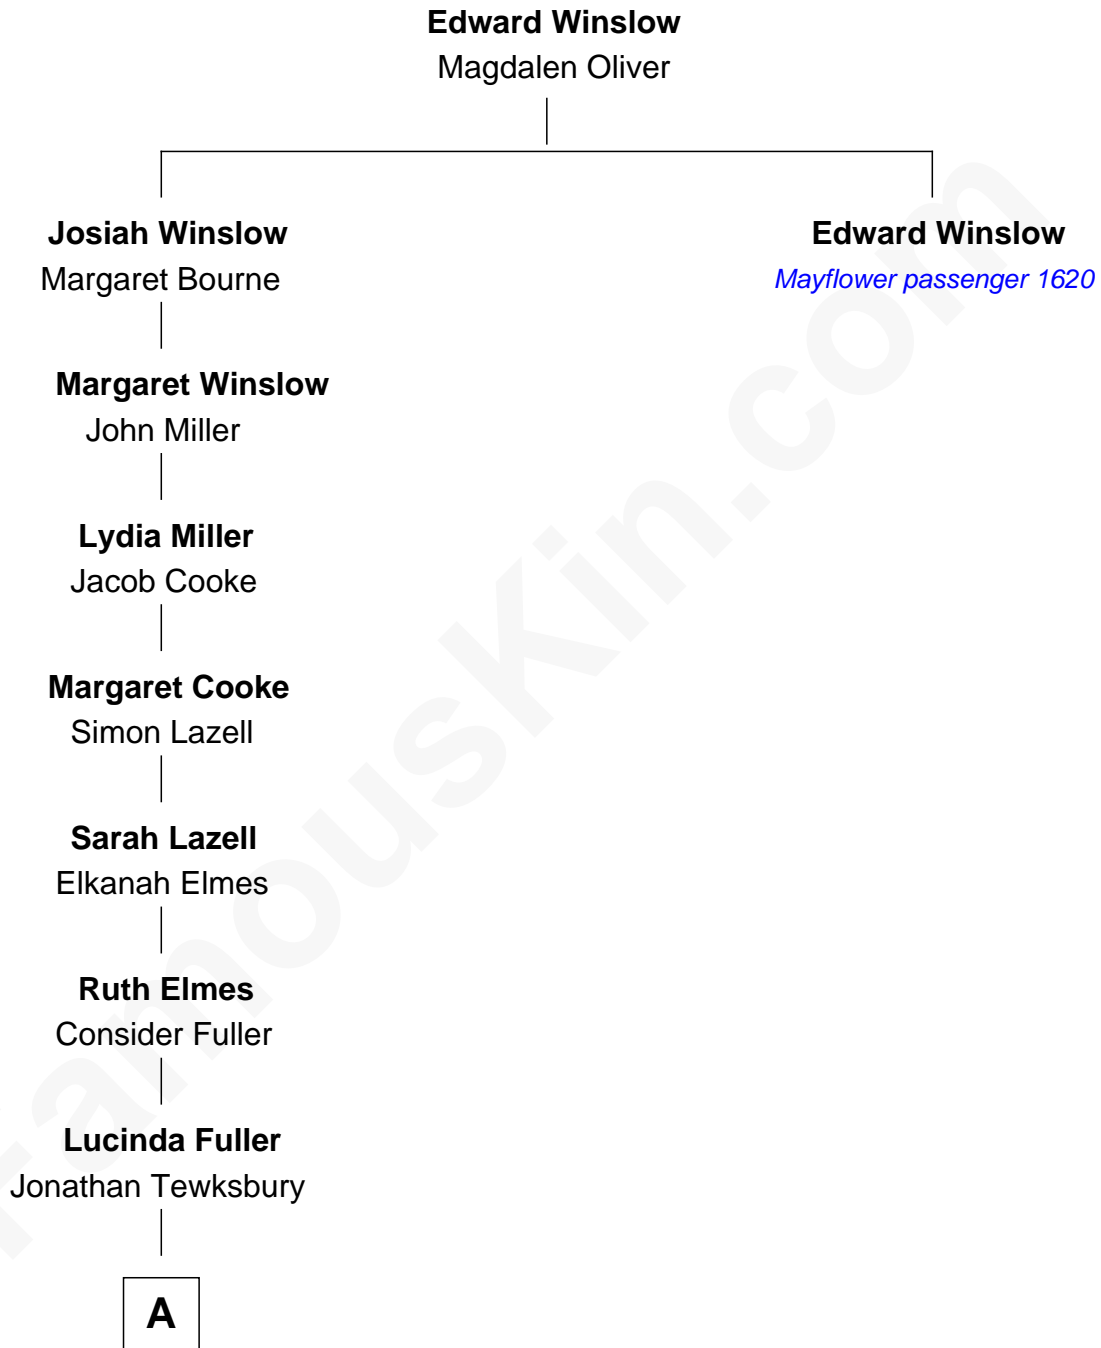

FamousKin.com Relationship Chart of

Richard Gere

Movie Actor

9th great-grandnephew of

Edward Winslow

(1595 - 1655) Mayflower passenger 1620

MAYFLOWER

A

—
Sarah E. Tewksbury

Albert Rezin Geer

—
George Lane Gere

Mary Alworth

—
Albert William Gere

Hazel Marjorie Snover

—
Homer George Gere

Doris Anna Tiffany