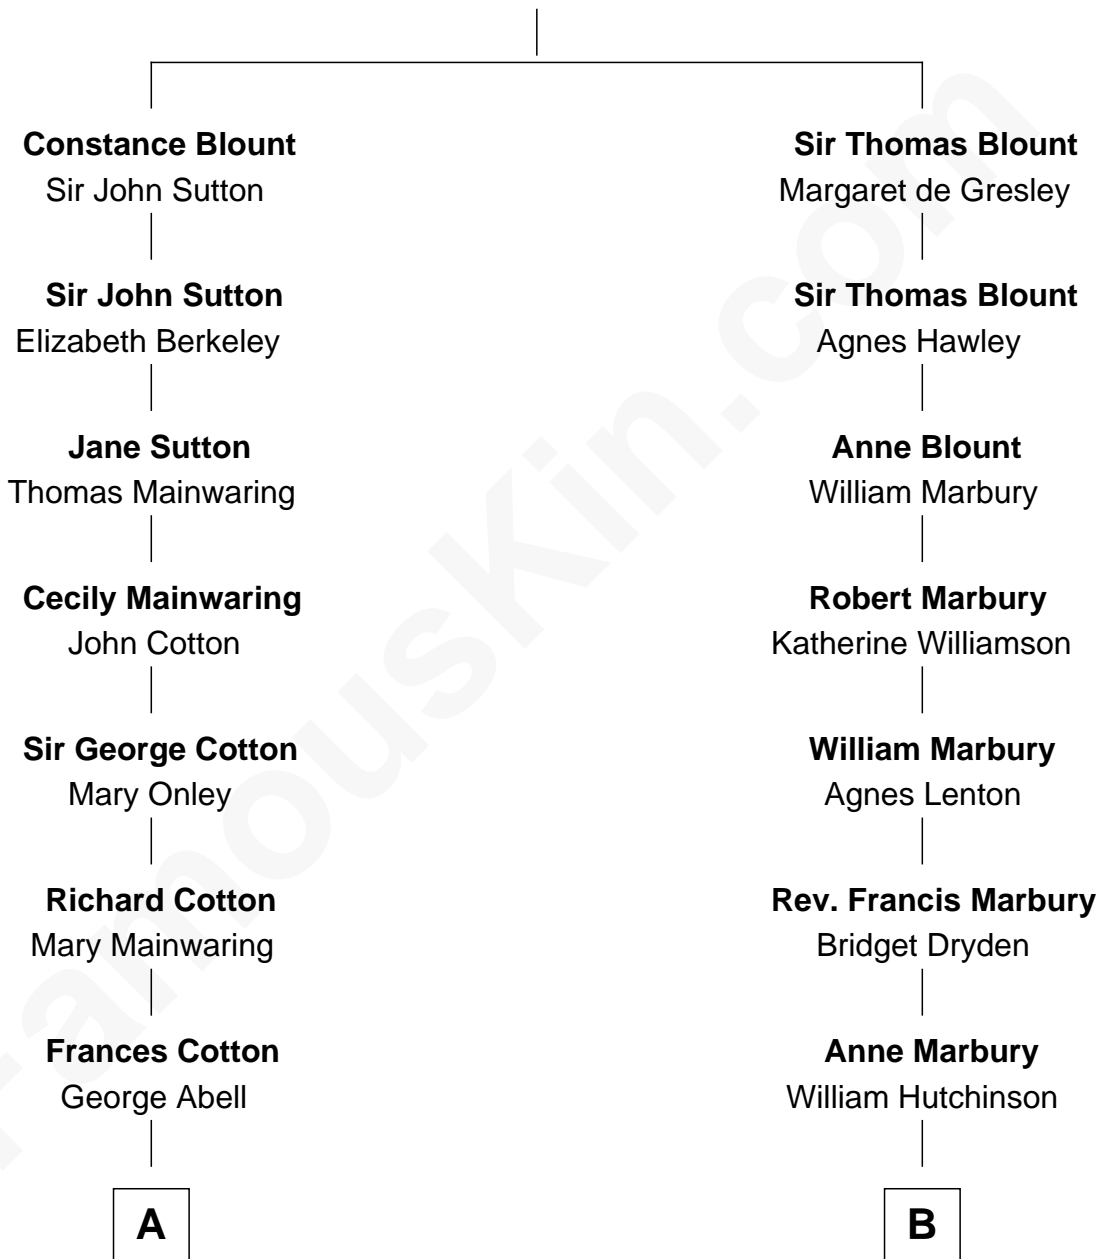

# FamousKin.com Relationship Chart of

**Richard Gere**

*Movie Actor*

17th cousin 2 times removed of

**Mitt Romney**

*70th Governor of Massachusetts*

**Sir Walter Blount**

Sancha de Ayala

**C**

—  
**William Stanton Tiffany**  
Anna Rebecca Stevens

—  
**Doris Anna Tiffany**  
Homer George Gere

—  
**Richard Gere**  
*Movie Actor*

FamousKin.com