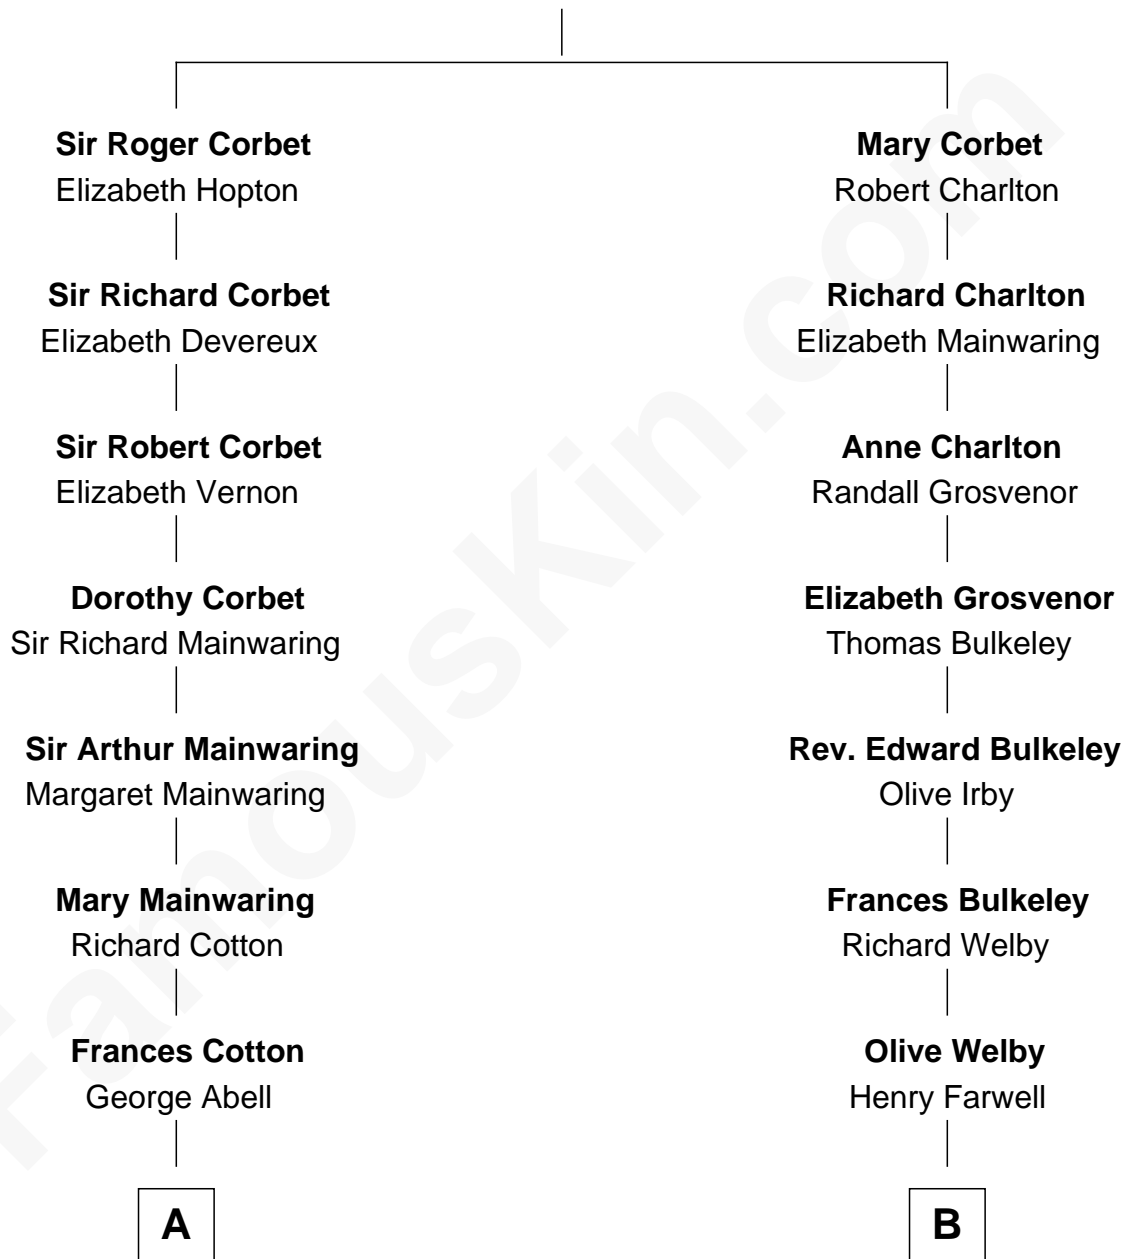

FamousKin.com Relationship Chart of

Richard Gere

Movie Actor

16th cousin 3 times removed of

Mitt Romney

70th Governor of Massachusetts

Sir Robert Corbet

Margaret - - - - -

C

—
William Stanton Tiffany
Anna Rebecca Stevens

—
Doris Anna Tiffany
Homer George Gere

—
Richard Gere
Movie Actor

FamousKin.com