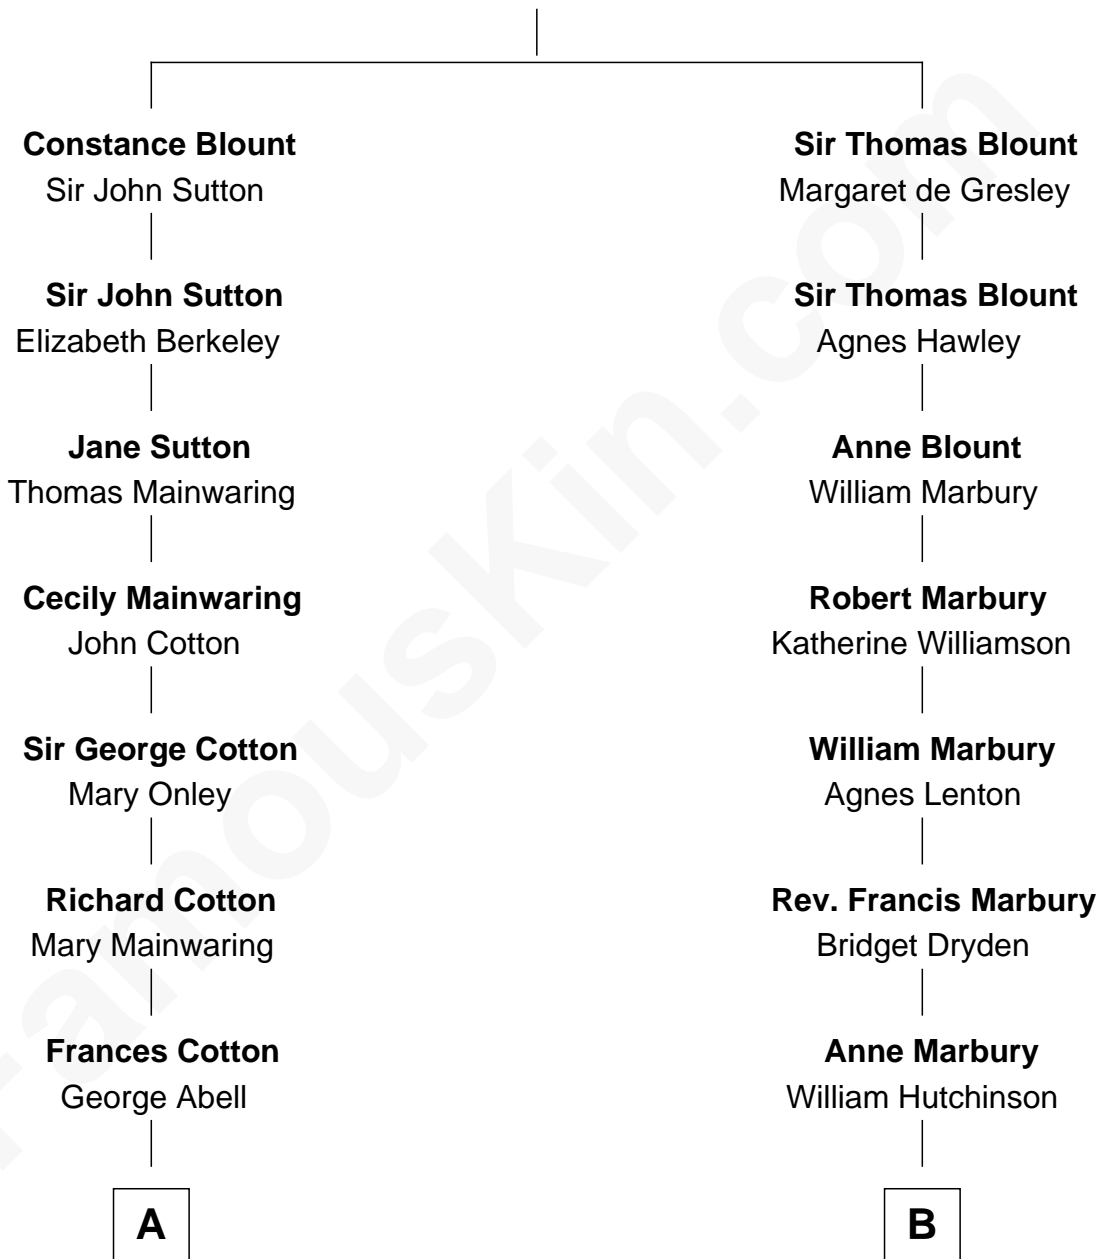

# FamousKin.com Relationship Chart of

**Richard Gere**

*Movie Actor*

16th cousin 3 times removed of

**George Romney**

*43rd Governor of Michigan*

**Sir Walter Blount**

Sancha de Ayala

**C**

—  
**William Stanton Tiffany**

Anna Rebecca Stevens

—  
**Doris Anna Tiffany**

Homer George Gere

—  
**Richard Gere**

*Movie Actor*

FamousKin.com