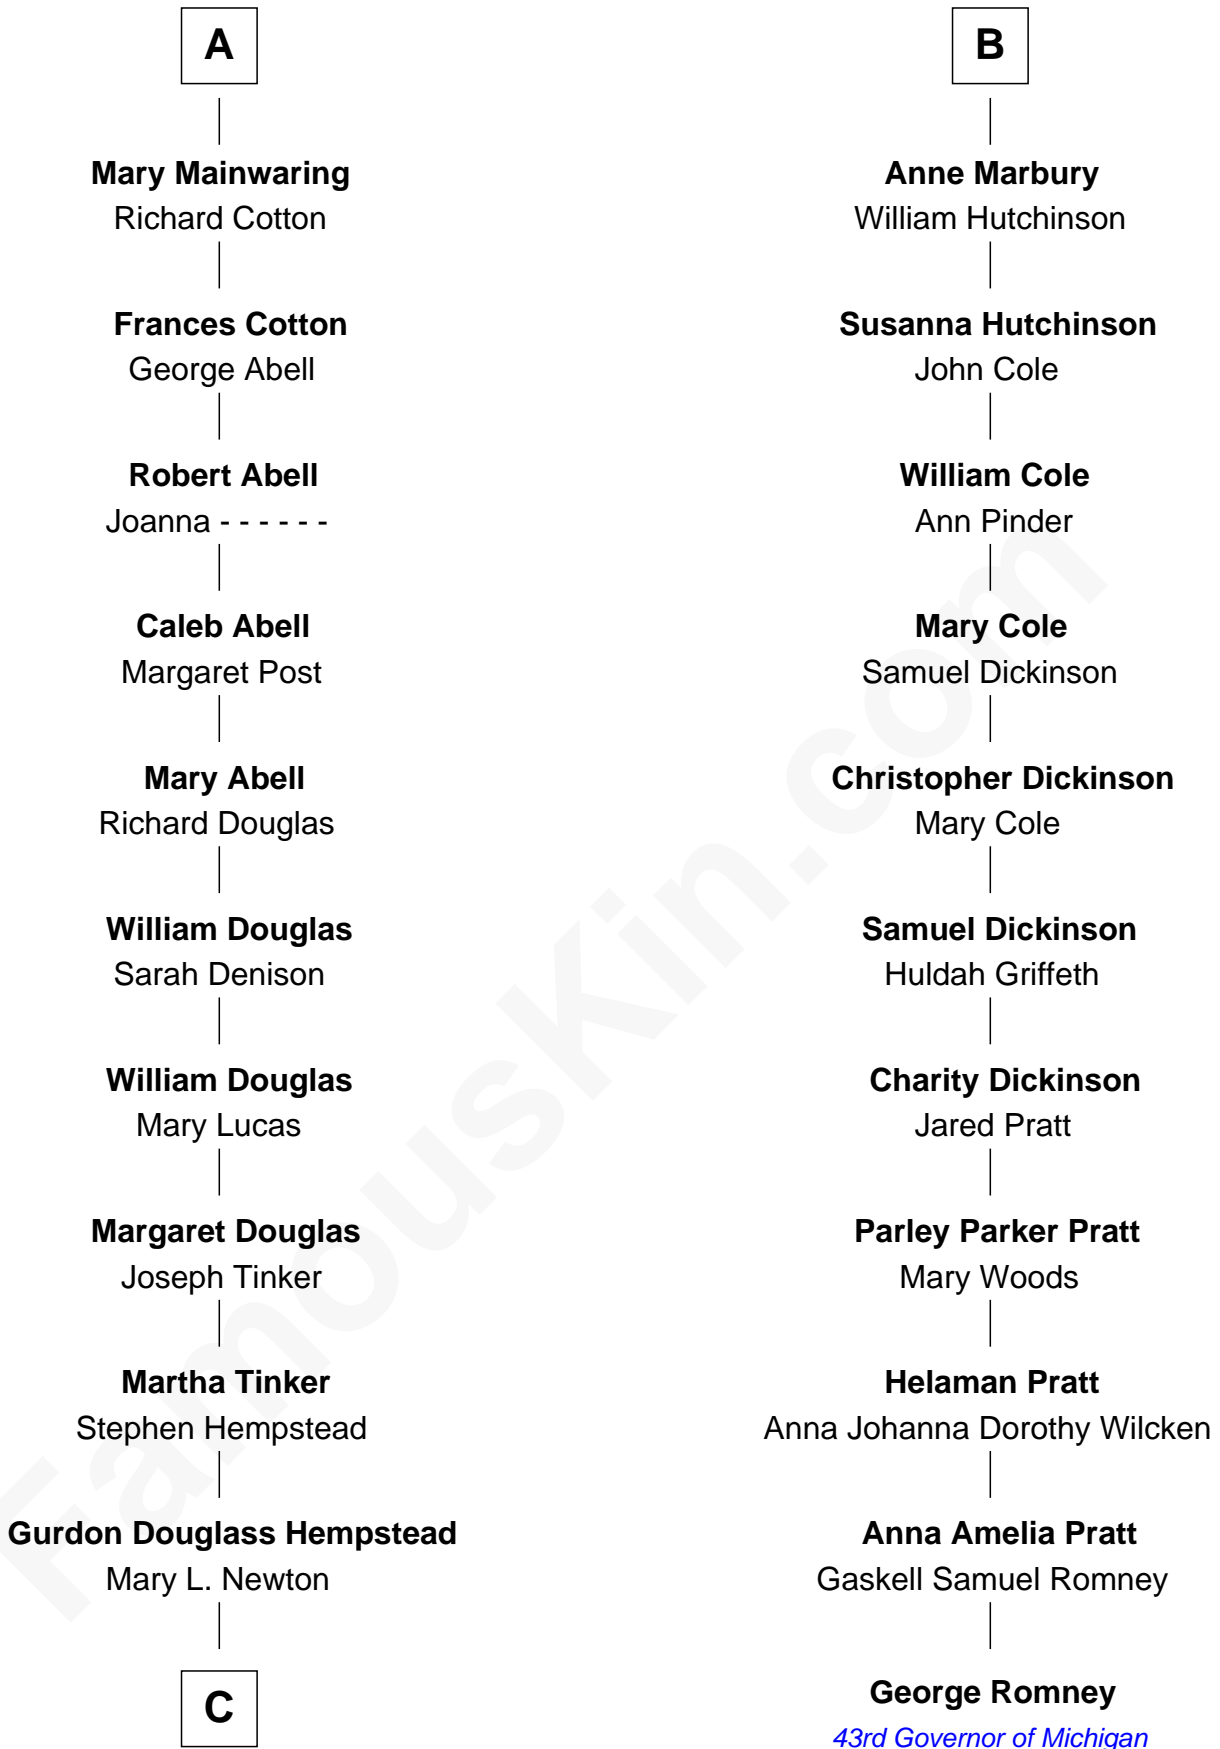

FamousKin.com
Relationship Chart of
Richard Gere
Movie Actor

17th cousin 4 times removed of
George Romney
43rd Governor of Michigan

C

Julia Anne Hempstead

Elisha Thomas Tiffany

Nelson Leroy Tiffany

Evaline Harriet Williams

William Stanton Tiffany

Anna Rebecca Stevens

Doris Anna Tiffany

Homer George Gere

Richard Gere

Movie Actor

FamousKin.com