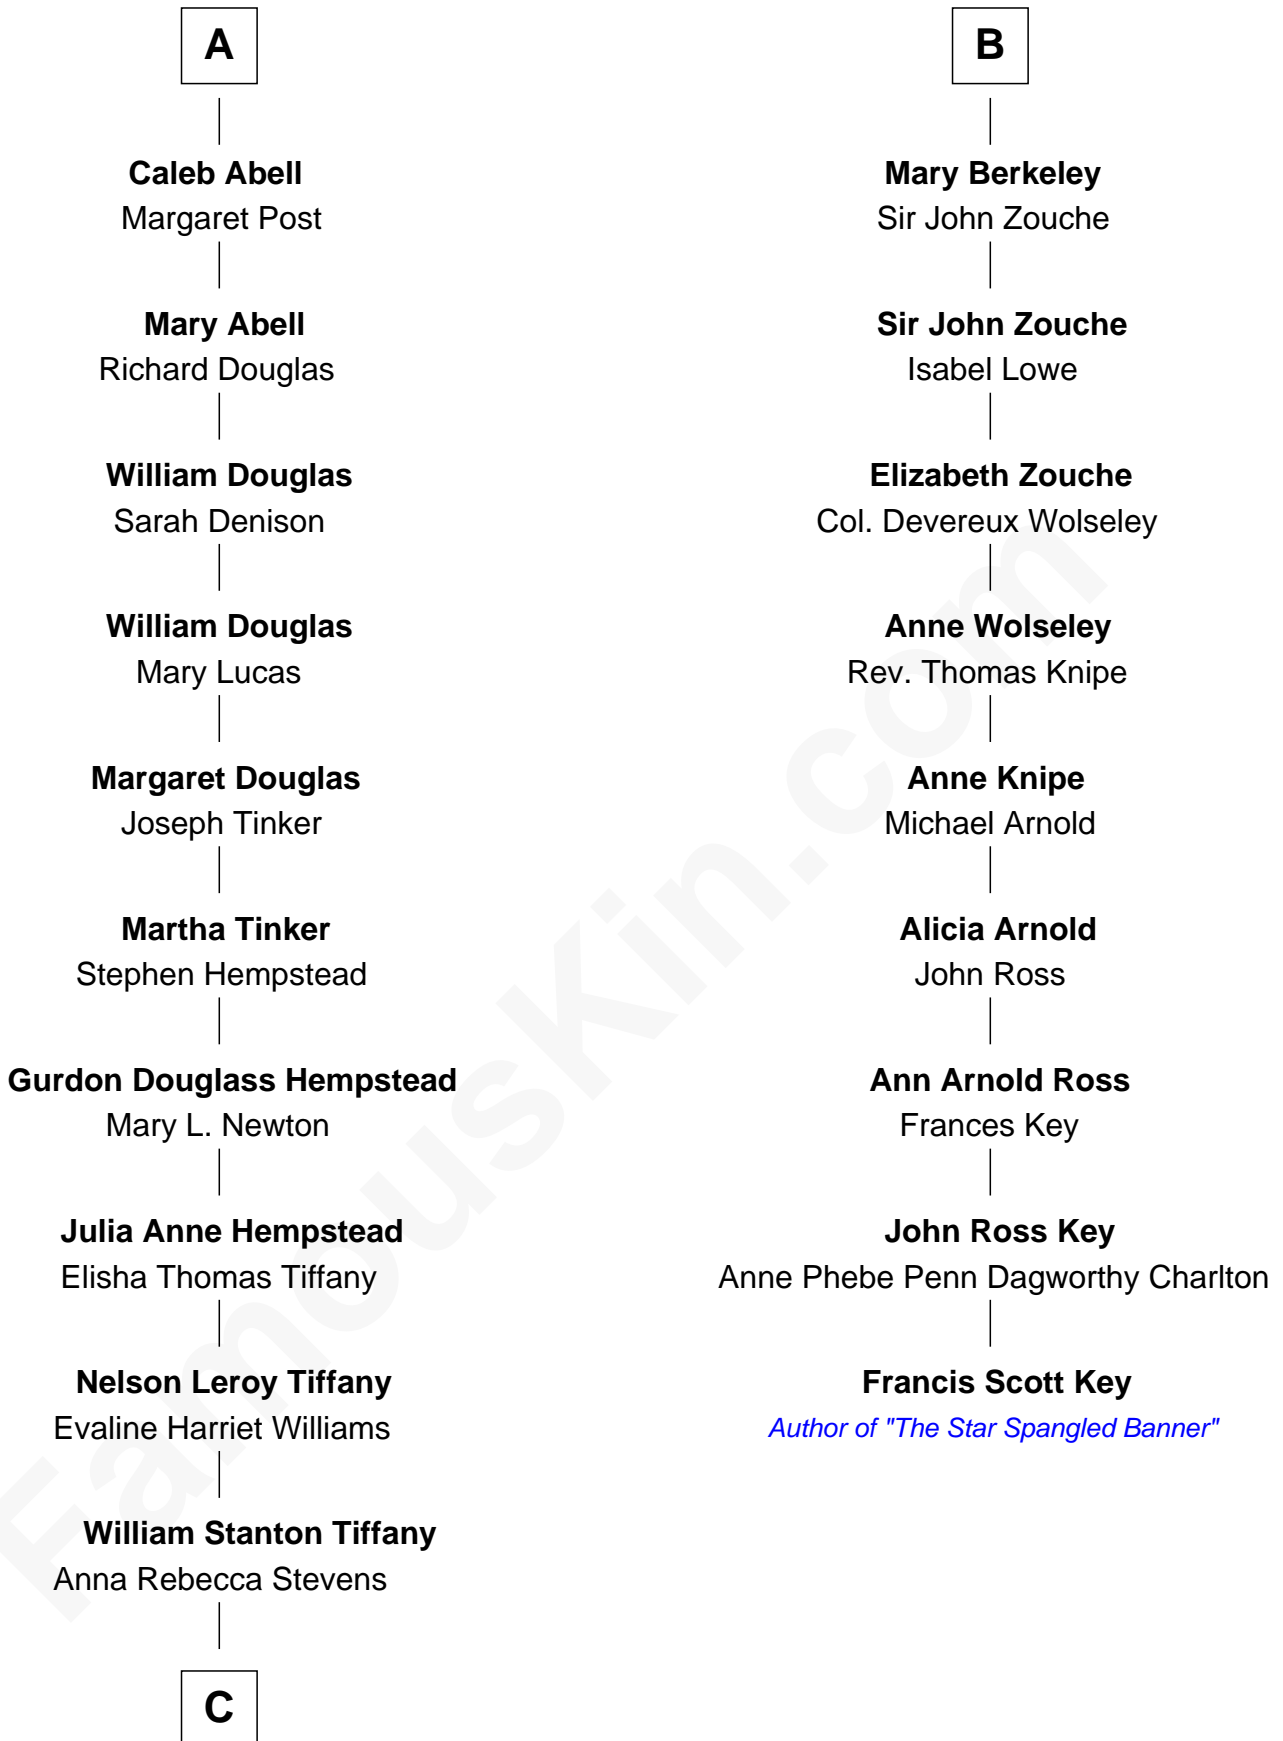

FamousKin.com
Relationship Chart of
Richard Gere
Movie Actor

15th cousin 3 times removed of

Francis Scott Key
Author of "The Star Spangled Banner"

C

Doris Anna Tiffany
Homer George Gere

Richard Gere
Movie Actor

FamousKin.com