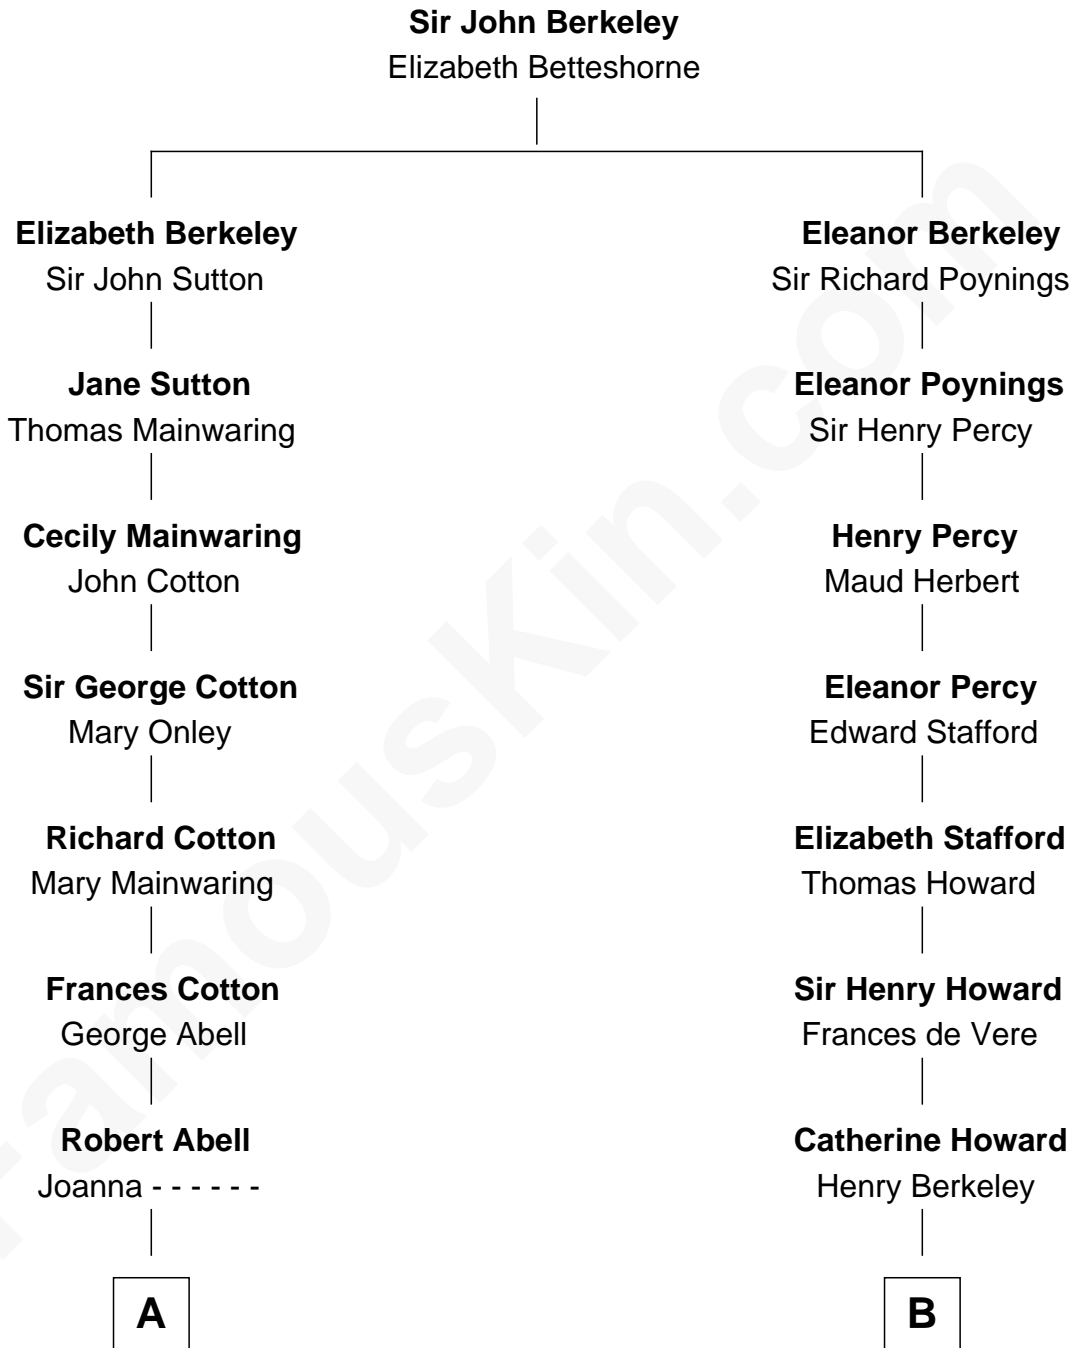

FamousKin.com
Relationship Chart of
Richard Gere
Movie Actor

15th cousin 3 times removed of

Francis Scott Key
Author of "The Star Spangled Banner"

C

Doris Anna Tiffany
Homer George Gere

Richard Gere
Movie Actor