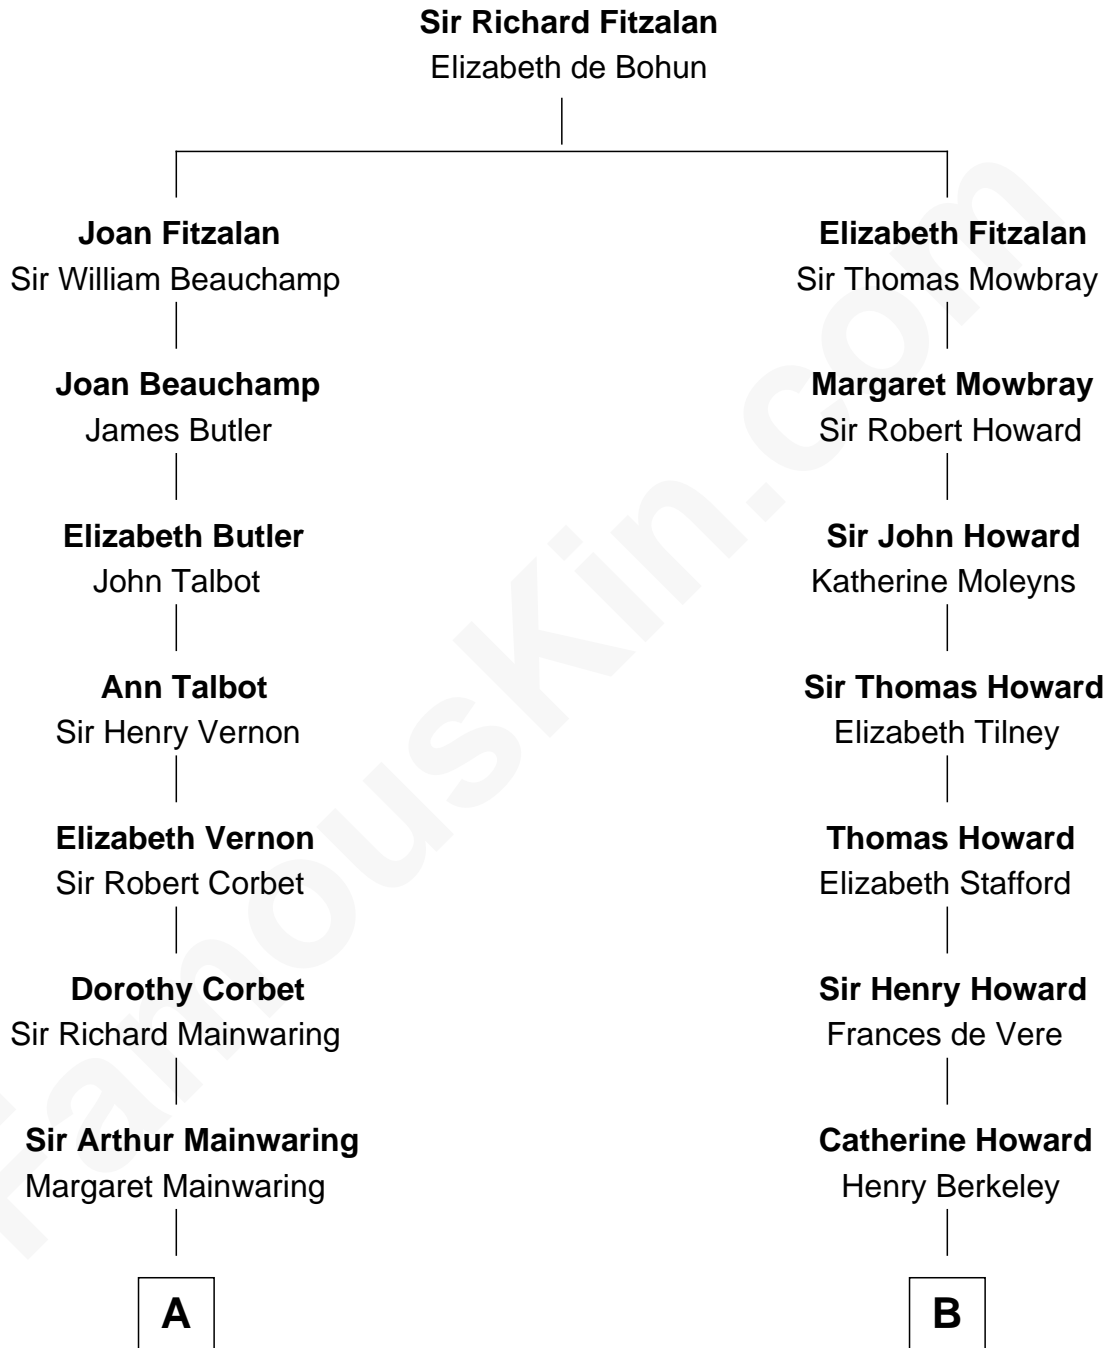

FamousKin.com
Relationship Chart of
Richard Gere
Movie Actor

15th cousin 6 times removed of
Francis Scott Key
Author of "The Star Spangled Banner"

C

—
Julia Anne Hempstead

Elisha Thomas Tiffany

—
Nelson Leroy Tiffany

Evaline Harriet Williams

—
William Stanton Tiffany

Anna Rebecca Stevens

—
Doris Anna Tiffany

Homer George Gere

—
Richard Gere

Movie Actor