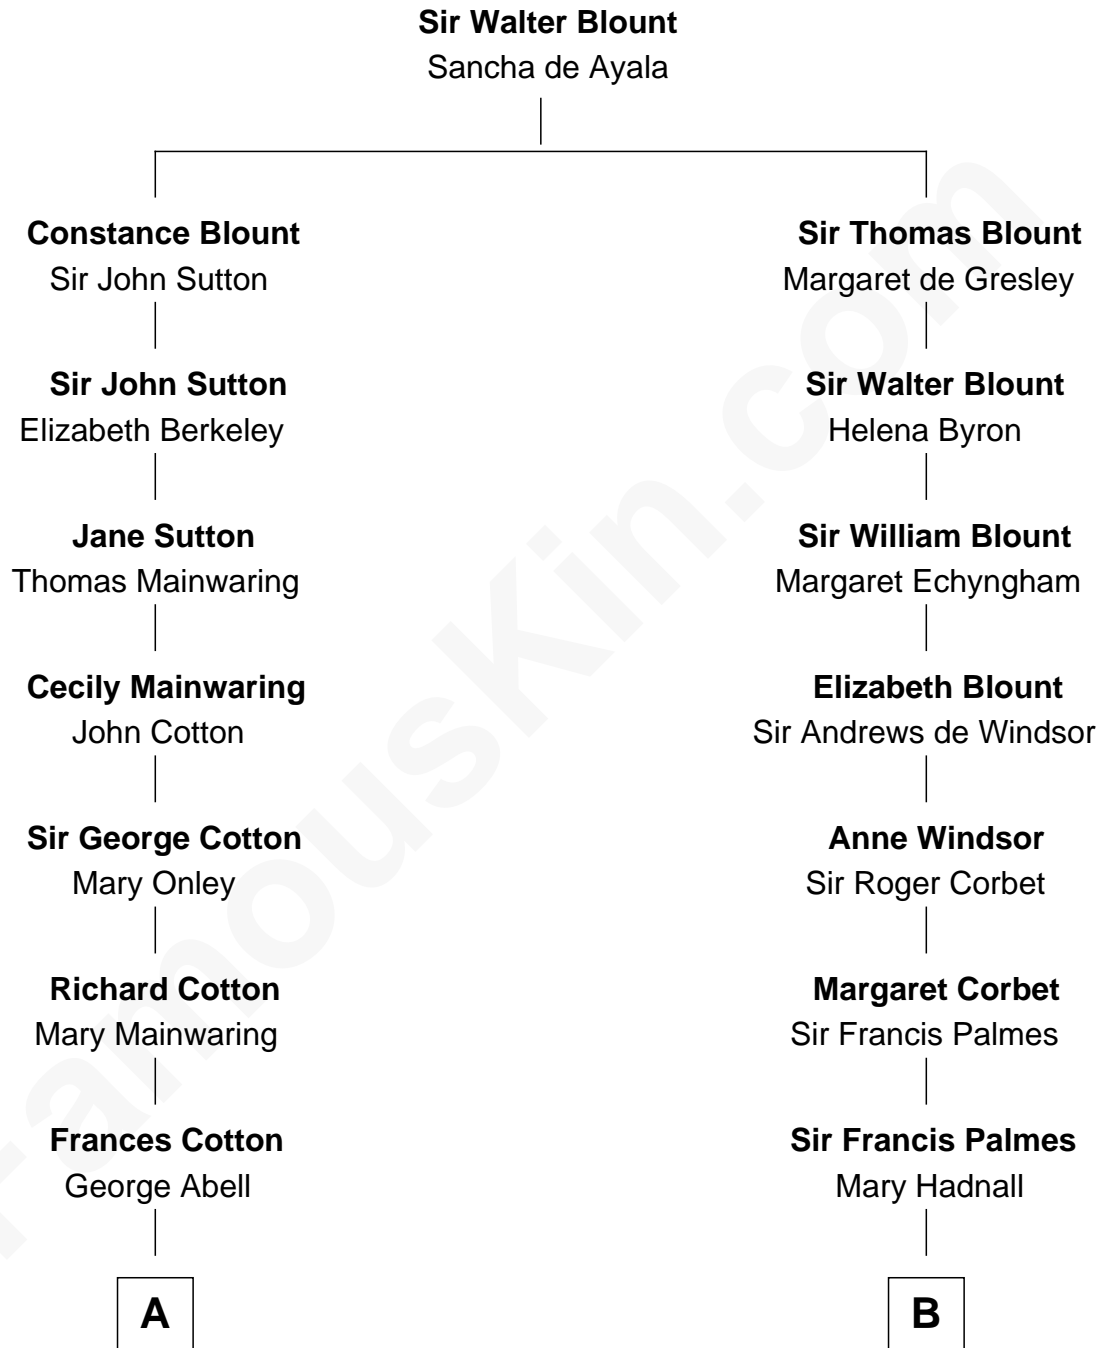

FamousKin.com
Relationship Chart of
Richard Gere
Movie Actor

16th cousin 3 times removed of

John D. Rockefeller
Founder of the Standard Oil Company

C

—
William Stanton Tiffany
Anna Rebecca Stevens

—
Doris Anna Tiffany
Homer George Gere