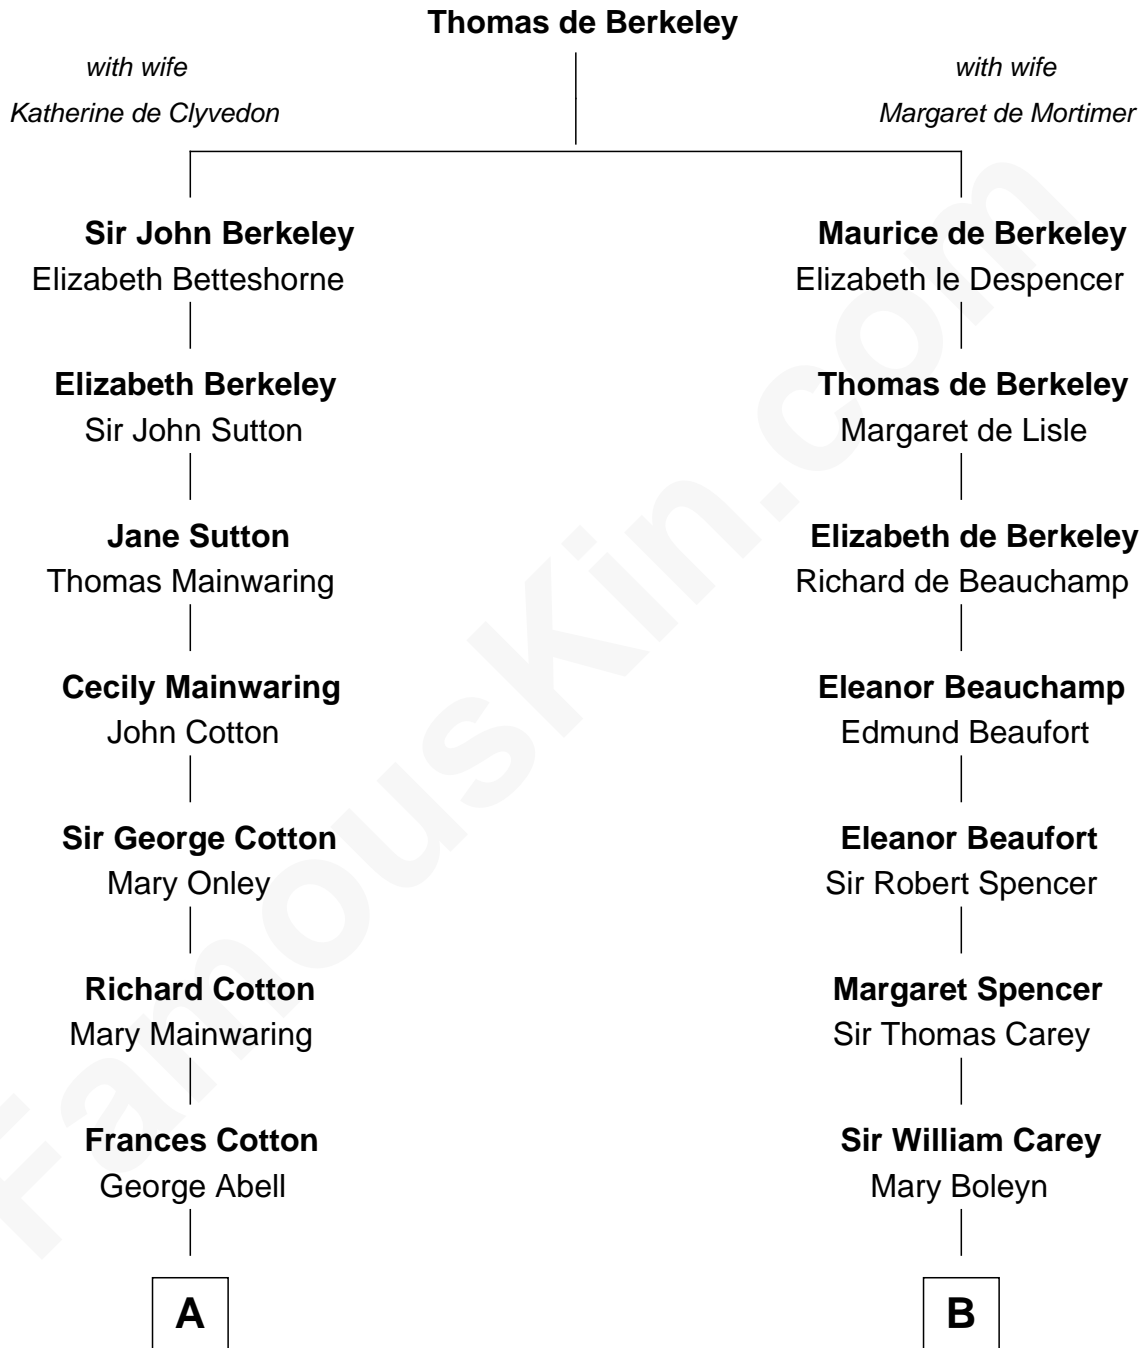

**FamousKin.com**  
**Relationship Chart of**  
**Richard Gere**  
*Movie Actor*

19th cousin 1 time removed of

**Nelson Rockefeller**  
*41st U.S. Vice-President*

**C**

**William Stanton Tiffany**  
Anna Rebecca Stevens

**Doris Anna Tiffany**  
Homer George Gere

**Richard Gere**  
*Movie Actor*

**D**

**William Avery Rockefeller**  
Eliza Davison

**John Davison Rockefeller**  
Laura Celestia Spelman

**John Davison Rockefeller**  
Abby Greene Aldrich

**Nelson Rockefeller**  
*41st U.S. Vice-President*

FamousKin.com