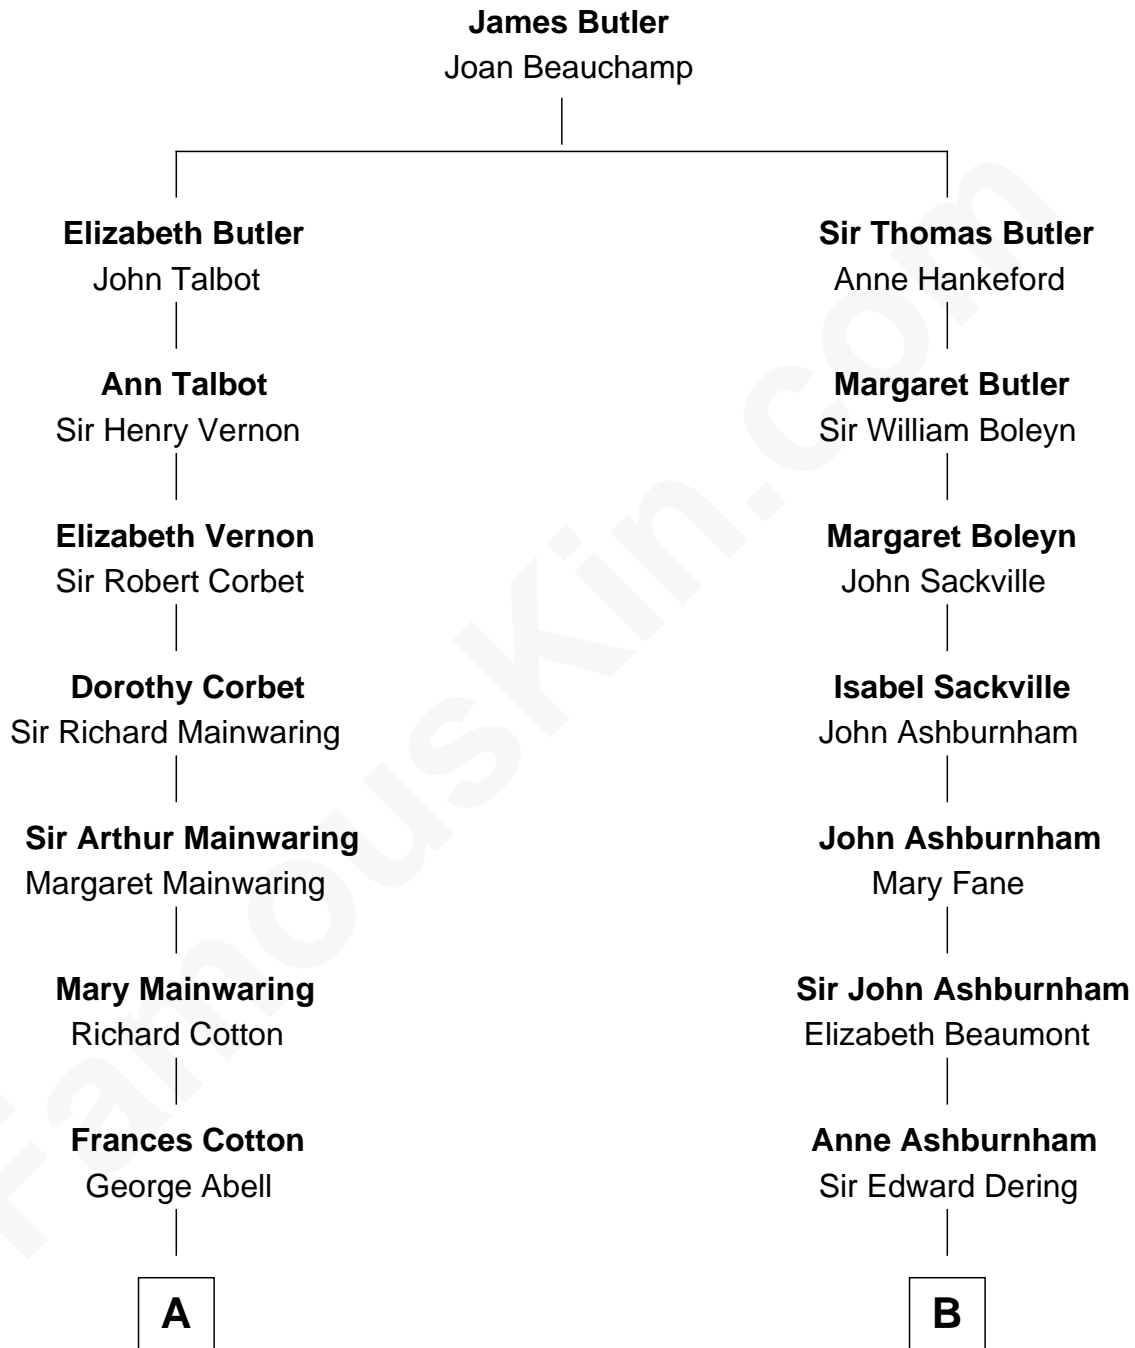

**FamousKin.com**  
**Relationship Chart of**  
**Richard Gere**  
*Movie Actor*

17th cousin 2 times removed of

**Camilla Parker Bowles**  
*Queen Consort of the United Kingdom*

**C**

**William Stanton Tiffany**  
Anna Rebecca Stevens

**Doris Anna Tiffany**  
Homer George Gere

**Richard Gere**  
*Movie Actor*

FamousKin.com