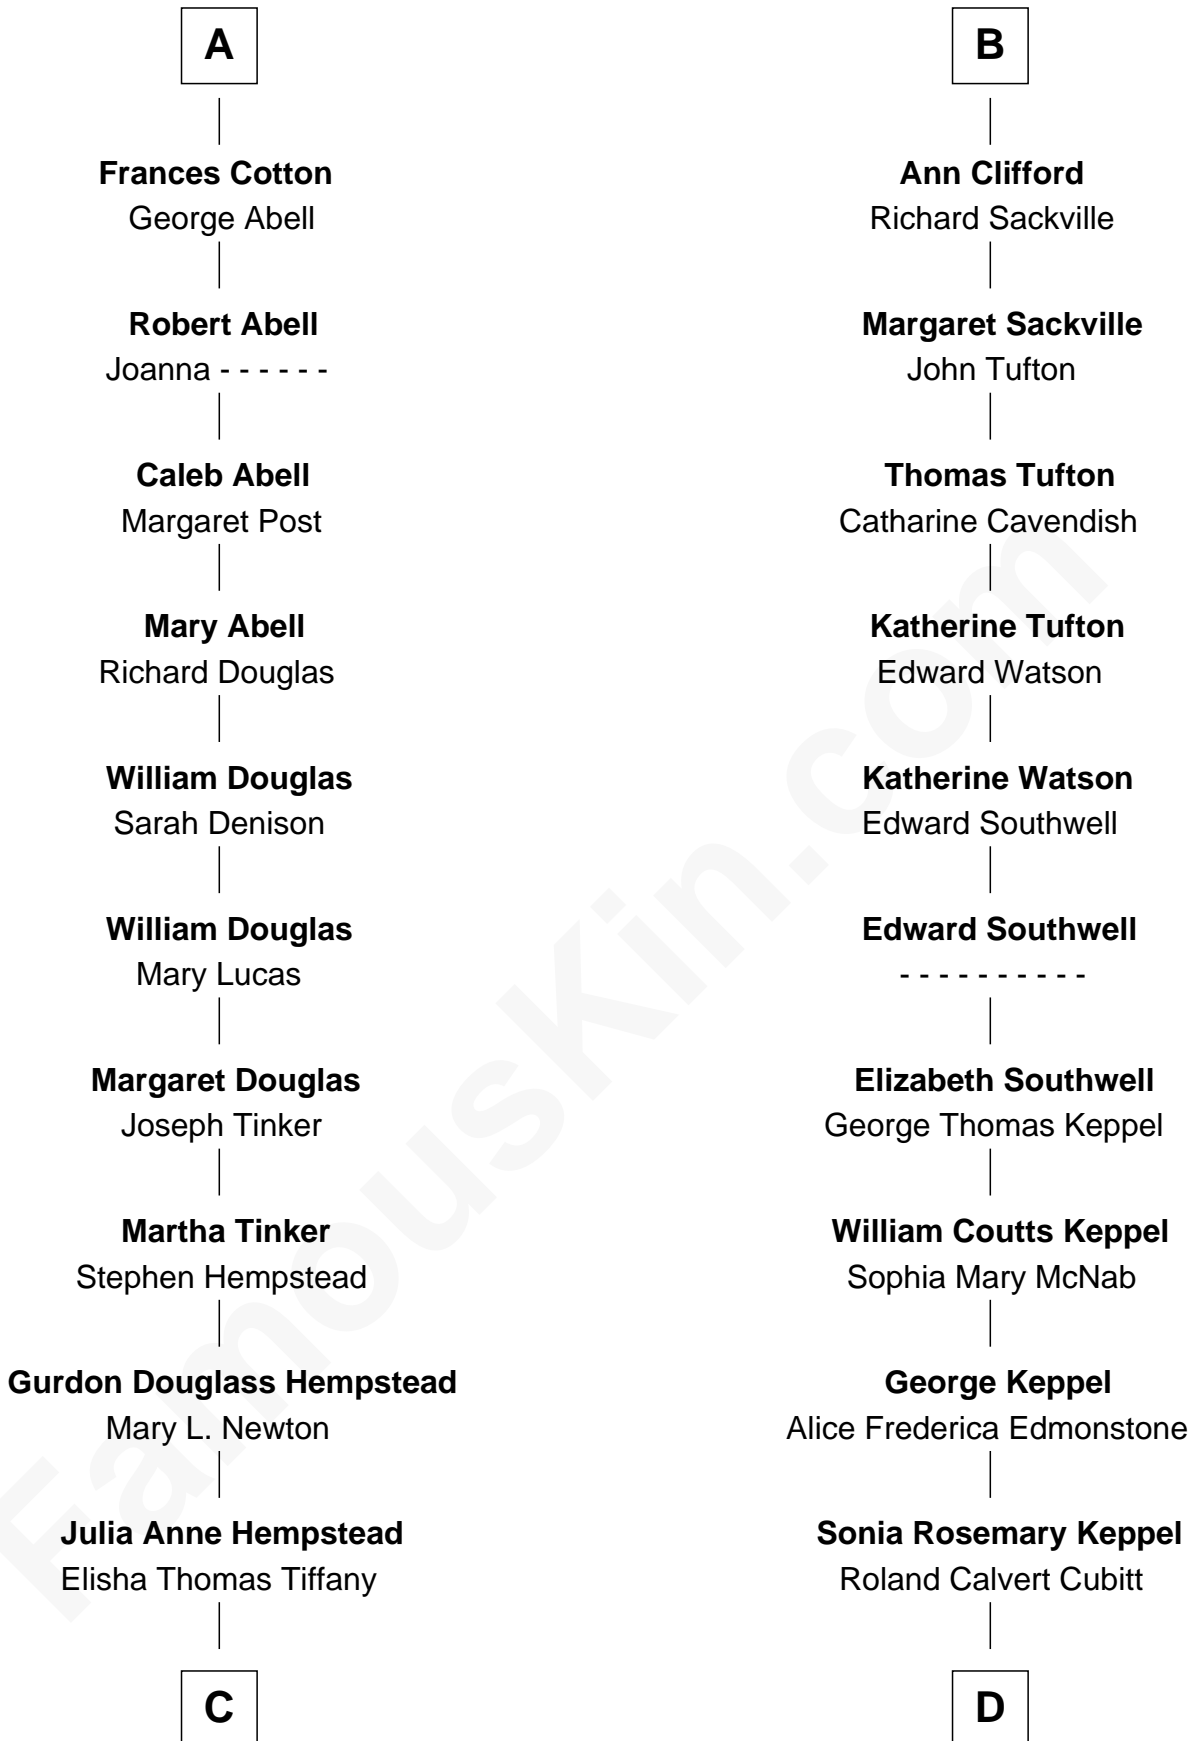

FamousKin.com
Relationship Chart of
Richard Gere
Movie Actor

18th cousin 2 times removed of

Camilla Parker Bowles
Queen Consort of the United Kingdom

C

Nelson Leroy Tiffany
Evaline Harriet Williams

William Stanton Tiffany
Anna Rebecca Stevens