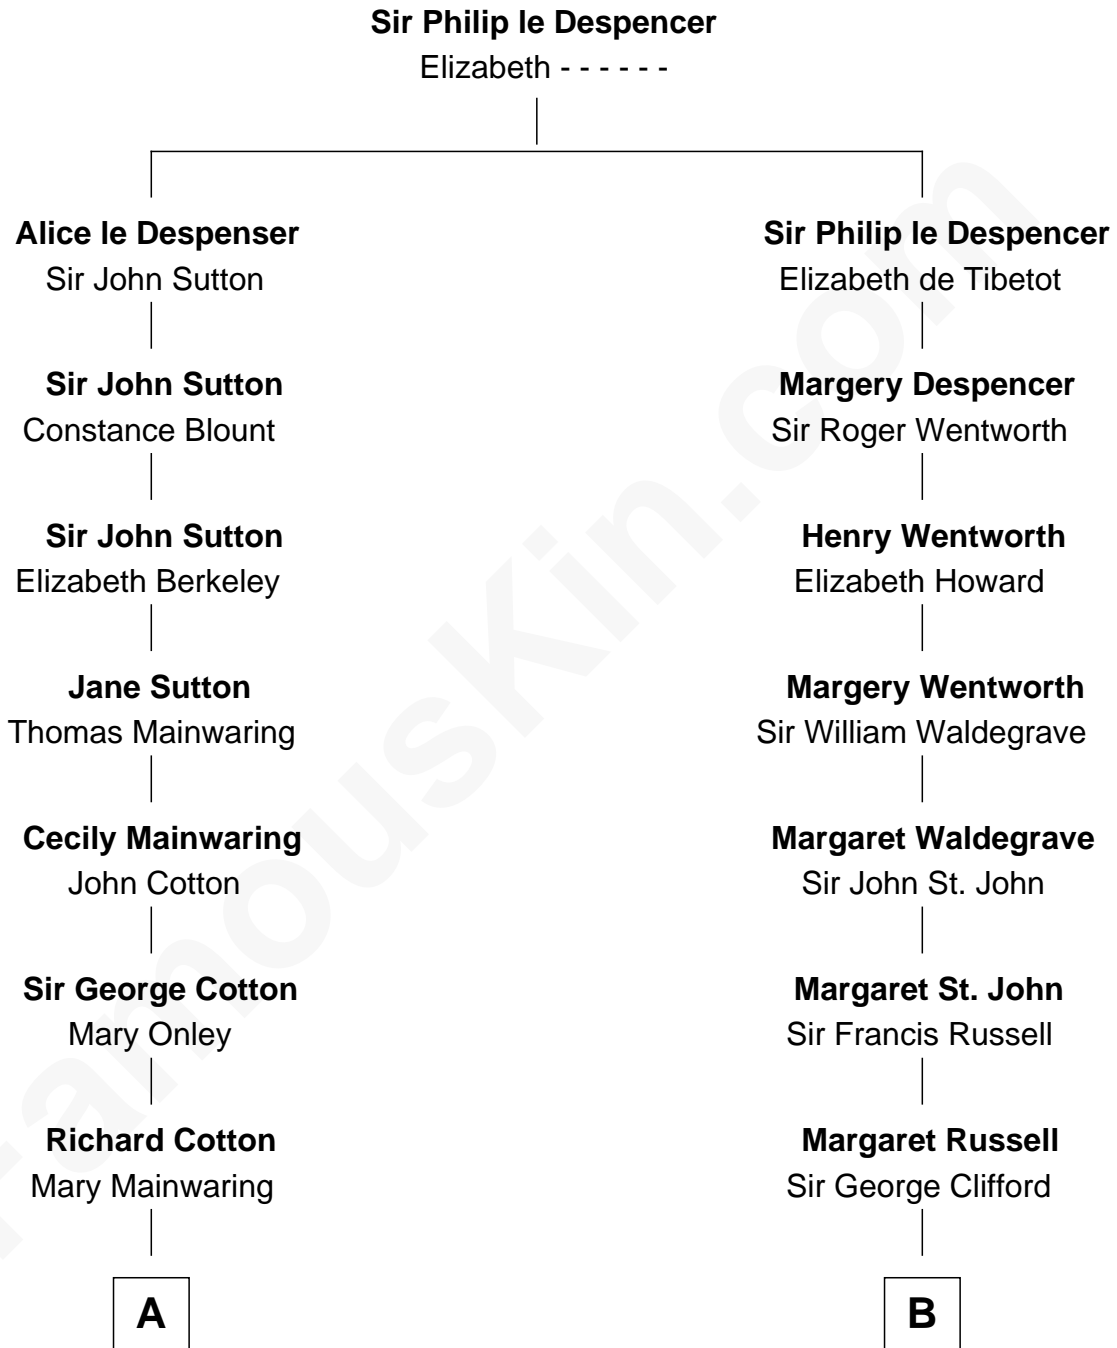

FamousKin.com
Relationship Chart of
Richard Gere
Movie Actor

18th cousin 2 times removed of

Camilla Parker Bowles
Queen Consort of the United Kingdom

C

Nelson Leroy Tiffany
Evaline Harriet Williams

William Stanton Tiffany
Anna Rebecca Stevens