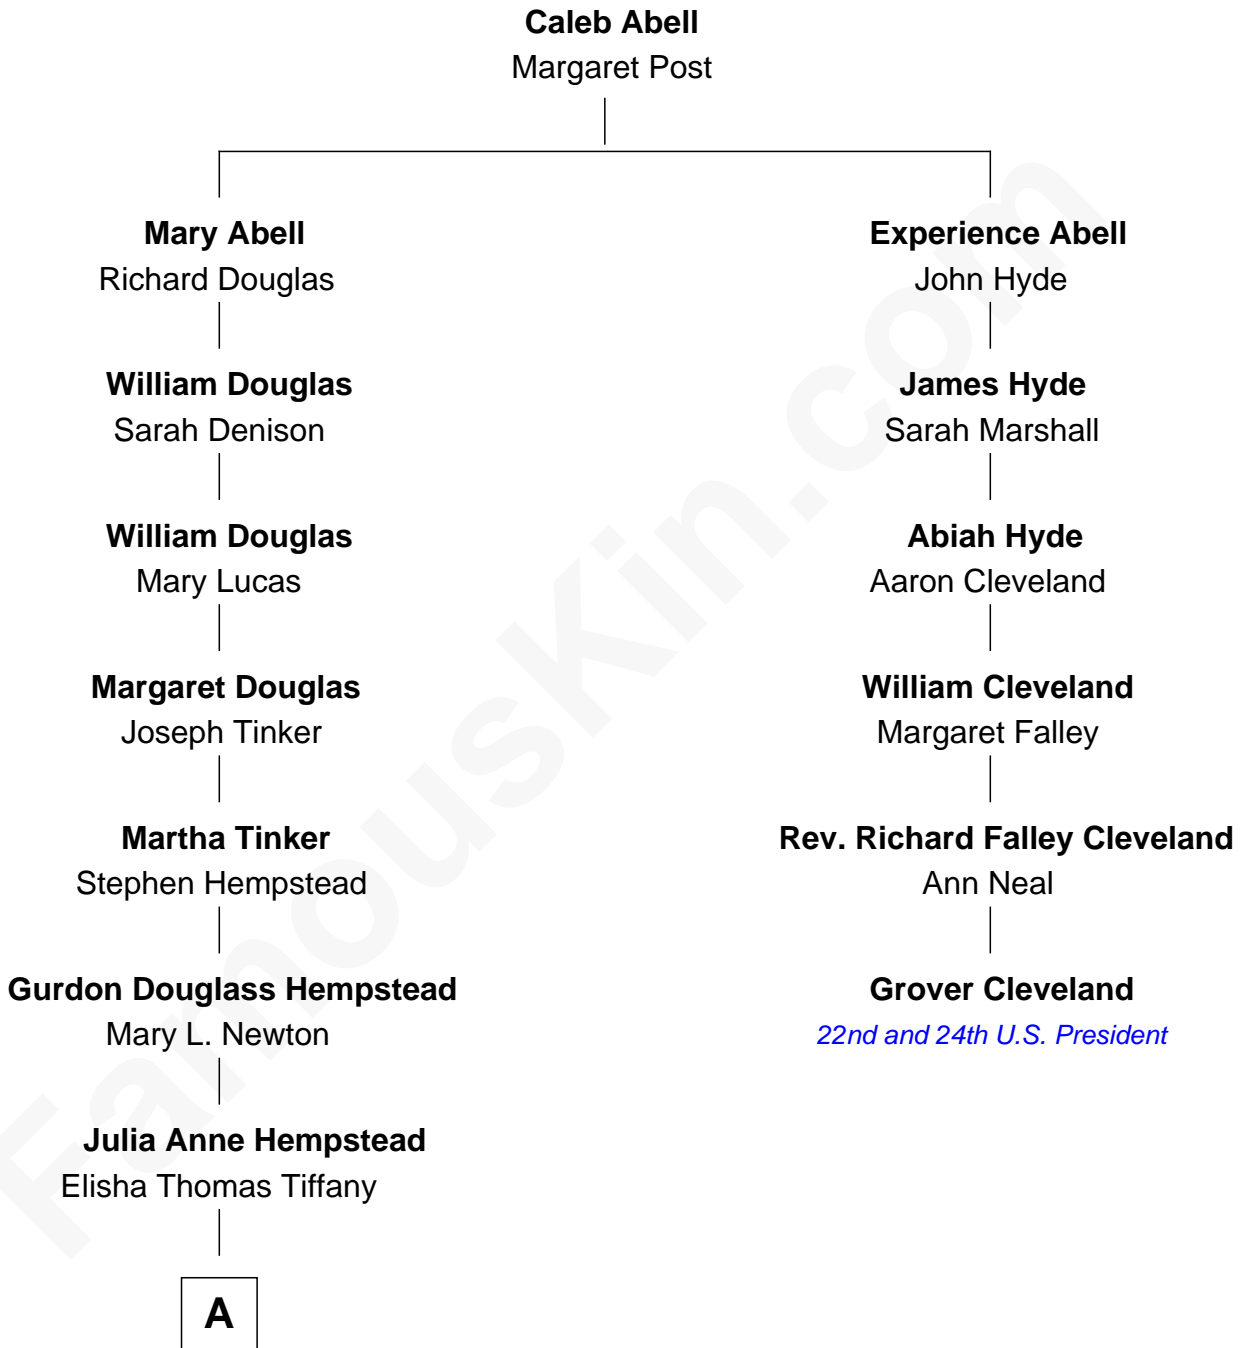

# FamousKin.com Relationship Chart of

**Richard Gere**

*Movie Actor*

5th cousin 5 times removed of

**Grover Cleveland**

*22nd and 24th U.S. President*

**A**

—  
**Nelson Leroy Tiffany**  
Evaline Harriet Williams

—  
**William Stanton Tiffany**  
Anna Rebecca Stevens

—  
**Doris Anna Tiffany**  
Homer George Gere

—  
**Richard Gere**  
*Movie Actor*

FamousKin.com