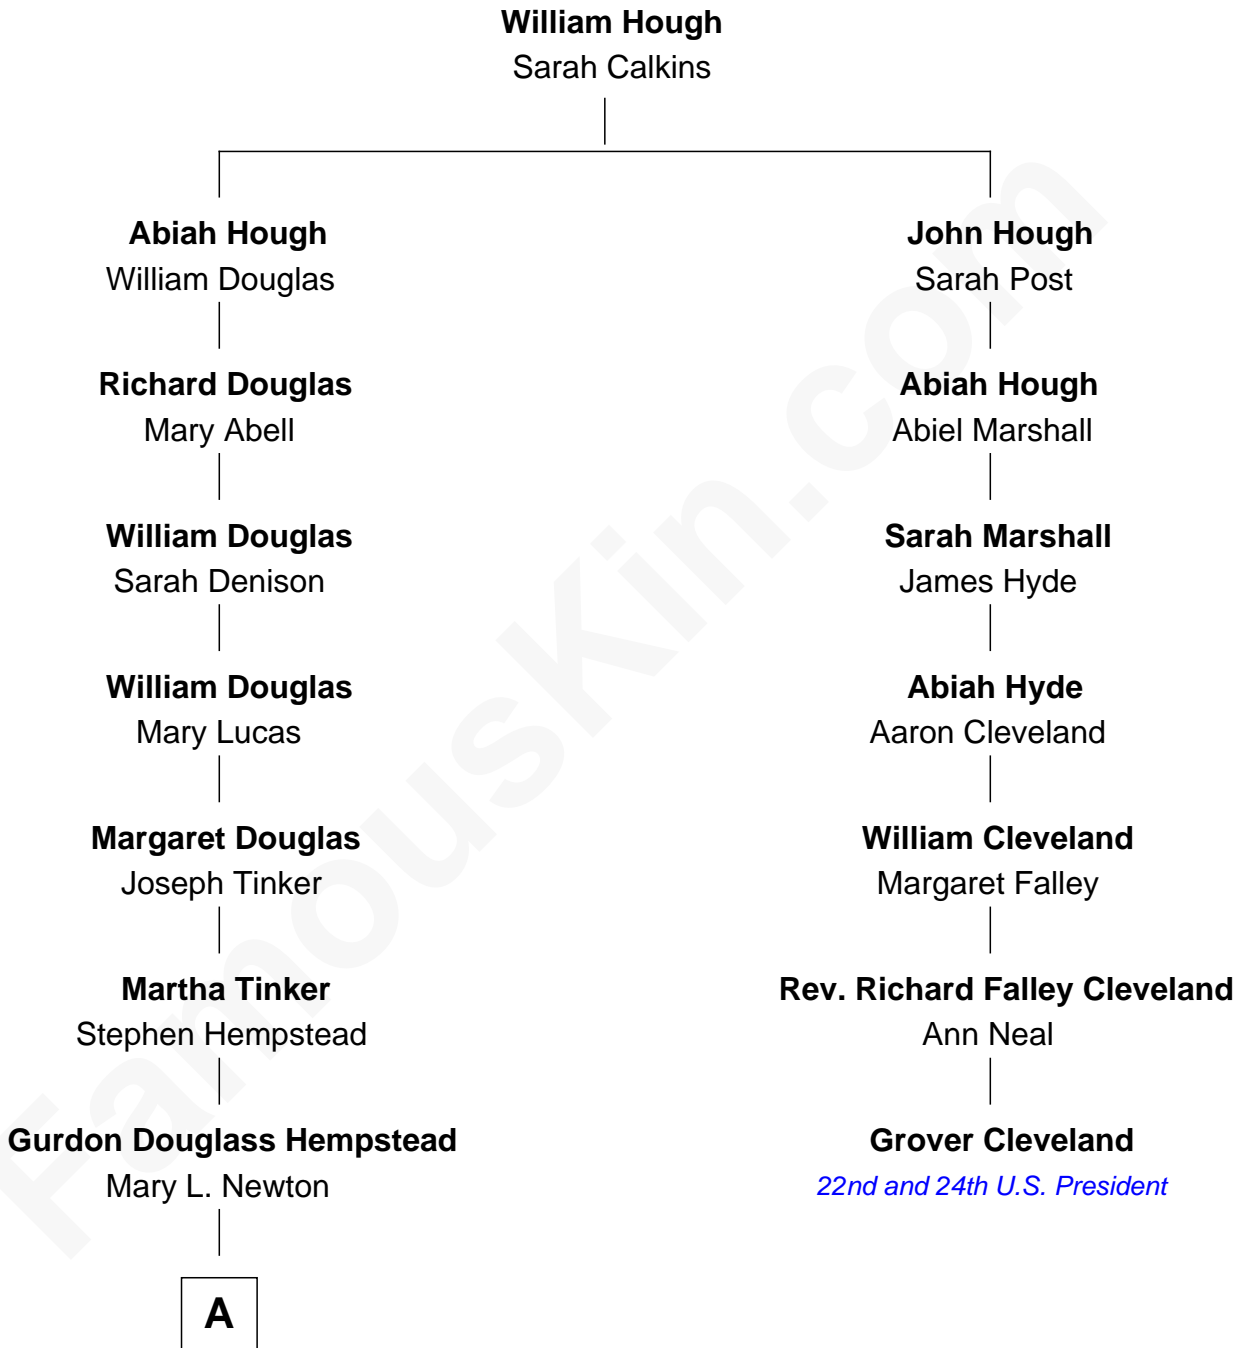

FamousKin.com Relationship Chart of

Richard Gere

Movie Actor

6th cousin 5 times removed of

Grover Cleveland

22nd and 24th U.S. President

A

—
Julia Anne Hempstead

Elisha Thomas Tiffany

—
Nelson Leroy Tiffany

Evaline Harriet Williams

—
William Stanton Tiffany

Anna Rebecca Stevens

—
Doris Anna Tiffany

Homer George Gere

—
Richard Gere

Movie Actor