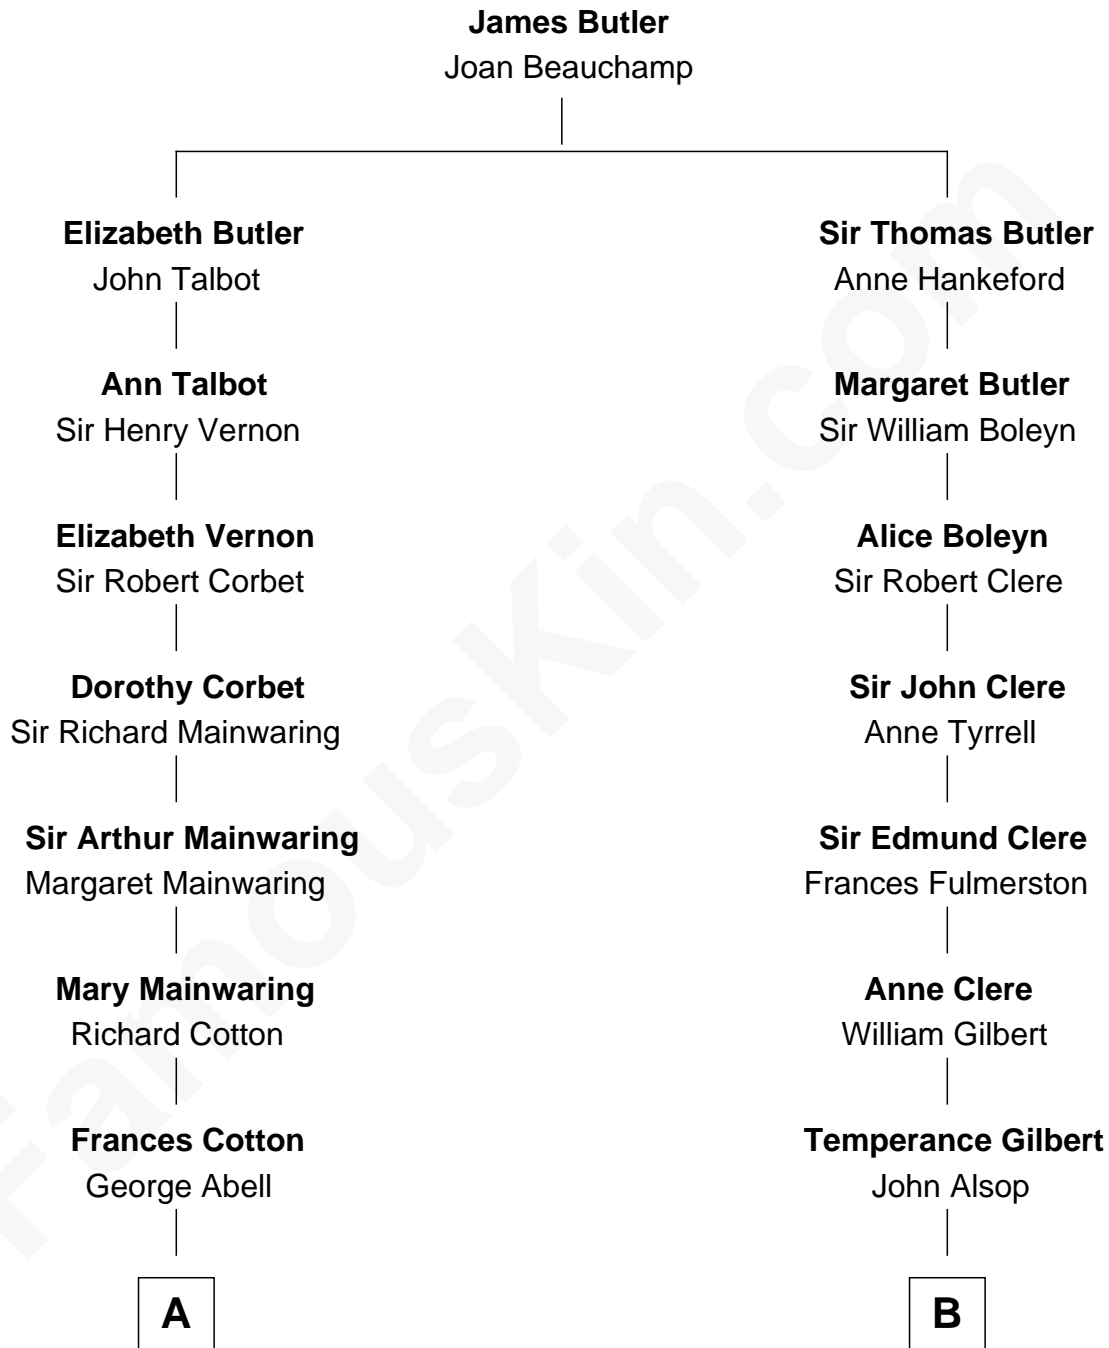

**FamousKin.com**  
**Relationship Chart of**  
**Richard Gere**  
*Movie Actor*

17th cousin 2 times removed of

**Mamie (Doud) Eisenhower**  
*First Lady of President Dwight Eisenhower*

**C**

William Stanton Tiffany

Anna Rebecca Stevens

Doris Anna Tiffany

Homer George Gere

**Richard Gere**

*Movie Actor*

FamousKin.com