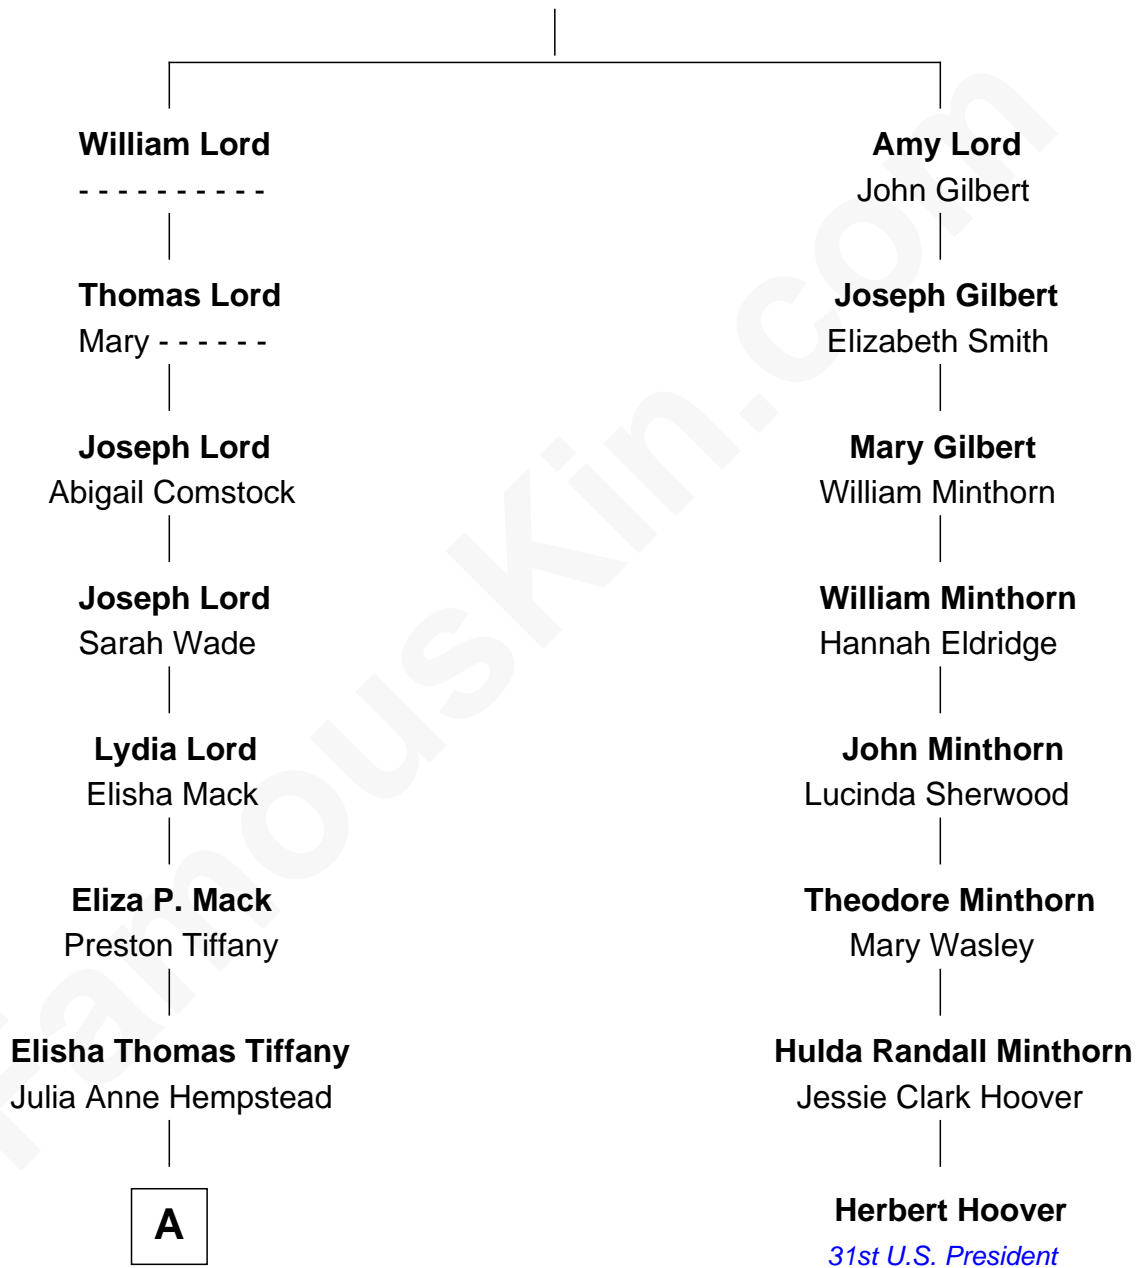

# FamousKin.com Relationship Chart of

**Richard Gere**

*Movie Actor*

7th cousin 3 times removed of

**Herbert Hoover**

*31st U.S. President*

**Thomas Lord**

Dorothy Bird

**A**

—  
**Nelson Leroy Tiffany**  
Evaline Harriet Williams

—  
**William Stanton Tiffany**  
Anna Rebecca Stevens

—  
**Doris Anna Tiffany**  
Homer George Gere

—  
**Richard Gere**  
*Movie Actor*