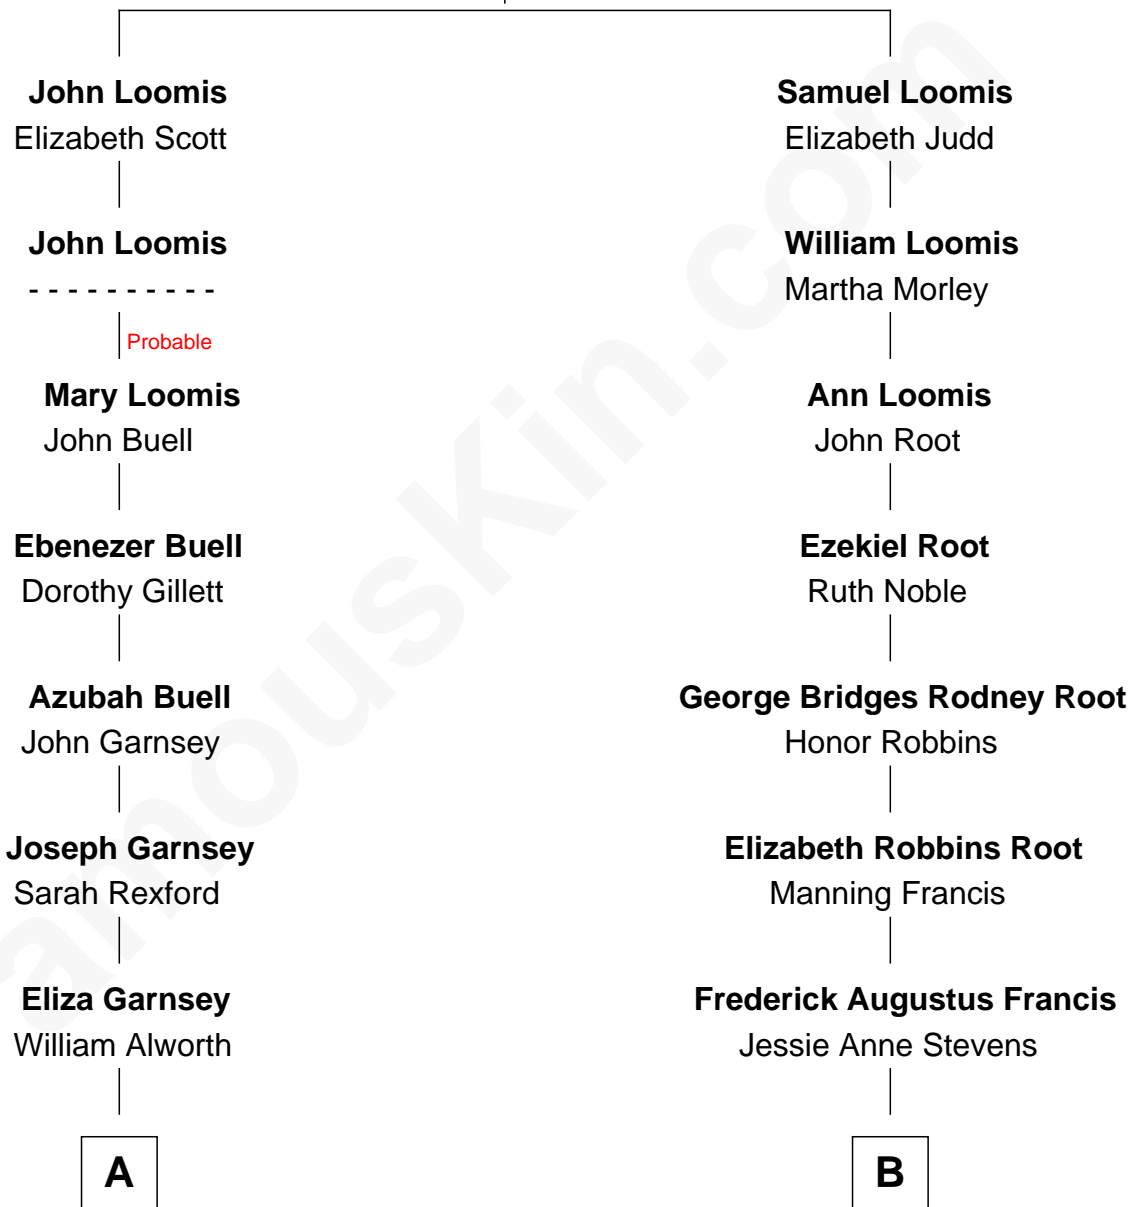

# FamousKin.com Relationship Chart of

**Richard Gere**

*Movie Actor*

9th cousin 1 time removed of

**Nancy (Davis) Reagan**

*First Lady of President Ronald Reagan*

**Joseph Loomis**

Mary White

**A**

**Mary Alworth**  
George Lane Gere

**Albert William Gere**  
Hazel Marjorie Snover

**Homer George Gere**  
Doris Anna Tiffany

**Richard Gere**  
*Movie Actor*

**B**

**Anne Ayers Francis**  
John Newell Robbins

**Kenneth Seymour Robbins**  
Edith Prescott Lockett

**Nancy (Davis) Reagan**  
*First Lady of Ronald Reagan*