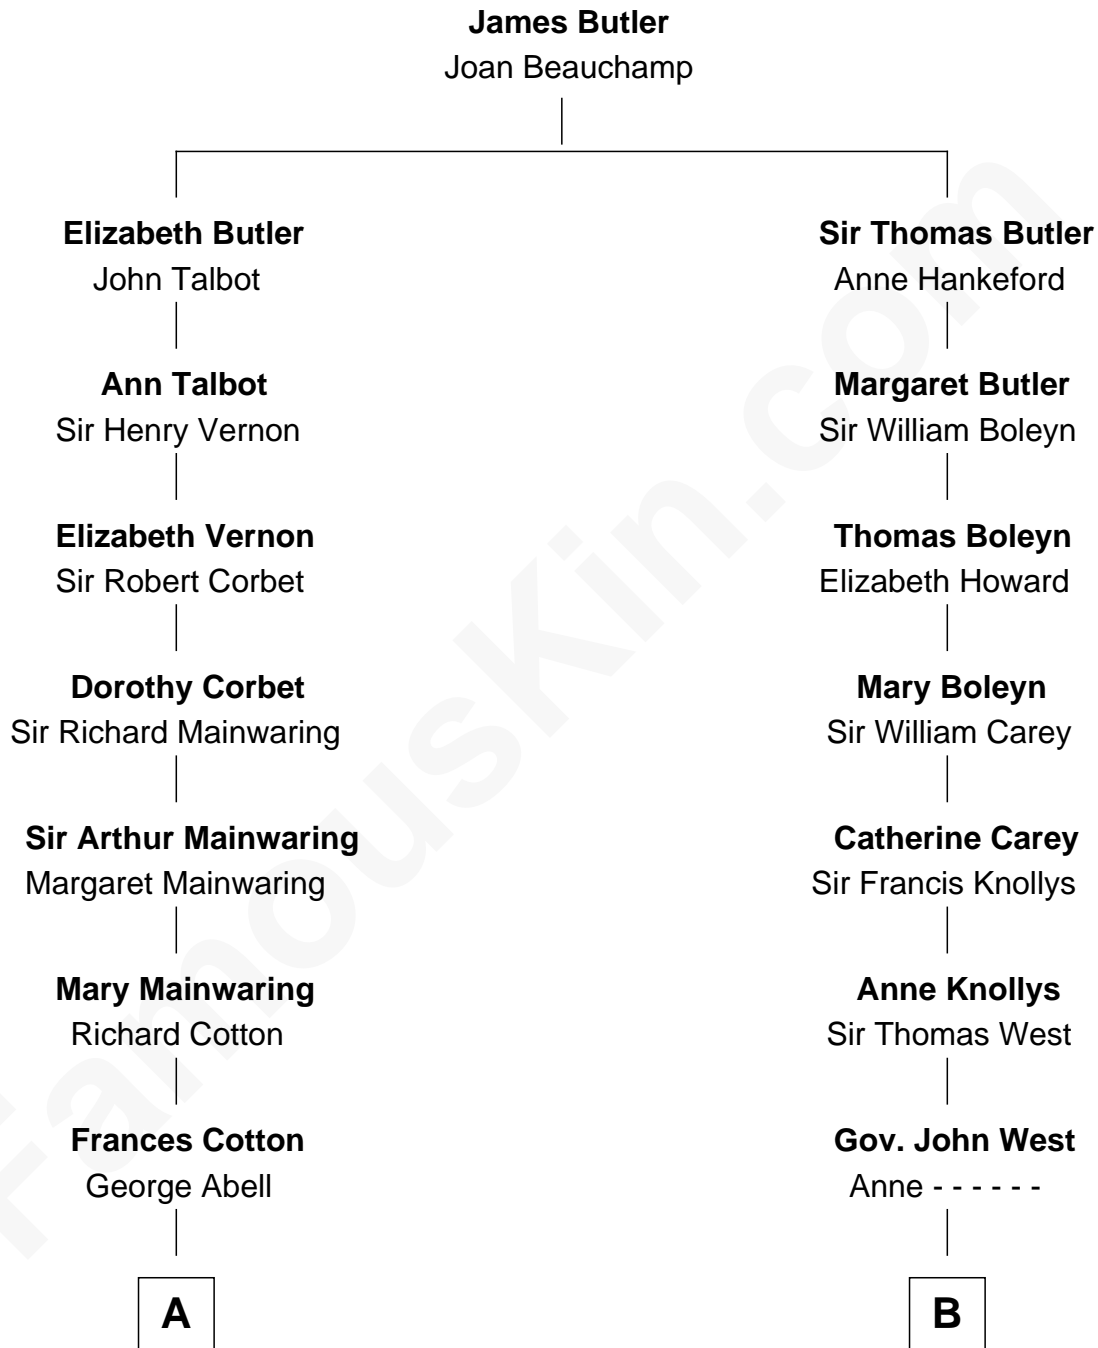

FamousKin.com
Relationship Chart of
Richard Gere
Movie Actor

15th cousin 4 times removed of

Edith (Bolling) Wilson
First Lady of President Woodrow Wilson

C

William Stanton Tiffany

Anna Rebecca Stevens

Doris Anna Tiffany