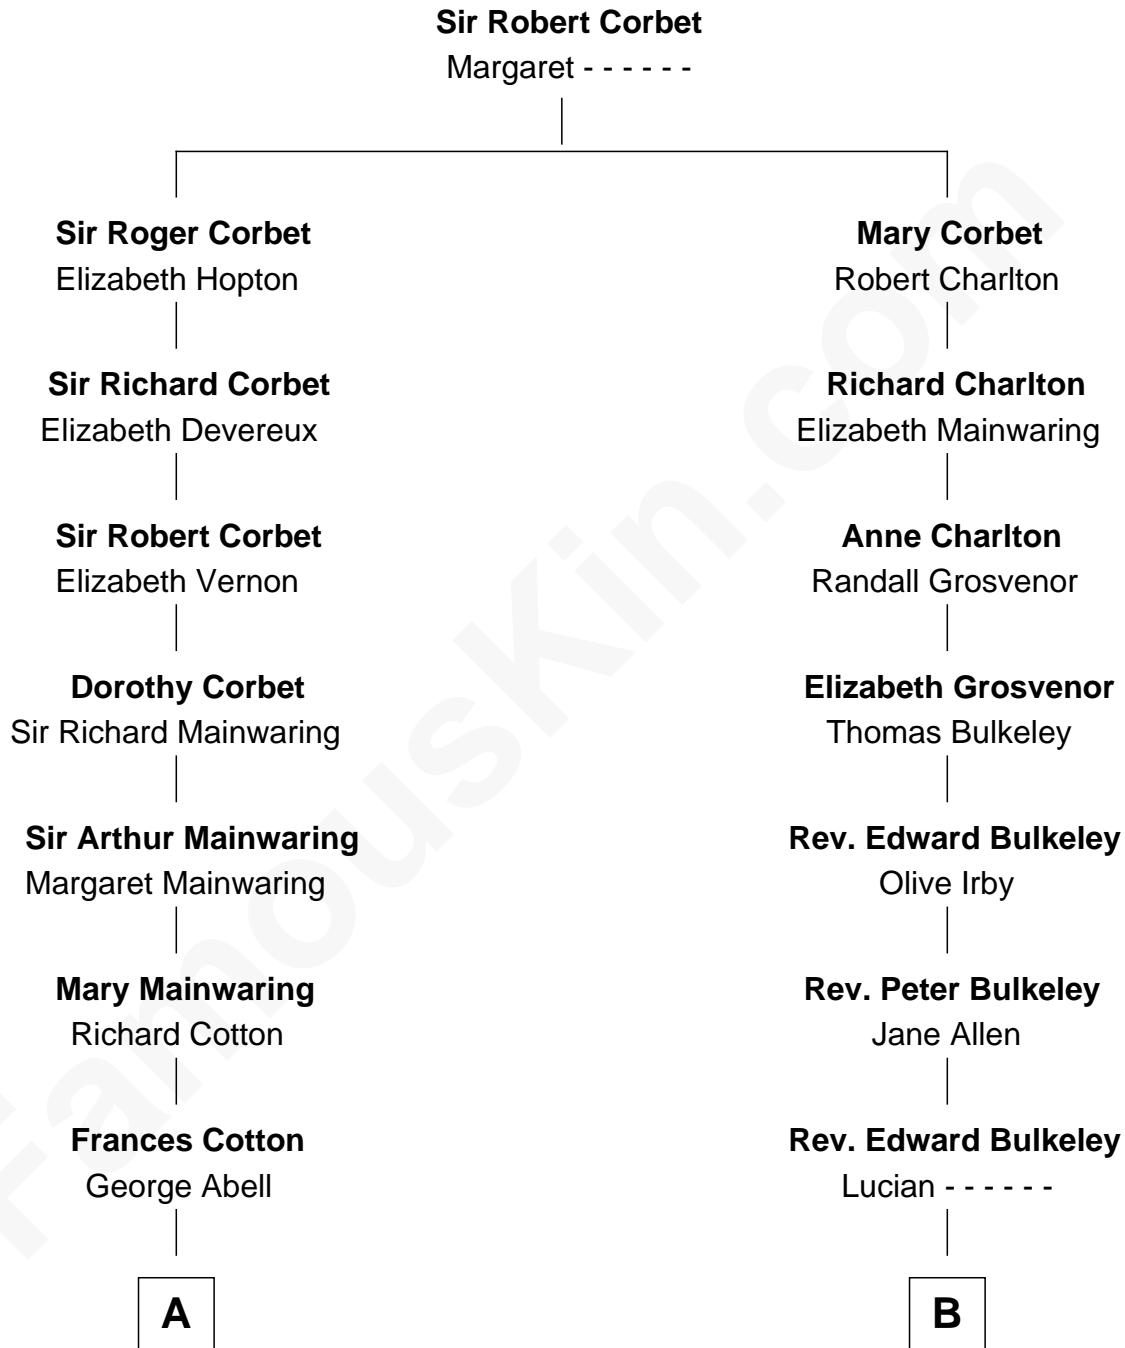

**FamousKin.com**  
**Relationship Chart of**  
**Richard Gere**  
*Movie Actor*

10th cousin 9 times removed of  
**Samuel Prescott**  
*Completed Paul Revere's Midnight Ride*

**C**

—  
**William Stanton Tiffany**

Anna Rebecca Stevens

—  
**Doris Anna Tiffany**

Homer George Gere

—  
**Richard Gere**

*Movie Actor*

FamousKin.com