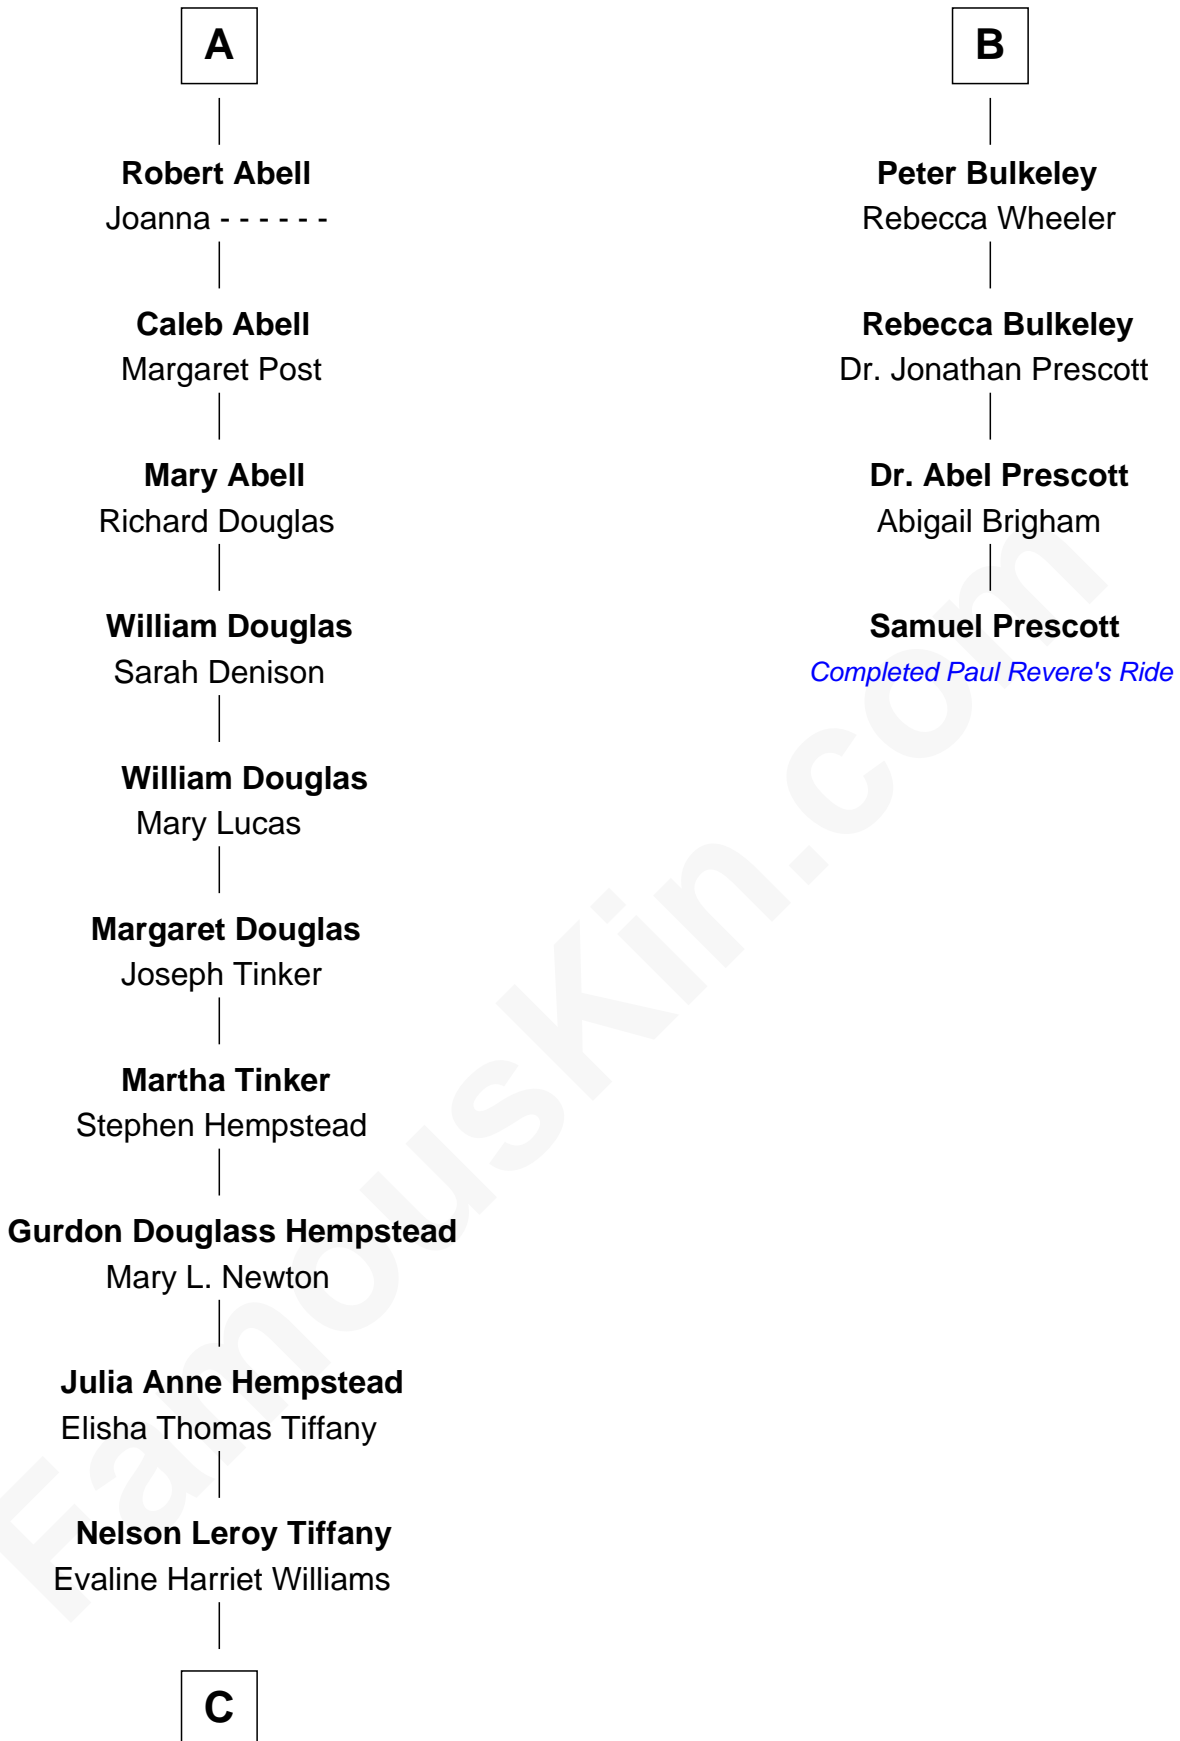

**FamousKin.com**  
**Relationship Chart of**  
**Richard Gere**  
*Movie Actor*

10th cousin 9 times removed of  
**Samuel Prescott**  
*Completed Paul Revere's Midnight Ride*

**C**

—  
**William Stanton Tiffany**

Anna Rebecca Stevens

—  
**Doris Anna Tiffany**

Homer George Gere

—  
**Richard Gere**

*Movie Actor*

FamousKin.com