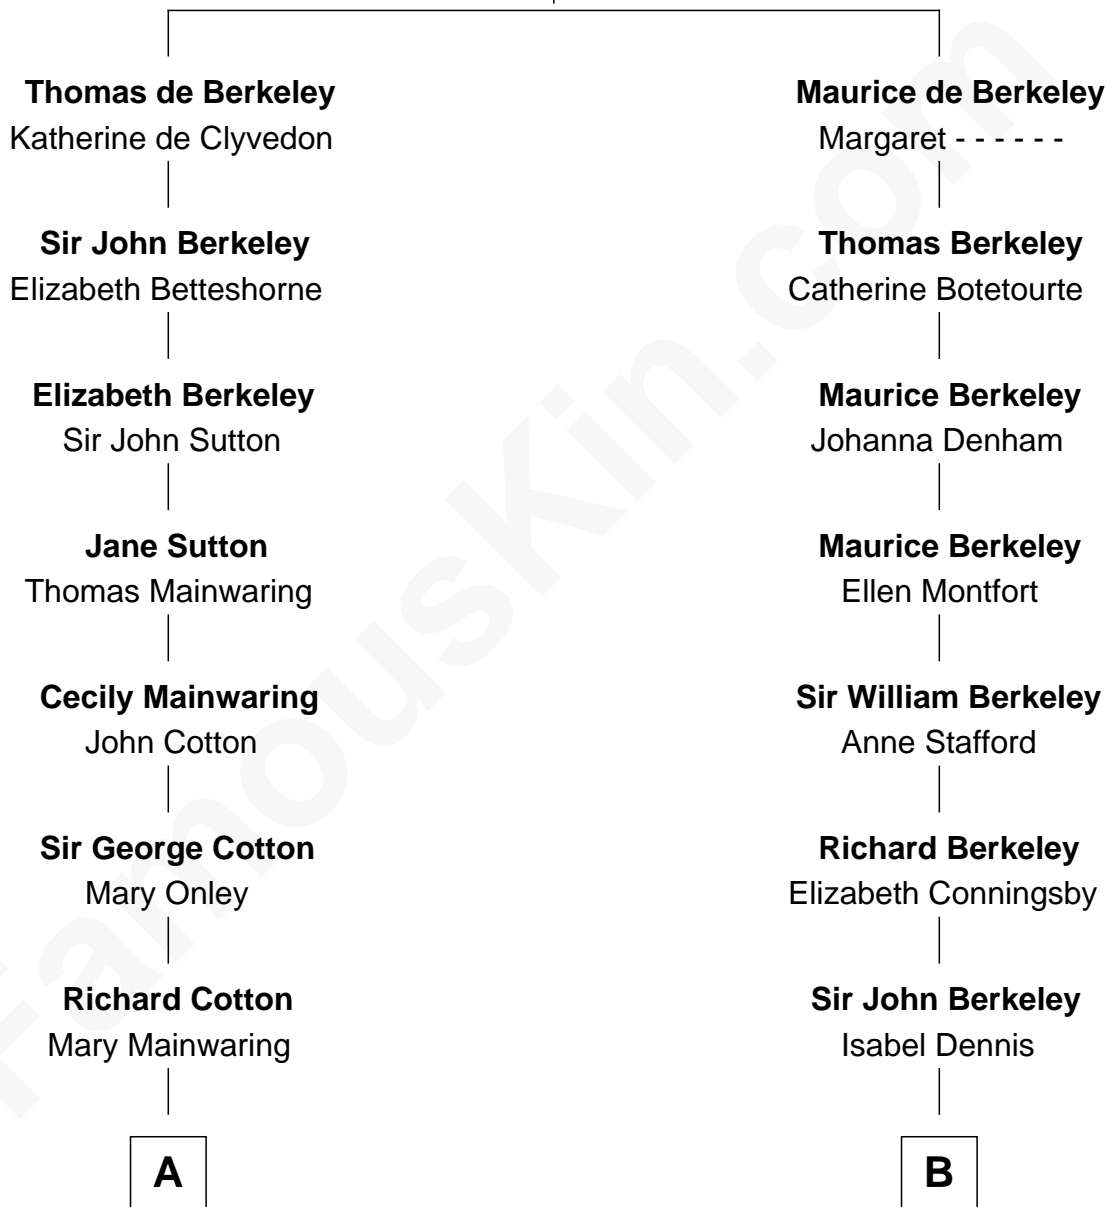

# FamousKin.com Relationship Chart of

**Richard Gere**

*Movie Actor*

15th cousin 5 times removed of

**Samuel Prescott**

*Completed Paul Revere's Midnight Ride*

**Sir Maurice de Berkeley**

Eve la Zouche

**C**

—  
**Nelson Leroy Tiffany**  
Evaline Harriet Williams

—  
**William Stanton Tiffany**  
Anna Rebecca Stevens

—  
**Doris Anna Tiffany**  
Homer George Gere

—  
**Richard Gere**  
*Movie Actor*