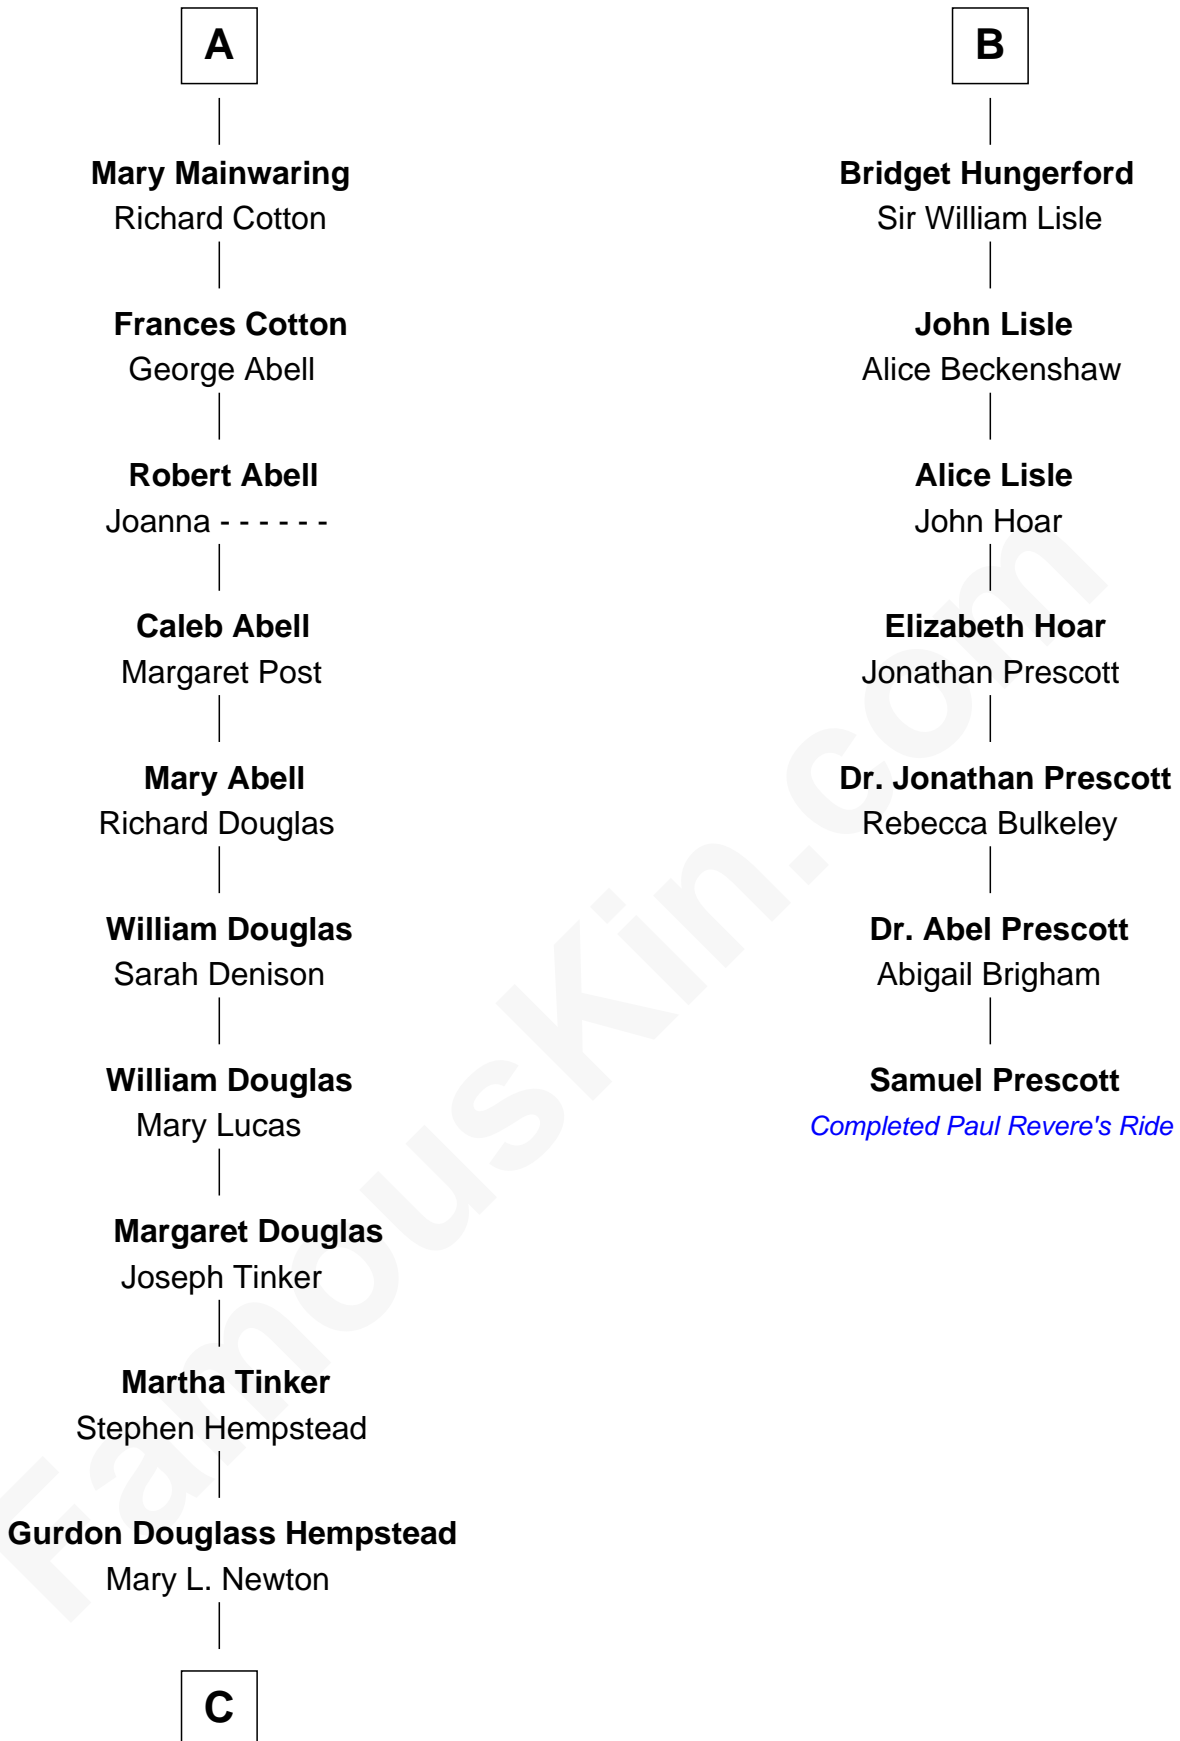

FamousKin.com
Relationship Chart of
Richard Gere
Movie Actor

13th cousin 8 times removed of
Samuel Prescott
Completed Paul Revere's Midnight Ride

C

—
Julia Anne Hempstead

Elisha Thomas Tiffany

—
Nelson Leroy Tiffany

Evaline Harriet Williams

—
William Stanton Tiffany

Anna Rebecca Stevens

—
Doris Anna Tiffany

Homer George Gere

—
Richard Gere

Movie Actor