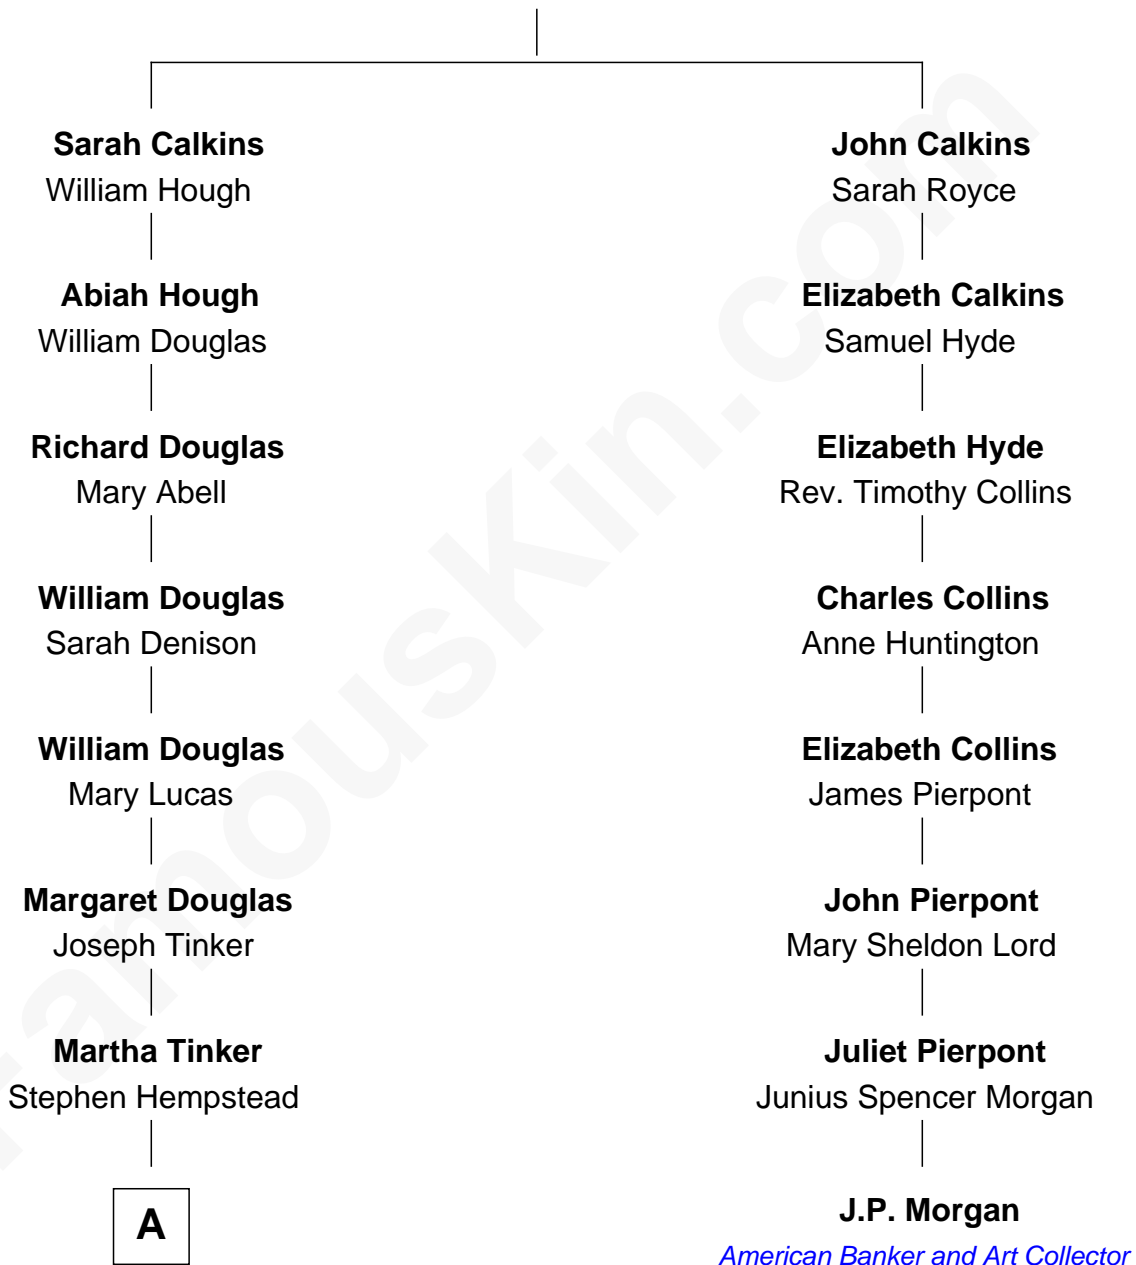

# FamousKin.com Relationship Chart of

**Richard Gere**

*Movie Actor*

7th cousin 5 times removed of

**J.P. Morgan**

*American Banker and Art Collector*

**Hugh Calkins**

Anne - - - - -

**A**

**Gurdon Douglass Hempstead**

Mary L. Newton

**Julia Anne Hempstead**

Elisha Thomas Tiffany

**Nelson Leroy Tiffany**

Evaline Harriet Williams

**William Stanton Tiffany**

Anna Rebecca Stevens

**Doris Anna Tiffany**

Homer George Gere

**Richard Gere**

*Movie Actor*