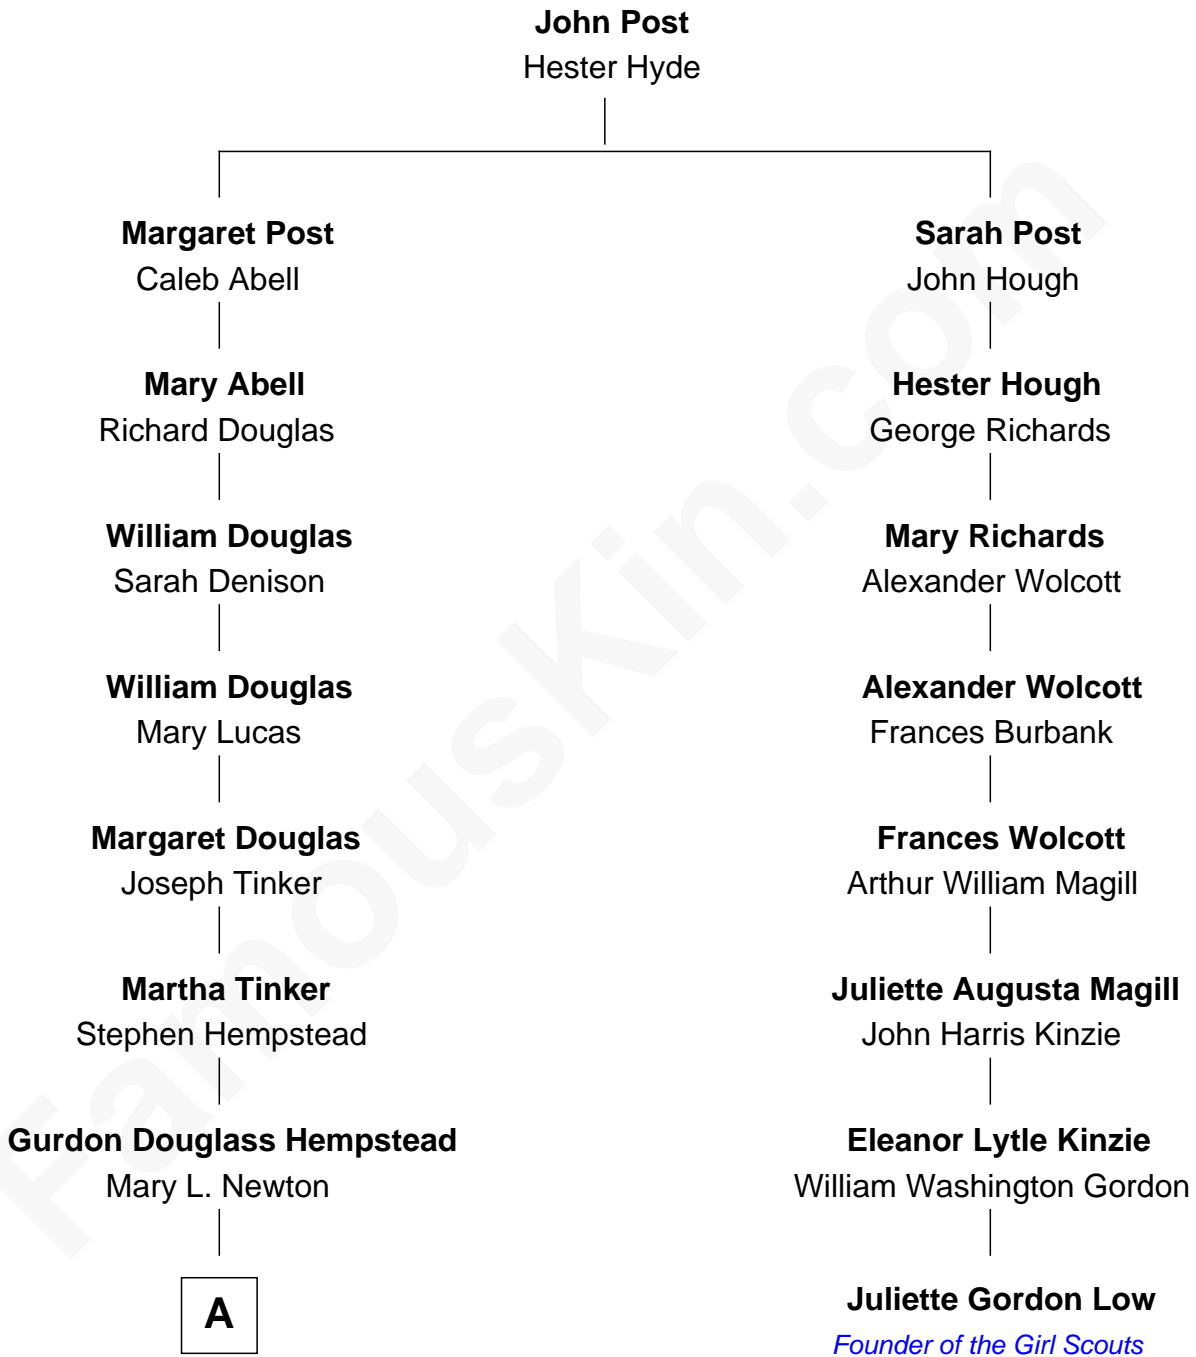

# FamousKin.com Relationship Chart of

**Richard Gere**

*Movie Actor*

7th cousin 4 times removed of

**Juliette Gordon Low**

*Founder of the Girl Scouts*

**A**

—  
**Julia Anne Hempstead**

Elisha Thomas Tiffany

—  
**Nelson Leroy Tiffany**

Evaline Harriet Williams

—  
**William Stanton Tiffany**

Anna Rebecca Stevens

—  
**Doris Anna Tiffany**

Homer George Gere

—  
**Richard Gere**

*Movie Actor*